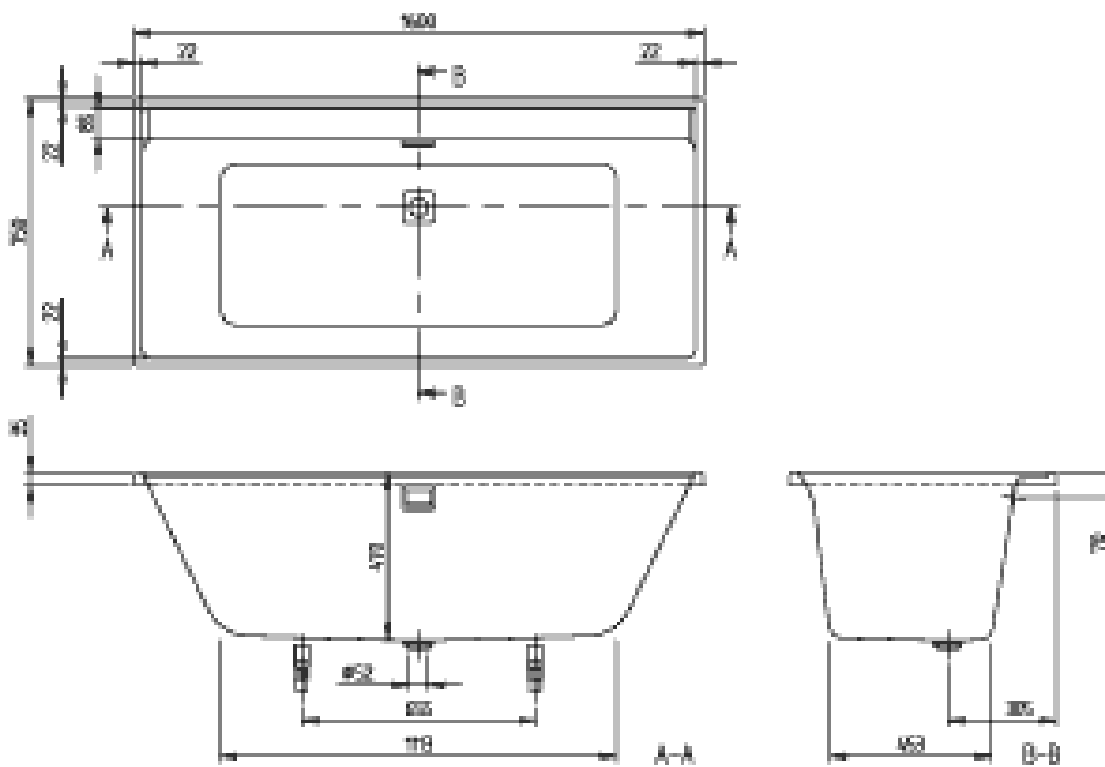

TECHNICAL DRAWINGS

UBA160COR2DV-01

CELLARO DESIGN/PRO UBA160COR2	 Villeroy & Boch 1748
VILL160COR2009