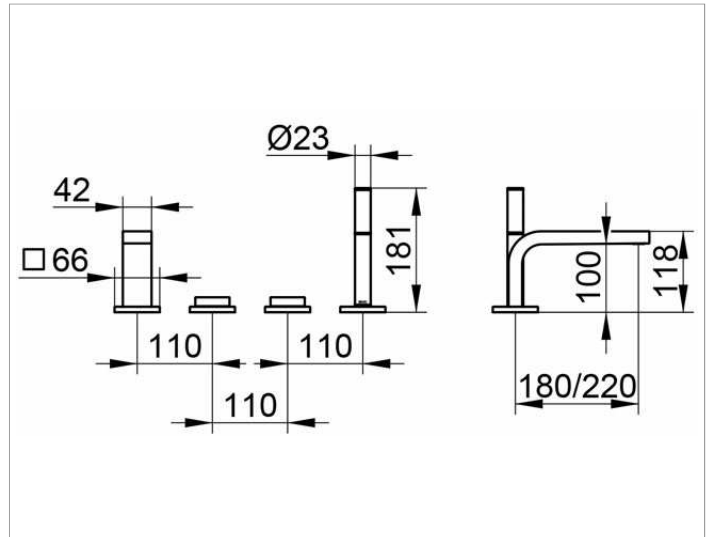

Edition 11

51130XX0200 Bath controls & hand-shower

PRODUCT

DRAWING

PRODUCT ATTRIBUTES

4-hole bath set, deck-mounted
 flow rate class BB
 aerator M 28x1
 ceramic valve for temperature control
 and valve for volume control / diverter
 concealable hand shower
 pressure hoses 600 mm thread size 1/2 x thread size 1/2 inch
 with backflow preventer

SURFACE

02, 04, 12

DIMENSION

Ausladung 220 mm