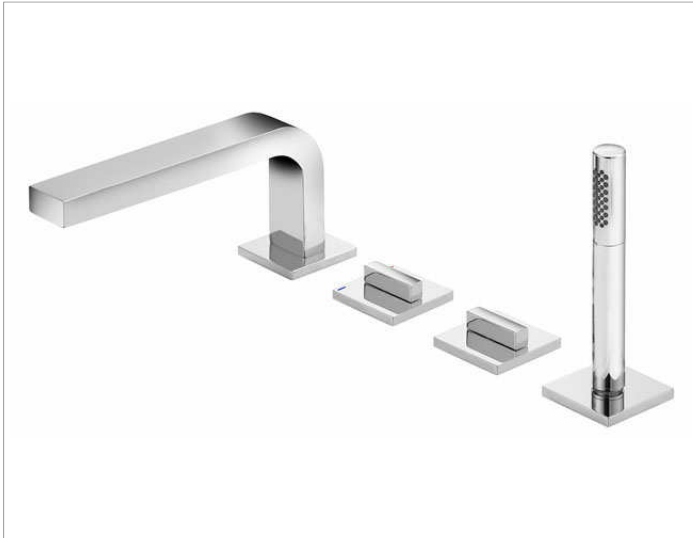

Edition 11

51130XX0200 Bath controls & hand-shower

PRODUCT

DRAWING

PRODUCT ATTRIBUTES

4-hole bath set, deck-mounted
 flow rate class BB
 aerator M 28x1
 ceramic valve for temperature control
 and valve for volume control / diverter
 concealable hand shower
 pressure hoses 600 mm thread size 1/2 x thread size 1/2 inch
 with backflow preventer

SURFACE

02, 04, 12

DIMENSION

Ausladung 220 mm