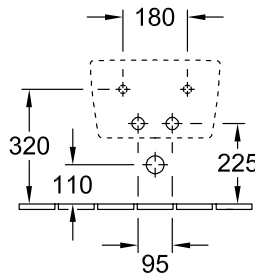

#### 1 . POSITION

|                               |  |
|-------------------------------|--|
| <b>Model</b>                  | <b>540500</b>  |
| Collection                    | Avento   |
| PROJECTS                      | DESIGN   |
| Width                         | 370 mm   |
| Depth                         | 530 mm   |
| Weight                        | 18,9 kg  |
| description                   | Sanitary porcelain<br>Also available in CeramicPlus with fastening set for concealed fastening   |
| Tap fitting / Tap hole remark | suitable for 1-hole tap fittings, tap hole punched out   |
| Overflow remark               | with overflow  |
| Installation                  | wall-mounted   |
| material                      | Sanitary porcelain   |
| Specification texts           | Avento; Bidet; Sanitary porcelain; Size: 370 x 530 mm; suitable for 1-hole tap fittings, tap hole punched out; with overflow; wall-mounted; with fastening set for concealed fastening |

TECHNICAL DRAWINGS

**540500**

GE 111.512.00.1

GE 111.510.00.1

GE 111.510.00.1

GE 457.608.00.1

TECHNICAL DRAWINGS

**540500**