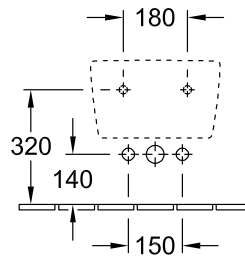

TECHNICAL DRAWINGS

540500

GE 111.512.00.1