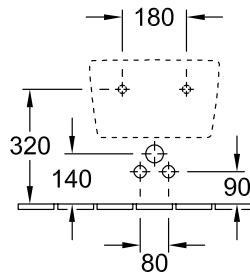

#### 1 . POSITION

|                               |  |
|-------------------------------|--|
| <b>Model</b>                  | <b>540500</b>  |
| Collection                    | Avento   |
| PROJECTS                      | DESIGN   |
| Width                         | 370 mm   |
| Depth                         | 530 mm   |
| Weight                        | 18,9 kg  |
| description                   | Sanitary porcelain<br>Also available in CeramicPlus with fastening set for concealed fastening   |
| Tap fitting / Tap hole remark | suitable for 1-hole tap fittings, tap hole punched out   |
| Overflow remark               | with overflow  |
| Installation                  | wall-mounted   |
| material                      | Sanitary porcelain   |
| Specification texts           | Avento; Bidet; Sanitary porcelain; Size: 370 x 530 mm; suitable for 1-hole tap fittings, tap hole punched out; with overflow; wall-mounted; with fastening set for concealed fastening |

TECHNICAL DRAWINGS

**540500**

GE 111.512.00.1

GE 111.510.00.1

GE 111.510.00.1

GE 457.608.00.1

TECHNICAL DRAWINGS

**540500**