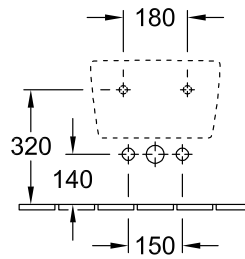

#### 1 . POSITION

|                               |  |
|-------------------------------|--|
| <b>Model</b>                  | <b>540500</b>  |
| Collection                    | Avento   |
| PROJECTS                      | DESIGN   |
| Width                         | 370 mm   |
| Depth                         | 530 mm   |
| Weight                        | 18,9 kg  |
| description                   | Sanitary porcelain<br>Also available in CeramicPlus with fastening set for concealed fastening   |
| Tap fitting / Tap hole remark | suitable for 1-hole tap fittings, tap hole punched out   |
| Overflow remark               | with overflow  |
| Installation                  | wall-mounted   |
| material                      | Sanitary porcelain   |
| Specification texts           | Avento; Bidet; Sanitary porcelain; Size: 370 x 530 mm; suitable for 1-hole tap fittings, tap hole punched out; with overflow; wall-mounted; with fastening set for concealed fastening |

TECHNICAL DRAWINGS

**540500**

GE 111.512.00.1

GE 111.510.00.1

GE 111.510.00.1

GE 457.608.00.1

TECHNICAL DRAWINGS

**540500**