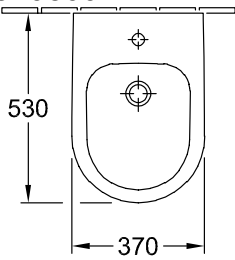

#### 1 . POSITION

|                               |  |
|-------------------------------|--|
| <b>Model</b>                  | <b>540500</b>  |
| Collection                    | Avento   |
| PROJECTS                      | DESIGN   |
| Width                         | 370 mm   |
| Depth                         | 530 mm   |
| Weight                        | 18,9 kg  |
| description                   | Sanitary porcelain<br>Also available in CeramicPlus with fastening set for concealed fastening   |
| Tap fitting / Tap hole remark | suitable for 1-hole tap fittings, tap hole punched out   |
| Overflow remark               | with overflow  |
| Installation                  | wall-mounted   |
| material                      | Sanitary porcelain   |
| Specification texts           | Avento; Bidet; Sanitary porcelain; Size: 370 x 530 mm; suitable for 1-hole tap fittings, tap hole punched out; with overflow; wall-mounted; with fastening set for concealed fastening |

TECHNICAL DRAWINGS

**540500**

GE 111.512.00.1

GE 111.510.00.1

GE 111.510.00.1

GE 457.608.00.1

TECHNICAL DRAWINGS

**540500**