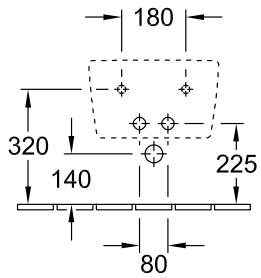

GE 111.510.00.1