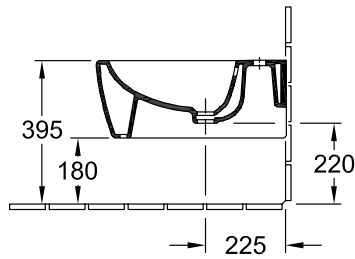

TECHNICAL DRAWINGS

540500

GE 111.512.00.1