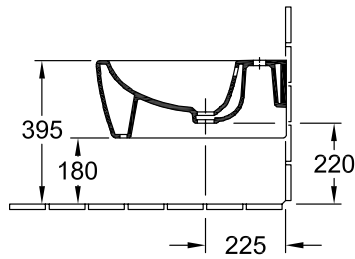

#### 1 . POSITION

|                               |  |
|-------------------------------|--|
| <b>Model</b>                  | <b>540500</b>  |
| Collection                    | Avento   |
| PROJECTS                      | DESIGN   |
| Width                         | 370 mm   |
| Depth                         | 530 mm   |
| Weight                        | 18,9 kg  |
| description                   | Sanitary porcelain<br>Also available in CeramicPlus with fastening set for concealed fastening   |
| Tap fitting / Tap hole remark | suitable for 1-hole tap fittings, tap hole punched out   |
| Overflow remark               | with overflow  |
| Installation                  | wall-mounted   |
| material                      | Sanitary porcelain   |
| Specification texts           | Avento; Bidet; Sanitary porcelain; Size: 370 x 530 mm; suitable for 1-hole tap fittings, tap hole punched out; with overflow; wall-mounted; with fastening set for concealed fastening |

TECHNICAL DRAWINGS

**540500**

GE 111.512.00.1

GE 111.510.00.1

GE 111.510.00.1

GE 457.608.00.1

TECHNICAL DRAWINGS

**540500**