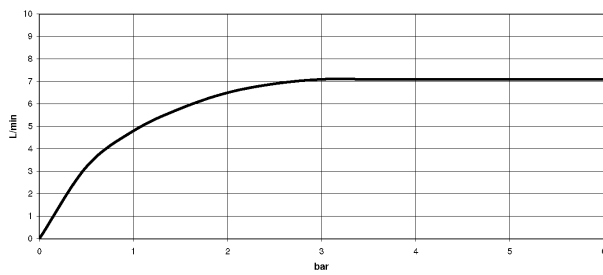

Washbasin - Tara.

Single-hole basin mixer with pop-up waste - polished chrome

Article number: 22 302 892-00

- 100 mm projection
- pivotable spout 360°
- circular, air-enriched flow
- height of mixer 235 mm
- height up to aerator 134 mm
- hole diameter 35 mm
- rosette Ø 59 mm
- 2x screw-in M 10 x 1 pressure hose, leak-tested
- max. flow 7 l/min
- lead-free
- Fittings group as per DIN 4109: 1
- Only suitable for basins with an overflow.

polished chrome

Dimensional drawing

All details in mm / inch = mm x 0.0394

Washbasin - Tara.

Single-hole basin mixer with pop-up waste - polished chrome

Article number: 22 302 892-00

Flow rate chart

Other finish variants