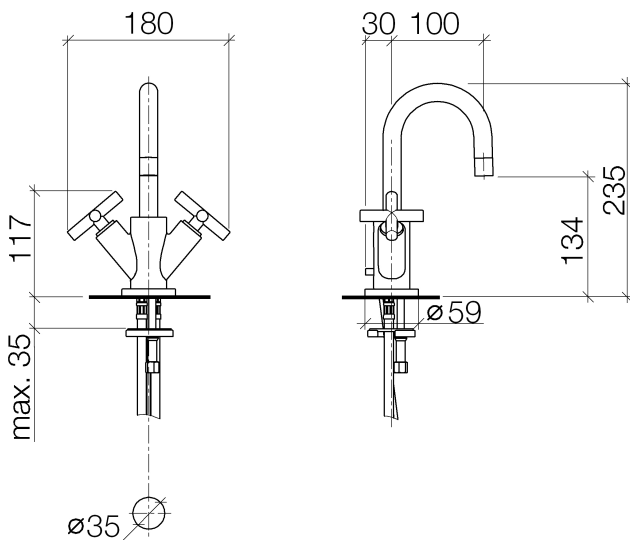

Washbasin - Tara.

Single-hole basin mixer with pop-up waste - polished chrome

Article number: 22 302 892-00

- 100 mm projection
- pivotable spout 360°
- circular, air-enriched flow
- height of mixer 235 mm
- height up to aerator 134 mm
- hole diameter 35 mm
- rosette Ø 59 mm
- 2x screw-in M 10 x 1 pressure hose, leak-tested
- max. flow 7 l/min
- lead-free
- Fittings group as per DIN 4109: 1
- Only suitable for basins with an overflow.

polished chrome

Dimensional drawing

All details in mm / inch = mm x 0.0394

Washbasin - Tara.

Single-hole basin mixer with pop-up waste - polished chrome

Article number: 22 302 892-00

Flow rate chart

Other finish variants