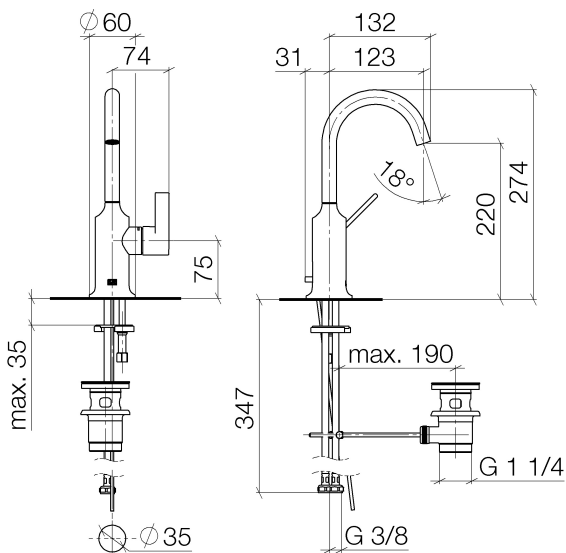

Washbasin - VAIA

Single-lever basin mixer with pop-up waste - polished chrome

Article number: 33 510 809-00

- 123 mm projection
- pivotable spout 360°
- circular, air-enriched flow
- height of mixer 274 mm
- height up to aerator 220 mm
- hole diameter 35 mm
- 2x screw-in M 8 x 1 pressure hose, leak-tested
- max. flow 5.7 l/min
- lead-free
- Fittings group as per DIN 4109: 1
- Only suitable for basins with an overflow.

polished chrome

Dimensional drawing

All details in mm / inch = mm x 0.0394

Washbasin - VAIA

Single-lever basin mixer with pop-up waste - polished chrome

Article number: 33 510 809-00

Flow rate chart

Other finish variants