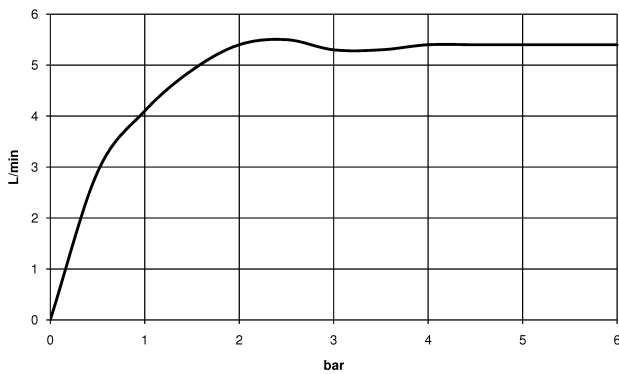

Washbasin - VAIA

Single-lever basin mixer with pop-up waste - polished chrome

Article number: 33 510 809-00

- 123 mm projection
- pivotable spout 360°
- circular, air-enriched flow
- height of mixer 274 mm
- height up to aerator 220 mm
- hole diameter 35 mm
- 2x screw-in M 8 x 1 pressure hose, leak-tested
- max. flow 5.7 l/min
- lead-free
- Fittings group as per DIN 4109: 1
- Only suitable for basins with an overflow.

polished chrome

Dimensional drawing

All details in mm / inch = mm x 0.0394

Washbasin - VAIA

Single-lever basin mixer with pop-up waste - polished chrome

Article number: 33 510 809-00

Flow rate chart

Other finish variants