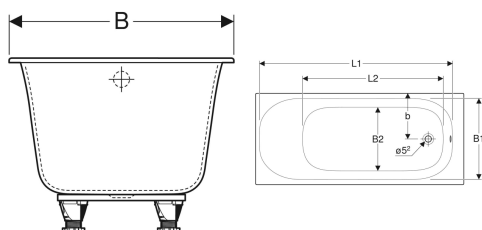

## Geberit rectangular bathtub Soana, slim rim, with feet

Example image

### Characteristics

- Built-in bathtub
- Rectangular

### Scope of delivery

- Bathtub

- Slim rim
- Outlet at foot
- Drain hole  $\varnothing$  52 mm
- Tap hole drilling according to EN 232 possible

### Technical data

Product material | Sanitary acrylic

- Set of feet

Art. no.	Colour / surface	L	L1	L2	B	B1	B2	b	H	Total water capacity
554.001.01.1	white / glossy	160 cm	147.5 cm	104.8 cm	70 cm	61 cm	47.3 cm	35 cm	45 cm	195 l
554.002.01.1	white / glossy	170 cm	157.5 cm	114.8 cm	70 cm	61 cm	47.3 cm	35 cm	45 cm	213 l
554.014.01.1	white / glossy	170 cm	157.5 cm	114.8 cm	75 cm	66 cm	52.3 cm	37.5 cm	45 cm	233 l
554.015.01.1	white / glossy	180 cm	167.5 cm	125 cm	80 cm	71.5 cm	57.2 cm	37.5 cm	45 cm	272 l