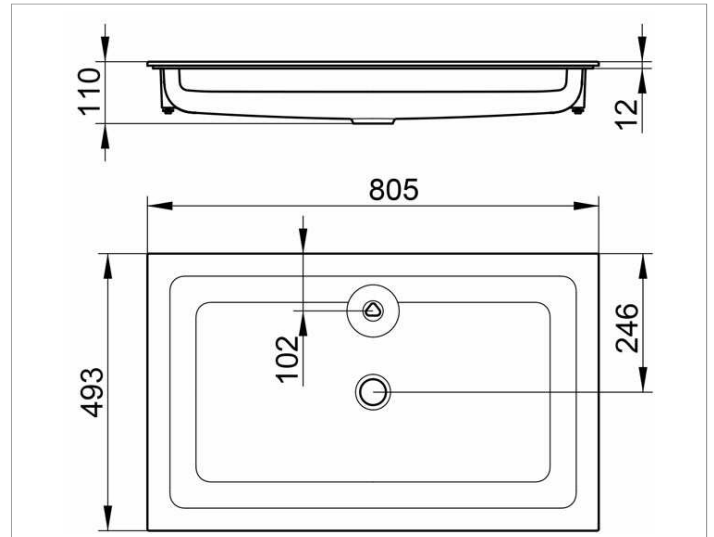

Plan
32960708001 Varicor washbasin

PRODUCT

DRAWING

PRODUCT ATTRIBUTES

suitable with single lever basin mixer article no. 52902,
without overflow

SURFACE

arktis white silky-matt

DIMENSION

805 x 17 x 493 mm