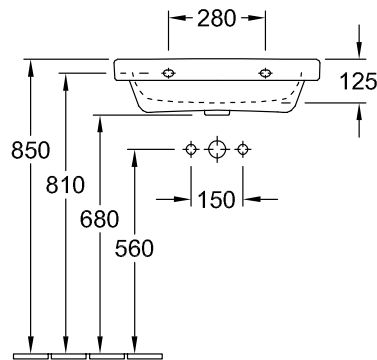

WASHBASIN ARCHITECTURA

PRODUCT INFORMATION

1 . POSITION

Model	418860
Collection	Architectura
PROJECTS	 PLUS
Width	600 mm
Depth	470 mm
Weight	19,5 kg
description	Sanitary porcelain Also available in CeramicPlus
Tap fitting / Tap hole remark	suitable for 3-hole tap fittings, central tap hole punched out
Overflow remark	with overflow
material	Sanitary porcelain
Specification texts	Architectura; Washbasin; Sanitary porcelain; Size: 600 x 470 mm; Angular; suitable for 3-hole tap fittings, central tap hole punched out; with overflow

COLOURS

White Alpin	41886001	4051202342548
White Alpin CeramicPlus	418860R1	4051202342555
White Alpin AntiBac	418860T1	4051202467326

TECHNICAL DRAWINGS

418860

TECHNICAL DRAWINGS

418860