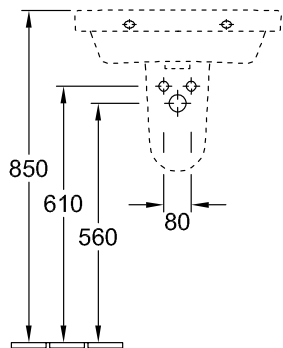

TECHNICAL DRAWINGS

418860