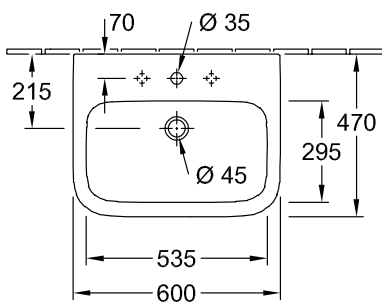

TECHNICAL DRAWINGS

418860