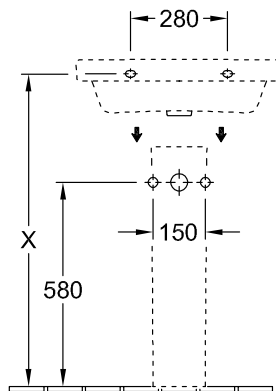

TECHNICAL DRAWINGS

418860