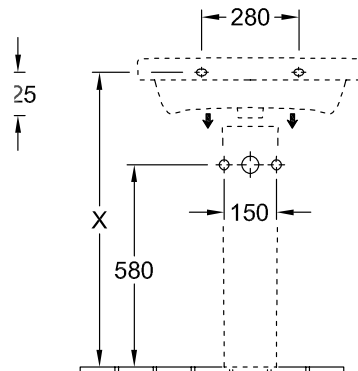

WASHBASIN ARCHITECTURA

PRODUCT INFORMATION

1 . POSITION

Model	418865
Collection	Architectura
PROJECTS	 PLUS
Width	650 mm
Depth	470 mm
Weight	20,3 kg
description	Sanitary porcelain Also available in CeramicPlus
Tap fitting / Tap hole remark	suitable for 3-hole tap fittings, central tap hole punched out
Overflow remark	with overflow
material	Sanitary porcelain
Specification texts	Architectura; Washbasin; Sanitary porcelain; Size: 650 x 470 mm; Angular; suitable for 3-hole tap fittings, central tap hole punched out; with overflow

COLOURS

White Alpin	41886501	4051202342500
White Alpin CeramicPlus	418865R1	4051202342517
White Alpin AntiBac	418865T1	4051202467340

TECHNICAL DRAWINGS

418865

TECHNICAL DRAWINGS

418865