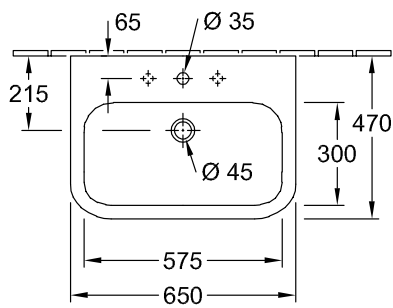

TECHNICAL DRAWINGS

418865