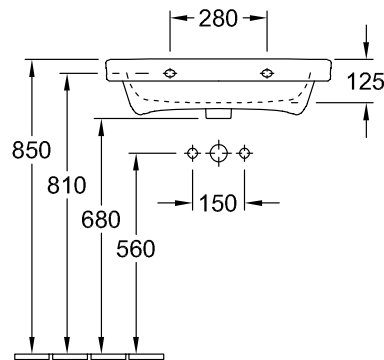

WASHBASIN ARCHITECTURA

PRODUCT INFORMATION

1 . POSITION

Model	418865
Collection	Architectura
PROJECTS	 PLUS
Width	650 mm
Depth	470 mm
Weight	20,3 kg
description	Sanitary porcelain Also available in CeramicPlus
Tap fitting / Tap hole remark	suitable for 3-hole tap fittings, central tap hole punched out
Overflow remark	with overflow
material	Sanitary porcelain
Specification texts	Architectura; Washbasin; Sanitary porcelain; Size: 650 x 470 mm; Angular; suitable for 3-hole tap fittings, central tap hole punched out; with overflow

COLOURS

White Alpin	41886501	4051202342500
White Alpin CeramicPlus	418865R1	4051202342517
White Alpin AntiBac	418865T1	4051202467340

TECHNICAL DRAWINGS

418865

TECHNICAL DRAWINGS

418865