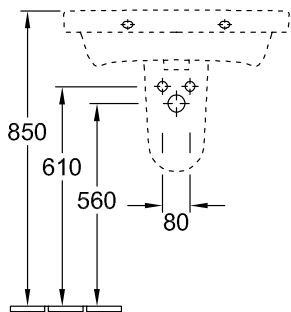

TECHNICAL DRAWINGS

418865