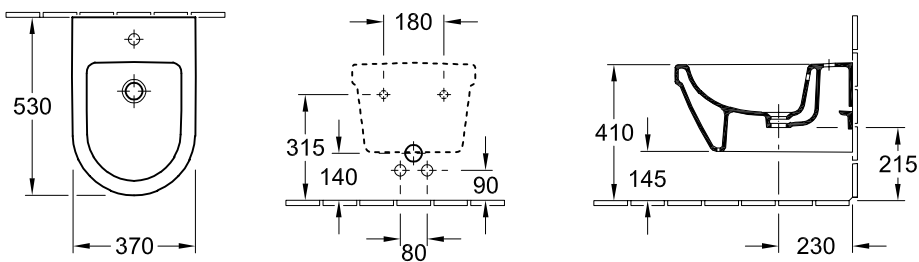

BIDET WALL-MOUNTED ARCHITECTURA

PRODUCT INFORMATION

1 . POSITION

Model	548400
Collection	Architectura
PROJECTS	 PLUS
Width	370 mm
Depth	530 mm
Weight	18,35 kg
description	previously Omnia Architectura Sanitary porcelain Also available in CeramicPlus
Tap fitting / Tap hole remark	suitable for 1-hole tap fittings, tap hole punched out
Overflow remark	with overflow
Installation	wall-mounted
material	Sanitary porcelain
Specification texts	Architectura; Bidet; previously Omnia Architectura; Sanitary porcelain; Size: 370 x 530 mm; suitable for 1-hole tap fittings, tap hole punched out; with overflow; wall-mounted

COLOURS

White Alpin	54840001	4051202081058
White Alpin CeramicPlus	548400R1	4051202081034

TECHNICAL DRAWINGS

548400

TECHNICAL DRAWINGS

548400