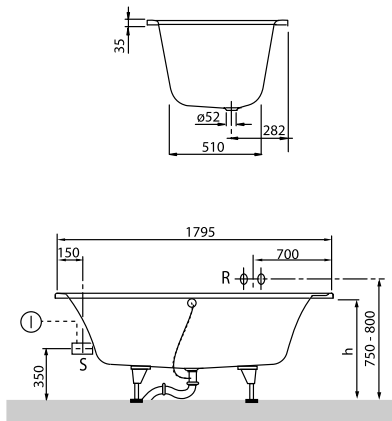

BATH ARCHITECTURA

PRODUCT INFORMATION

1. POSITION

Model	UBA180ARA2V
Collection	Architectura
PROJECTS	 PLUS
Width	800 mm
Depth	500 mm
Length	1800 mm
Weight	25 kg
description	Duo Litres incl. 1 pers: 235 Technical information:: Baths incl. anti slip are not available with whirlpool systems., Baths incl. slip resistance are only available in White alpin (01). Not included in scope of delivery:: Set of bath feet is not supplied as standard.
material	Acrylic
Specification texts	Architectura; Bath; Size: 1800 x 800 mm; Rectangular; Duo; Acrylic; Litres incl. 1 pers: 235; Not included in scope of delivery:: Set of bath feet is not supplied as standard.; Technical information:: Baths incl. anti slip are not available with whirlpool systems., Baths incl. slip resistance are only available in White alpin (01).

COLOURS

white (alpin)	UBA180ARA2V-01	4047289141945
Star White	UBA180ARA2V-96	4047289141969

TECHNICAL DRAWINGS

UBA180ARA2V

Villeroy & Boch
1748

PROJECTS

TECHNICAL DRAWINGS

UBA180ARA2V