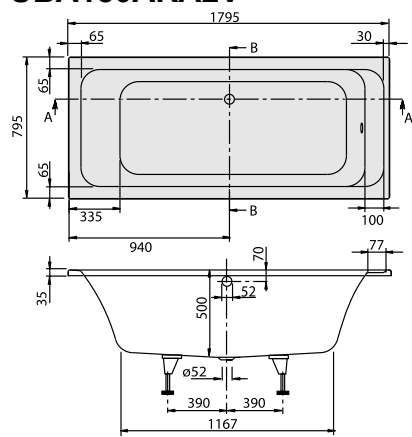

BATH ARCHITECTURA

PRODUCT INFORMATION

1. POSITION

Model	UBA180ARA2V
Collection	Architectura
PROJECTS	 PLUS
Width	800 mm
Depth	500 mm
Length	1800 mm
Weight	25 kg
description	Duo Litres incl. 1 pers: 235 Technical information:: Baths incl. anti slip are not available with whirlpool systems., Baths incl. slip resistance are only available in White alpin (01). Not included in scope of delivery:: Set of bath feet is not supplied as standard.
material	Acrylic
Specification texts	Architectura; Bath; Size: 1800 x 800 mm; Rectangular; Duo; Acrylic; Litres incl. 1 pers: 235; Not included in scope of delivery:: Set of bath feet is not supplied as standard.; Technical information:: Baths incl. anti slip are not available with whirlpool systems., Baths incl. slip resistance are only available in White alpin (01).

COLOURS

white (alpin)	UBA180ARA2V-01	4047289141945
Star White	UBA180ARA2V-96	4047289141969

TECHNICAL DRAWINGS

UBA180ARA2V

Villeroy & Boch
1748

PROJECTS

TECHNICAL DRAWINGS

UBA180ARA2V