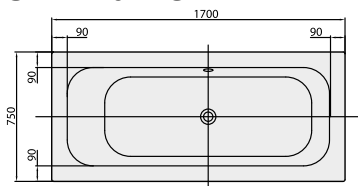

TECHNICAL DRAWINGS

UBA170LFS2V