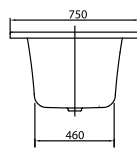

TECHNICAL DRAWINGS

UBA170LFS2V