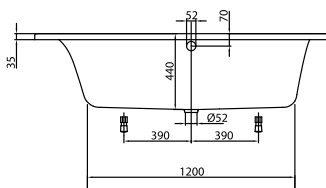

TECHNICAL DRAWINGS

UBA170LFS2V