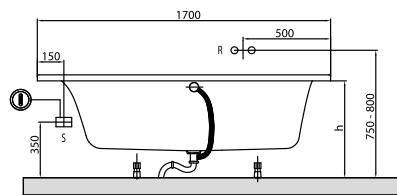

TECHNICAL DRAWINGS

UBA170LFS2V