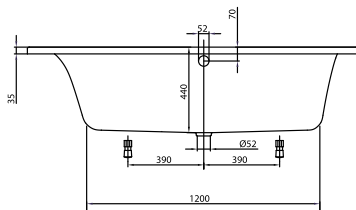

Villeroy & Boch
1748

PROJECTS

TECHNICAL DRAWINGS

UBA177LFS2V