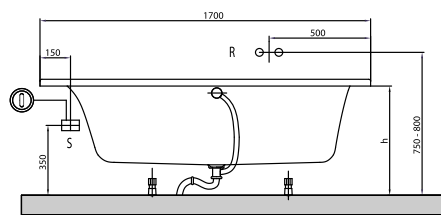

Villeroy & Boch
1748

PROJECTS

TECHNICAL DRAWINGS

UBA177LFS2V