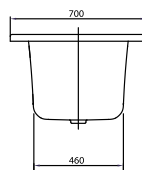

BATH LOOP & FRIENDS

PRODUCT INFORMATION

1. POSITION

Model	UBA177LFS2V
Collection	Loop & Friends
PROJECTS	DESIGN
Width	700 mm
Depth	440 mm
Length	1700 mm
Weight	21 kg
description	SQUARE Duo with square inner form Litres incl. 1 pers: 120 Not included in scope of delivery:: Set of bath feet is not supplied as standard., Requires extended waste/overflow combination.
material	Acrylic
Specification texts	Loop & Friends; Bath; Size: 1700 x 700 mm; Rectangular; SQUARE; Duo; Acrylic; with square inner form; Litres incl. 1 pers: 120; Not included in scope of delivery:: Set of bath feet is not supplied as standard., Requires extended waste/overflow combination.

COLOURS

white (alpin)	UBA177LFS2V-01	4051202125875
Star White	UBA177LFS2V-96	4051202125882

Villeroy & Boch
1748

PROJECTS

TECHNICAL DRAWINGS

UBA177LFS2V

Villeroy & Boch
1748

PROJECTS