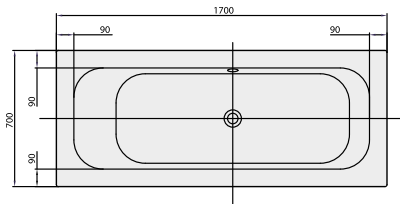

BATH LOOP & FRIENDS

PRODUCT INFORMATION

1. POSITION

Model	UBA177LFS2V
Collection	Loop & Friends
PROJECTS	DESIGN
Width	700 mm
Depth	440 mm
Length	1700 mm
Weight	21 kg
description	SQUARE Duo with square inner form Litres incl. 1 pers: 120 Not included in scope of delivery:: Set of bath feet is not supplied as standard., Requires extended waste/overflow combination.
material	Acrylic
Specification texts	Loop & Friends; Bath; Size: 1700 x 700 mm; Rectangular; SQUARE; Duo; Acrylic; with square inner form; Litres incl. 1 pers: 120; Not included in scope of delivery:: Set of bath feet is not supplied as standard., Requires extended waste/overflow combination.

COLOURS

white (alpin)	UBA177LFS2V-01	4051202125875
Star White	UBA177LFS2V-96	4051202125882

Villeroy & Boch
1748

PROJECTS

TECHNICAL DRAWINGS

UBA177LFS2V

Villeroy & Boch
1748

PROJECTS

TECHNICAL DRAWINGS

UBA177LFS2V