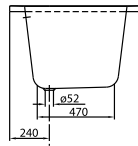

TECHNICAL DRAWINGS

UBA180CAS2V