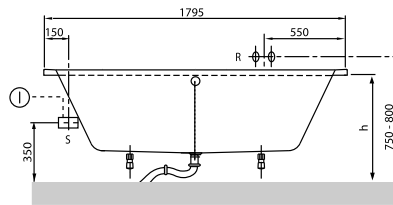

TECHNICAL DRAWINGS

UBA180CAS2V