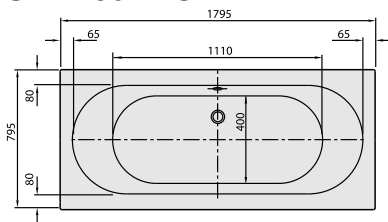

TECHNICAL DRAWINGS

UBA180CAS2V