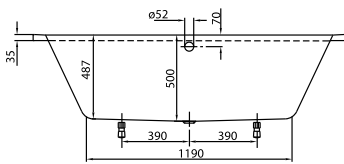

TECHNICAL DRAWINGS

UBA180CAS2V