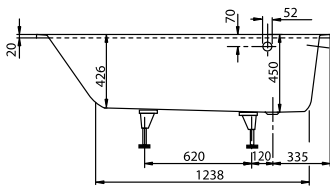

Villeroy & Boch
1748

PROJECTS

TECHNICAL DRAWINGS

UBQ1700BE2V