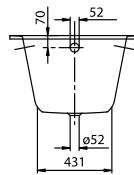

TECHNICAL DRAWINGS

UBQ1700BE2V