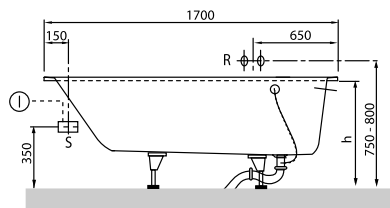

Villeroy & Boch
1748

PROJECTS

TECHNICAL DRAWINGS

UBQ1700BE2V