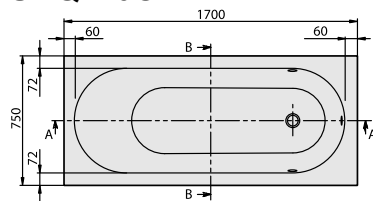

BATH OBERON

PRODUCT INFORMATION

1 . POSITION

Model	UBQ170OBE2V
Collection	Oberon
PROJECTS	DESIGN
Width	750 mm
Depth	450 mm
Length	1700 mm
Weight	42,1 kg
description	<p>Solo Litres incl. 1 pers: 135 Technical information:: Overflow hole possible in one of 3 different positions. Holesaw (for drilling the overflow hole) included. In combination with a whirlpool, the overflow is mounted on the side where the technical parts are also accessible. Set of bath feet is supplied as standard (self-adhesive), adjustable from 130 à 180 mm. Not included in scope of delivery:: Requires extended waste/overflow combination. Diameter: 52 mm</p>
material	Quaryl®
Specification texts	<p>Oberon; Bath; Size: 1700 x 750 mm; Rectangular; Solo; Quaryl®; Litres incl. 1 pers: 135; Set of bath feet is supplied as standard (self-adhesive), adjustable from 130 à 180 mm.; Not included in scope of delivery:: Requires extended waste/overflow combination.; Diameter: 52 mm; Technical information:: Overflow hole possible in one of 3 different positions. Holesaw (for drilling the overflow hole) included. In combination with a whirlpool, the overflow is mounted on the side where the technical parts are also accessible.</p>

COLOURS

Star White	UBQ170OBE2V-96	8712335287071
white (alpin)	UBQ170OBE2V-01	8712335286944

Villeroy & Boch
1748

PROJECTS

TECHNICAL DRAWINGS

UBQ1700BE2V

Villeroy & Boch
1748

PROJECTS