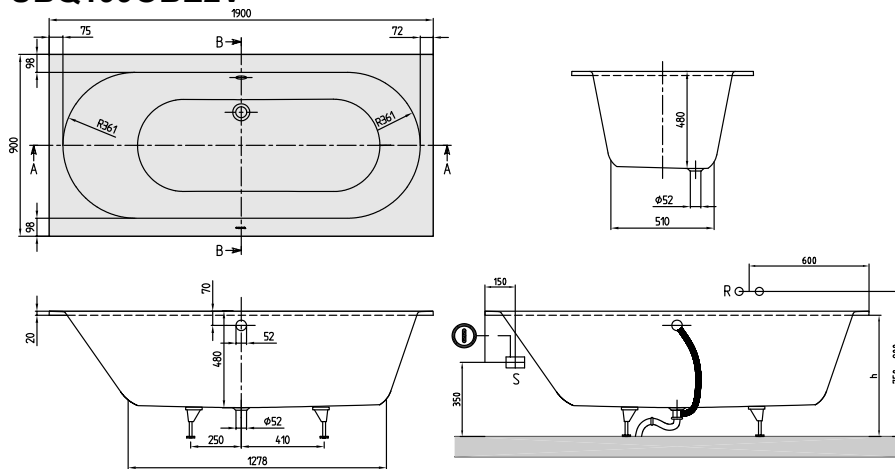

BATH OBERON

PRODUCT INFORMATION

1 . POSITION

Model	UBQ199OBE2V
Collection	Oberon
PROJECTS	DESIGN
Width	900 mm
Depth	480 mm
Length	1900 mm
Weight	46,6 kg
description	Duo Litres incl. 1 pers: 218 Set of bath feet is supplied as standard (self-adhesive), adjustable from 130 à 180 mm. Not included in scope of delivery:: Requires extended waste/overflow combination. Diameter: 52 mm
material	Quaryl®
Specification texts	Oberon; Bath; Size: 1900 x 900 mm; Rectangular; Duo; Quaryl®; Litres incl. 1 pers: 218; Set of bath feet is supplied as standard (self-adhesive), adjustable from 130 à 180 mm.; Not included in scope of delivery:: Requires extended waste/overflow combination.; Diameter: 52 mm

COLOURS

Star White	UBQ199OBE2V-96	8712326162042
white (alpin)	UBQ199OBE2V-01	8712326161984

TECHNICAL DRAWINGS

UBQ1990BE2V

TECHNICAL DRAWINGS

UBQ1990BE2V