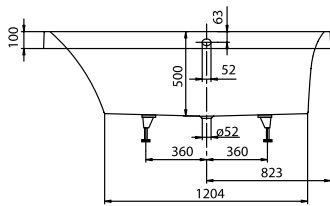

BATH SQUARO

PRODUCT INFORMATION

1. POSITION

Model	UBQ180SQR2V
Collection	Squaro
PROJECTS	 PREMIUM
Width	800 mm
Depth	500 mm
Length	1800 mm
Weight	55,8 kg
description	Duo Litres incl. 1 pers: 215 Set of bath feet is supplied as standard (self-adhesive), adjustable from 130 à 180 mm. Not included in scope of delivery:: Requires extended waste/overflow combination. Diameter: 52 mm
material	Quaryl®
Specification texts	Squaro; Bath; Size: 1800 x 800 mm; Rectangular; Duo; Quaryl®; Litres incl. 1 pers: 215; Set of bath feet is supplied as standard (self-adhesive), adjustable from 130 à 180 mm.; Not included in scope of delivery:: Requires extended waste/overflow combination.; Diameter: 52 mm

COLOURS

Star White	UBQ180SQR2V-96	4047289037361
white (alpin)	UBQ180SQR2V-01	4047289037309

Villeroy & Boch
1748

PROJECTS

TECHNICAL DRAWINGS

UBQ180SQR2V

Villeroy & Boch
1748

PROJECTS

TECHNICAL DRAWINGS

UBQ180SQR2V