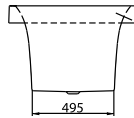

TECHNICAL DRAWINGS

UBQ180SQR2V