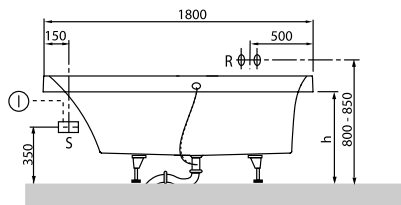

Villeroy & Boch
1748

PROJECTS

TECHNICAL DRAWINGS

UBQ180SQR2V