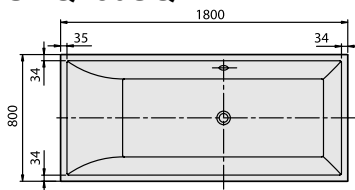

Villeroy & Boch
1748

PROJECTS

TECHNICAL DRAWINGS

UBQ180SQR2V