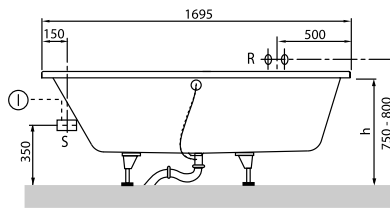

BATH SUBWAY

PRODUCT INFORMATION

1. POSITION

Model	UBA170SUB2V
Collection	Subway
PROJECTS	DESIGN
Width	750 mm
Depth	450 mm
Length	1700 mm
Weight	22 kg
description	Duo Litres incl. 1 pers: 160 Not included in scope of delivery:: Set of bath feet is not supplied as standard. Diameter: 52 mm
material	Acrylic
Specification texts	Subway; Bath; Size: 1700 x 750 mm; Rectangular; Duo; Acrylic; Litres incl. 1 pers: 160; Not included in scope of delivery:: Set of bath feet is not supplied as standard.; Diameter: 52 mm

COLOURS

white (alpin)	UBA170SUB2V-01	5412326121201
Star White	UBA170SUB2V-96	5412326121263

TECHNICAL DRAWINGS

UBA170SUB2V

Villeroy & Boch
1748

PROJECTS

TECHNICAL DRAWINGS

UBA170SUB2V