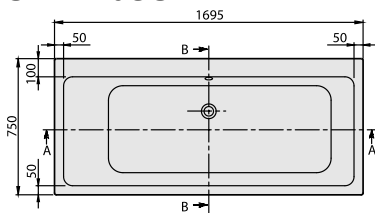

BATH SUBWAY

PRODUCT INFORMATION

1. POSITION

Model	UBA170SUB2V
Collection	Subway
PROJECTS	DESIGN
Width	750 mm
Depth	450 mm
Length	1700 mm
Weight	22 kg
description	Duo Litres incl. 1 pers: 160 Not included in scope of delivery:: Set of bath feet is not supplied as standard. Diameter: 52 mm
material	Acrylic
Specification texts	Subway; Bath; Size: 1700 x 750 mm; Rectangular; Duo; Acrylic; Litres incl. 1 pers: 160; Not included in scope of delivery:: Set of bath feet is not supplied as standard.; Diameter: 52 mm

COLOURS

white (alpin)	UBA170SUB2V-01	5412326121201
Star White	UBA170SUB2V-96	5412326121263

TECHNICAL DRAWINGS

UBA170SUB2V

Villeroy & Boch
1748

PROJECTS

TECHNICAL DRAWINGS

UBA170SUB2V