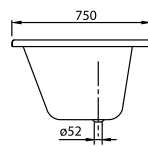

BATH SUBWAY

PRODUCT INFORMATION

1. POSITION

Model	UBA170SUB2V
Collection	Subway
PROJECTS	DESIGN
Width	750 mm
Depth	450 mm
Length	1700 mm
Weight	22 kg
description	Duo Litres incl. 1 pers: 160 Not included in scope of delivery:: Set of bath feet is not supplied as standard. Diameter: 52 mm
material	Acrylic
Specification texts	Subway; Bath; Size: 1700 x 750 mm; Rectangular; Duo; Acrylic; Litres incl. 1 pers: 160; Not included in scope of delivery:: Set of bath feet is not supplied as standard.; Diameter: 52 mm

COLOURS

white (alpin)	UBA170SUB2V-01	5412326121201
Star White	UBA170SUB2V-96	5412326121263

TECHNICAL DRAWINGS

UBA170SUB2V

Villeroy & Boch
1748

PROJECTS

TECHNICAL DRAWINGS

UBA170SUB2V