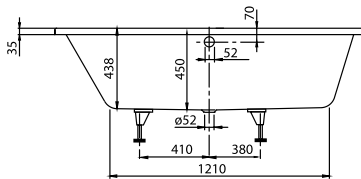

BATH SUBWAY

PRODUCT INFORMATION

1. POSITION

Model	UBA170SUB2V
Collection	Subway
PROJECTS	DESIGN
Width	750 mm
Depth	450 mm
Length	1700 mm
Weight	22 kg
description	Duo Litres incl. 1 pers: 160 Not included in scope of delivery:: Set of bath feet is not supplied as standard. Diameter: 52 mm
material	Acrylic
Specification texts	Subway; Bath; Size: 1700 x 750 mm; Rectangular; Duo; Acrylic; Litres incl. 1 pers: 160; Not included in scope of delivery:: Set of bath feet is not supplied as standard.; Diameter: 52 mm

COLOURS

white (alpin)	UBA170SUB2V-01	5412326121201
Star White	UBA170SUB2V-96	5412326121263

TECHNICAL DRAWINGS

UBA170SUB2V

Villeroy & Boch
1748

PROJECTS

TECHNICAL DRAWINGS

UBA170SUB2V