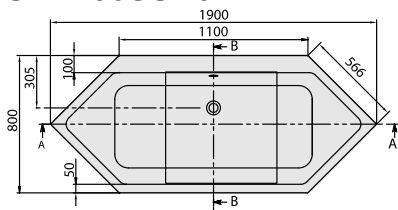

BATH SUBWAY

PRODUCT INFORMATION

1 . POSITION

Model	UBA190SUB6V
Collection	Subway
PROJECTS	DESIGN
Width	800 mm
Depth	450 mm
Length	1900 mm
Weight	23 kg
description	Duo Litres incl. 1 pers: 145 Technical information:: In case of corner installation the diagonal dimension is 1344 mm. Not included in scope of delivery:: Set of bath feet is not supplied as standard., Requires extended waste/overflow combination. Diameter: 52 mm
material	Acrylic
Specification texts	Subway; Bath; Size: 1900 x 800 mm; Hexagonal; Duo; Acrylic; Litres incl. 1 pers: 145; Not included in scope of delivery:: Set of bath feet is not supplied as standard., Requires extended waste/overflow combination.; Diameter: 52 mm; Technical information:: In case of corner installation the diagonal dimension is 1344 mm.

COLOURS

Star White	UBA190SUB6V-96	4047289253150
white (alpin)	UBA190SUB6V-01	4047289253075

Villeroy & Boch
1748

PROJECTS

TECHNICAL DRAWINGS

UBA190SUB6V

Villeroy & Boch
1748

PROJECTS

TECHNICAL DRAWINGS

UBA190SUB6V