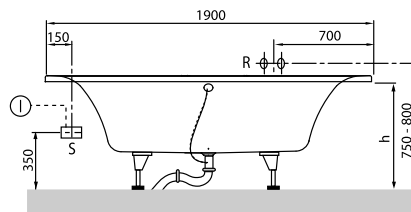

BATH SUBWAY

PRODUCT INFORMATION

1 . POSITION

Model	UBA190SUB6V
Collection	Subway
PROJECTS	DESIGN
Width	800 mm
Depth	450 mm
Length	1900 mm
Weight	23 kg
description	Duo Litres incl. 1 pers: 145 Technical information:: In case of corner installation the diagonal dimension is 1344 mm. Not included in scope of delivery:: Set of bath feet is not supplied as standard., Requires extended waste/overflow combination. Diameter: 52 mm
material	Acrylic
Specification texts	Subway; Bath; Size: 1900 x 800 mm; Hexagonal; Duo; Acrylic; Litres incl. 1 pers: 145; Not included in scope of delivery:: Set of bath feet is not supplied as standard., Requires extended waste/overflow combination.; Diameter: 52 mm; Technical information:: In case of corner installation the diagonal dimension is 1344 mm.

COLOURS

Star White	UBA190SUB6V-96	4047289253150
white (alpin)	UBA190SUB6V-01	4047289253075

Villeroy & Boch
1748

PROJECTS

TECHNICAL DRAWINGS

UBA190SUB6V

Villeroy & Boch
1748

PROJECTS

TECHNICAL DRAWINGS

UBA190SUB6V