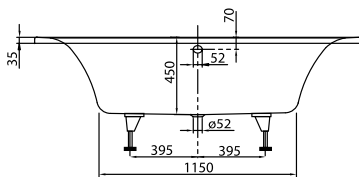

Villeroy & Boch
1748

PROJECTS

TECHNICAL DRAWINGS

UBA190SUB6V