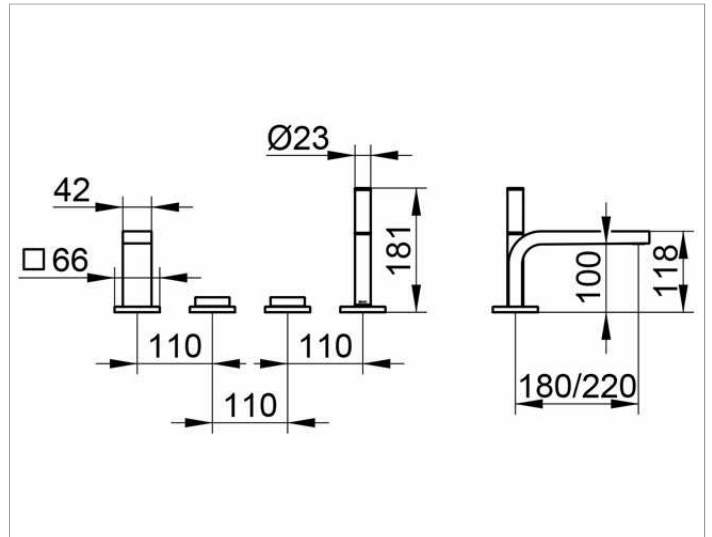

Edition 11

51130XX0100 Bath controls & hand-shower

**PRODUCT**

**DRAWING**

**PRODUCT ATTRIBUTES**

4-hole bath set, deck-mounted  
 flow rate class BB  
 aerator M 28x1  
 ceramic valve for temperature control  
 and valve for volume control / diverter  
 concealable hand shower  
 pressure hoses 600 mm thread size 1/2 x thread size 1/2 inch  
 with backflow preventer

**SURFACE**

02, 04, 12

**DIMENSION**

Ausladung 180 mm