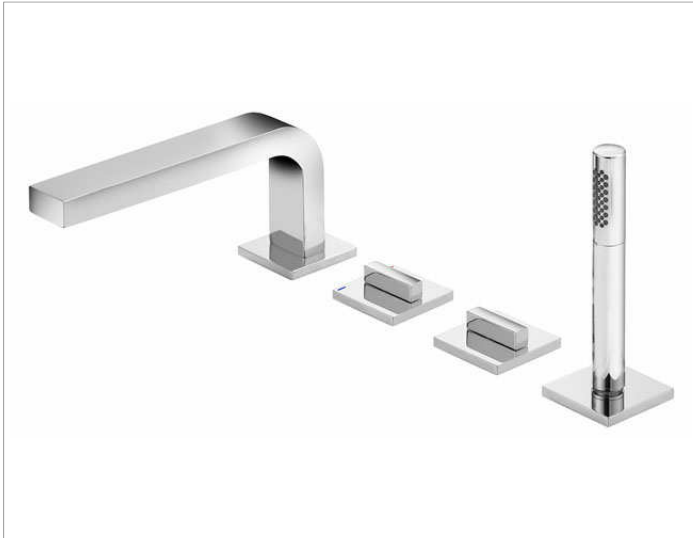

Edition 11

51130XX0100 Bath controls & hand-shower

**PRODUCT**

**DRAWING**

**PRODUCT ATTRIBUTES**

4-hole bath set, deck-mounted  
 flow rate class BB  
 aerator M 28x1  
 ceramic valve for temperature control  
 and valve for volume control / diverter  
 concealable hand shower  
 pressure hoses 600 mm thread size 1/2 x thread size 1/2 inch  
 with backflow preventer

**SURFACE**

02, 04, 12

**DIMENSION**

Ausladung 180 mm