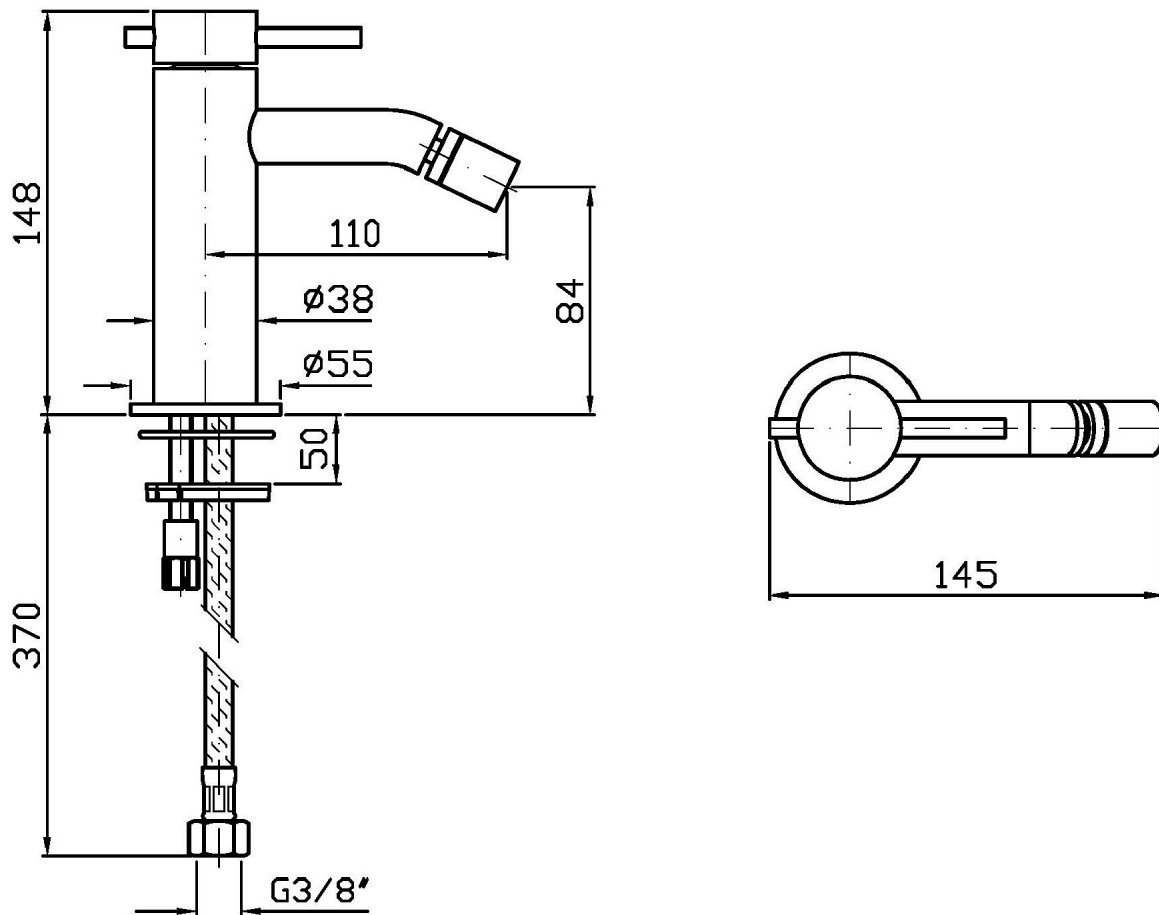

Single lever basin mixer in AISI 316L stainless steel, with aerator, flexible tails, without pop-up waste.

Finiture / Finishes

 X	 XP31	 XP41	 XP81	 XP91
Acciaio inox spazzolato / Brushed stainless steel	Brushed PVD British gold / -	Brushed PVD gold / Brushed PVD gold	PVD Brushed Total Black / PVD Brushed Total Black	Brushed PVD copper / Brushed PVD copper

HELM

ZHE378.X

Disegno Complessivo / Overall Drawing

HELM

ZHE378.X Portate / Flowrates (lt/min)

PRESSIONE PRESSURE	1 BAR	2 BAR	3 BAR	4 BAR	5 BAR
P1 BIDET BIDET	3,8	4,5	4,7	4,8	5
P2					
P3					
P4					
P5					

HELM

ZHE378.X Pesì e Misure / Weights and Sizes

Peso (Kg) Weight (lb)	1,30 (Kg)	2,87 (lb)
Volume test (dc3) - (in3)	4,05 (dc3)	247,15 (in3)
h (mm) - (in)	70,00 (mm)	2,76 (in)
L1 (mm) - (in)	150,00 (mm)	5,91 (in)
L2 (mm) - (in)	385,00 (mm)	15,16 (in)