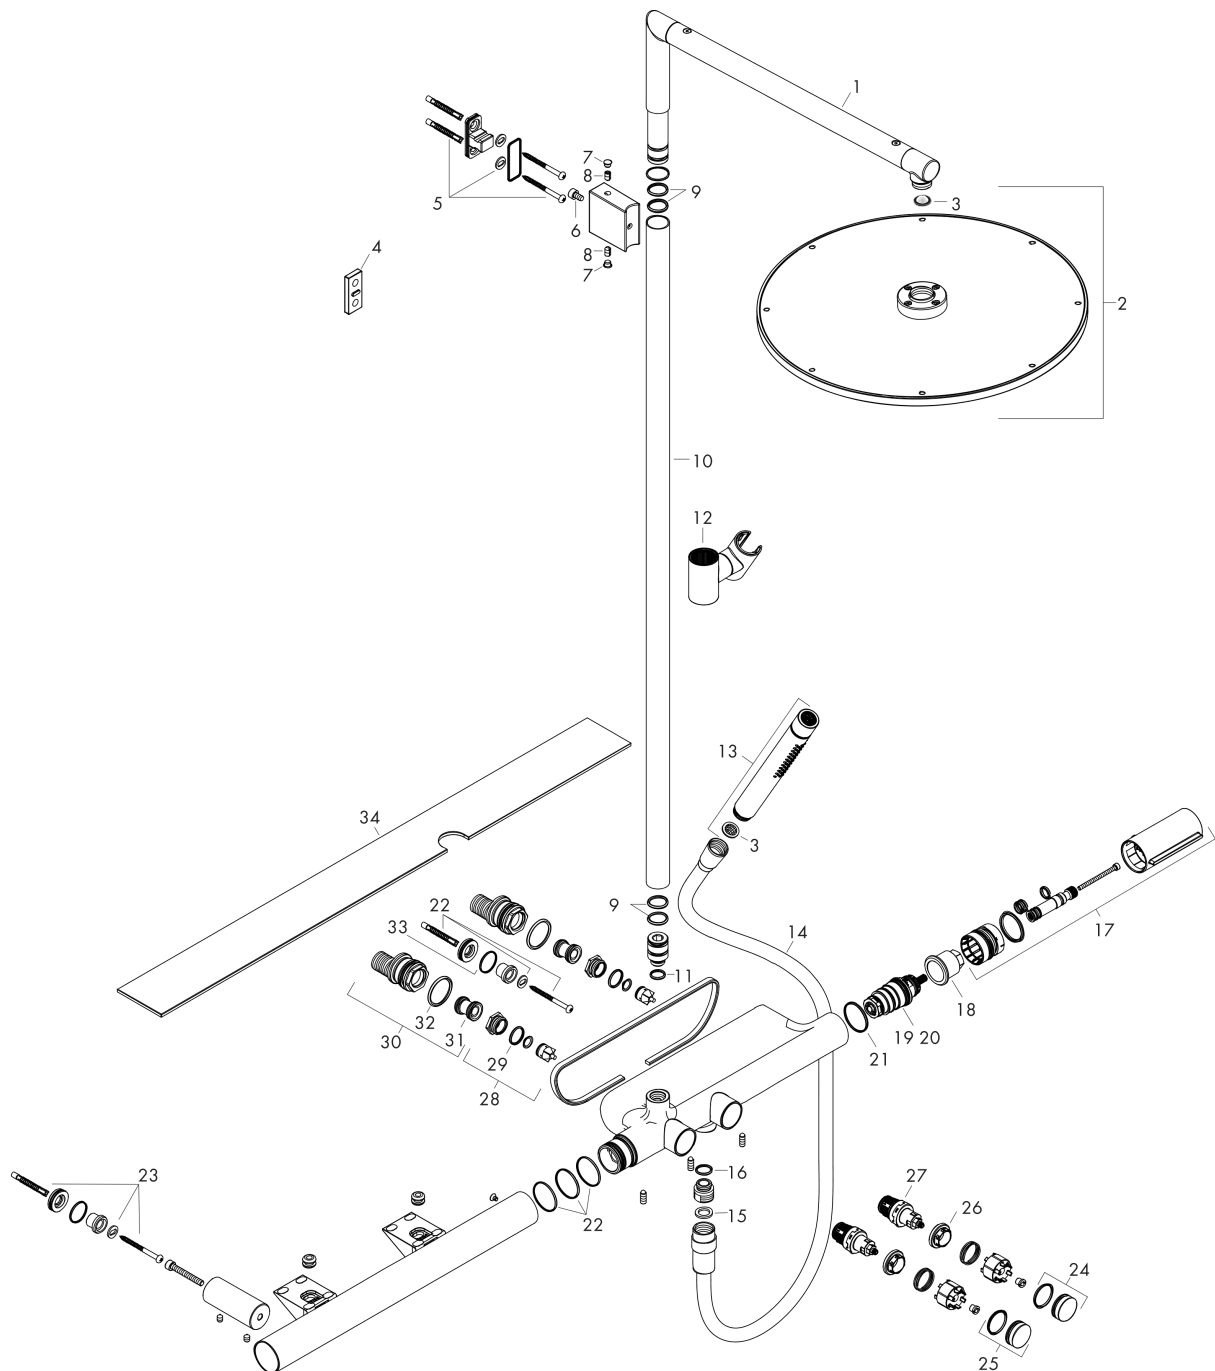

AXOR ShowerSolutions
Showerpipe with thermostat 800 and overhead shower 350 1jet
Surfaces: **Brushed Nickel** Article Number: **27984820**

Exploded Drawing

Year of production: >10/17

AXOR ShowerSolutions
Showerpipe with thermostat 800 and overhead shower 350 1jet
Surfaces: **Brushed Nickel** Article Number: **27984820**

Spare part list

Year of production: >10/17

Pos.	Description	Article Number	PC	PU
1	shower arm	93289820	0	1
2	head shower	93288820	0	1
3	filter packing	94246000	0	1
4	tile-matching-disk	93155000	0	1
5	mounting set	98716000	0	1
6	hexagon socket screw M6x10	92847000	0	1
7	cover cap	96541001	0	1
8	hollow set screw M6x10 DIN 916	96029000	0	1
9	O-ring 17x2,5	98387000	0	1
10	pipe	93287820	0	1
11	O-ring 12x2,25	98382000	0	1
12	support, assy	95480820	0	1
13	handshower	28532820	0	1
14	shower hose 1,60 m	93360820	0	1
15	seal	98058000	0	1
16	O-ring 14x2	98129000	0	1
17	handle for thermostat	93291820	0	1
18	nut	93294000	0	1
19	thermostat cartridge	98282000	0	1
20	cartridge for exchanged connections	92373000	0	1
21	O-ring 32x1,5	92936000	0	1
22	O-ring 30x1,5	98433000	0	1
23	mounting set	96179000	0	1
24	symbol handshower	93295820	0	1
25	symbol head shower Rain small	93296820	0	1
26	nut	98368000	0	1
27	shut off unit	95758000	0	1
28	non return valve (pressure-resistant up to 2 MPa)	95773000	0	1
29	O-ring 17x2	98199000	0	1
30	set of S-unions	95772000	0	1
31	noise reduction	96429000	0	1
32	O-ring 29x3	98371000	0	1
33	O-ring 22x1,5	98173000	0	1
34	shelf	93290000	0	1