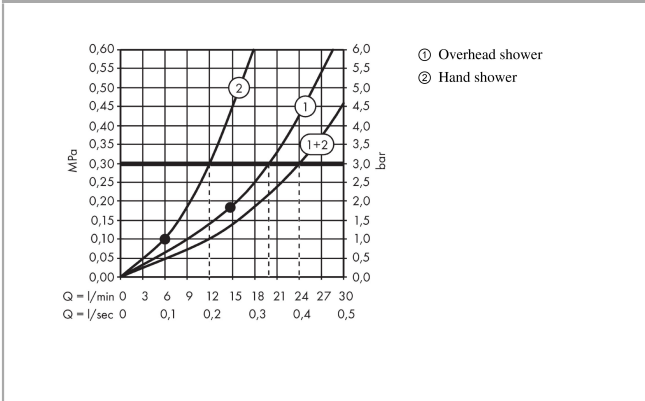

AXOR ShowerSolutions
Showerpipe with thermostat 800 and overhead shower 350 1jet
 Surfaces: **Chrome** Article Number: **27984000**

Description

product features

- consists of: overhead shower, baton hand shower, shower thermostat, shower hose, shower holder
- 90° position adjustable slider, pivots left and right, up and down
- simultaneous utilization by 2 outlets
- overhead shower AXOR overhead shower 350 1jet
- shower head size: 350 mm
- shelf made of safety glass
- spray type: PowderRain
- flow rate PowderRain (at 3 bar): 22 l/min
- fully chrome-plated spray disc
- shower arm length: 400 mm
- swivel shower arm
- thermostat AXOR thermostatic mixer 800
- shelf finish: chrome
- safety lock at 40° C
- adjustable hot water limitation
- convenient diversion via Select button
- installation type: exposed installation
- connection dimension DN15
- connection thread G ½
- centre distance 150 ± 12 mm

Technology

Design awards

AXOR ShowerSolutions
Showerpipe with thermostat 800 and overhead shower 350 1jet
 Surfaces: **Chrome** Article Number: **27984000**

Product image

Scale drawing

Flowchart

AXOR ShowerSolutions
Showerpipe with thermostat 800 and overhead shower 350 1jet
 Surfaces: **Chrome** Article Number: **27984000**