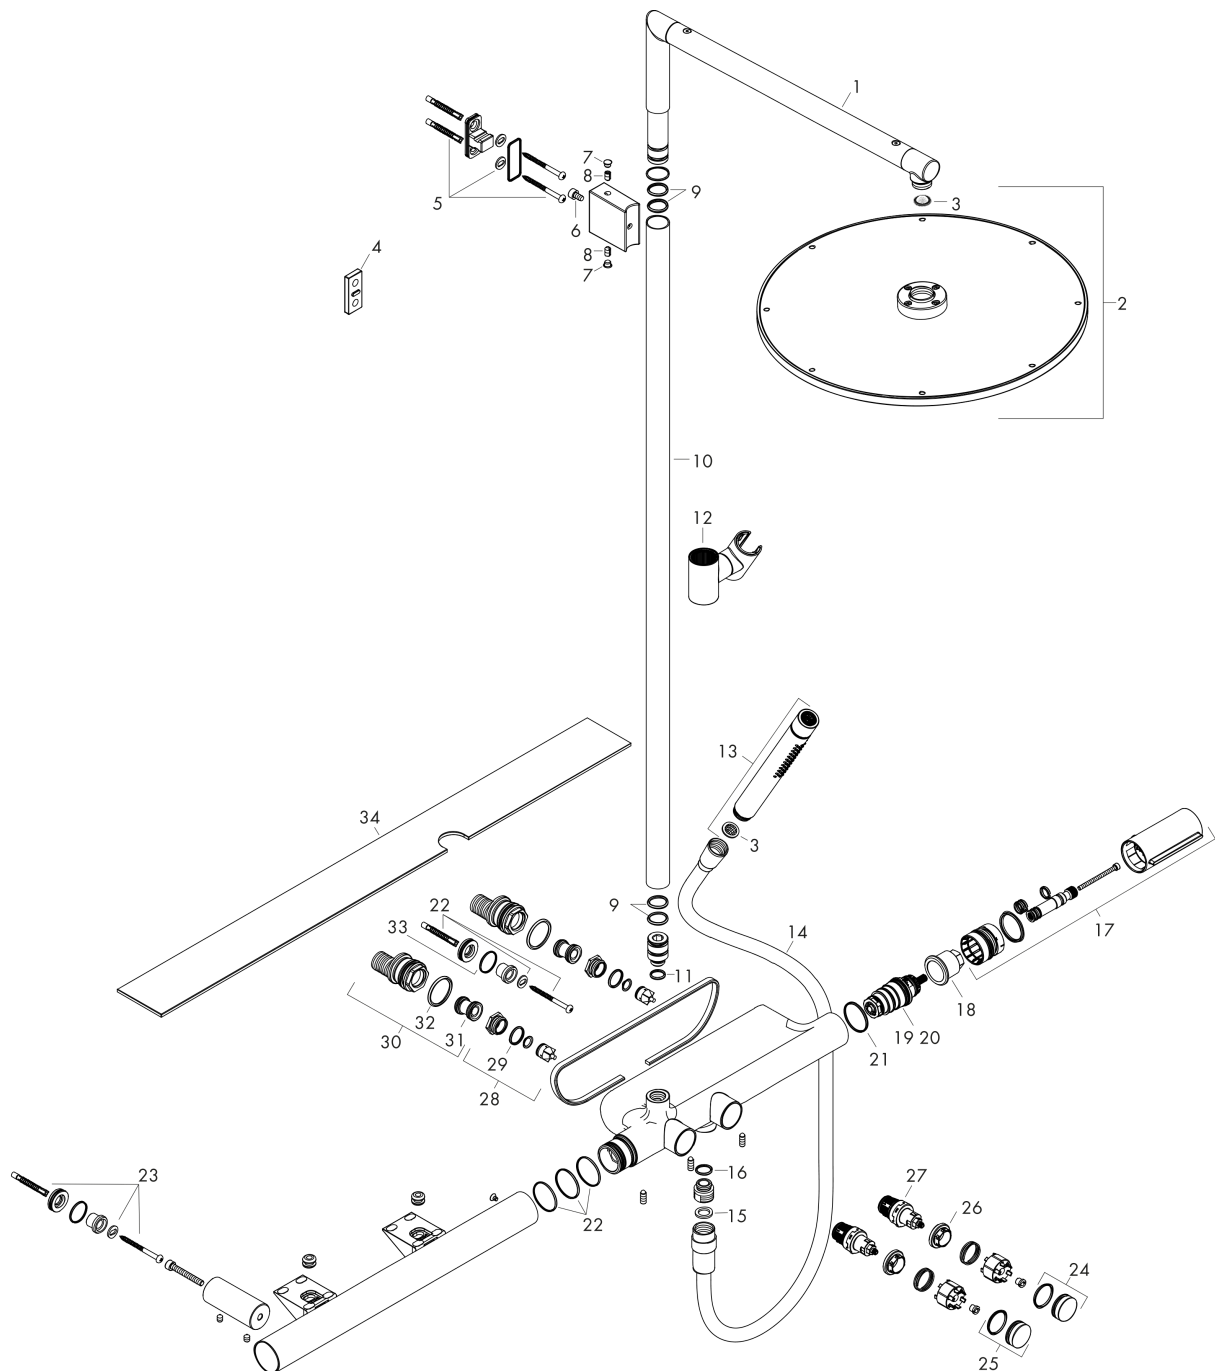

AXOR ShowerSolutions
Showerpipe with thermostat 800 and overhead shower 350 1jet
Surfaces: **Chrome** Article Number: **27984000**

Exploded Drawing

Year of production: >10/17

AXOR ShowerSolutions
Showerpipe with thermostat 800 and overhead shower 350 1jet
Surfaces: **Chrome** Article Number: **27984000**

Spare part list

Year of production: >10/17

Pos.	Description	Article Number	PC	PU
1	shower arm	93289000	0	1
2	head shower	93288000	0	1
3	filter packing	94246000	0	1
4	tile-matching-disk	93155000	0	1
5	mounting set	98716000	0	1
6	hexagon socket screw M6x10	92847000	0	1
7	cover cap	96541001	0	1
8	hollow set screw M6x10 DIN 916	96029000	0	1
9	O-ring 17x2,5	98387000	0	1
10	pipe	93287000	0	1
11	O-ring 12x2,25	98382000	0	1
12	support, assy	95480000	0	1
13	handshower	28532000	0	1
14	shower hose 1,60 m	93360000	0	1
15	seal	98058000	0	1
16	O-ring 14x2	98129000	0	1
17	handle for thermostat	93291000	0	1
18	nut	93294000	0	1
19	thermostat cartridge	98282000	0	1
20	cartridge for exchanged connections	92373000	0	1
21	O-ring 32x1,5	92936000	0	1
22	O-ring 30x1,5	98433000	0	1
23	mounting set	96179000	0	1
24	symbol handshower	93295000	0	1
25	symbol head shower Rain small	93296000	0	1
26	nut	98368000	0	1
27	shut off unit	95758000	0	1
28	non return valve (pressure-resistant up to 2 MPa)	95773000	0	1
29	O-ring 17x2	98199000	0	1
30	set of S-unions	95772000	0	1
31	noise reduction	96429000	0	1
32	O-ring 29x3	98371000	0	1
33	O-ring 22x1,5	98173000	0	1
34	shelf	93290000	0	1