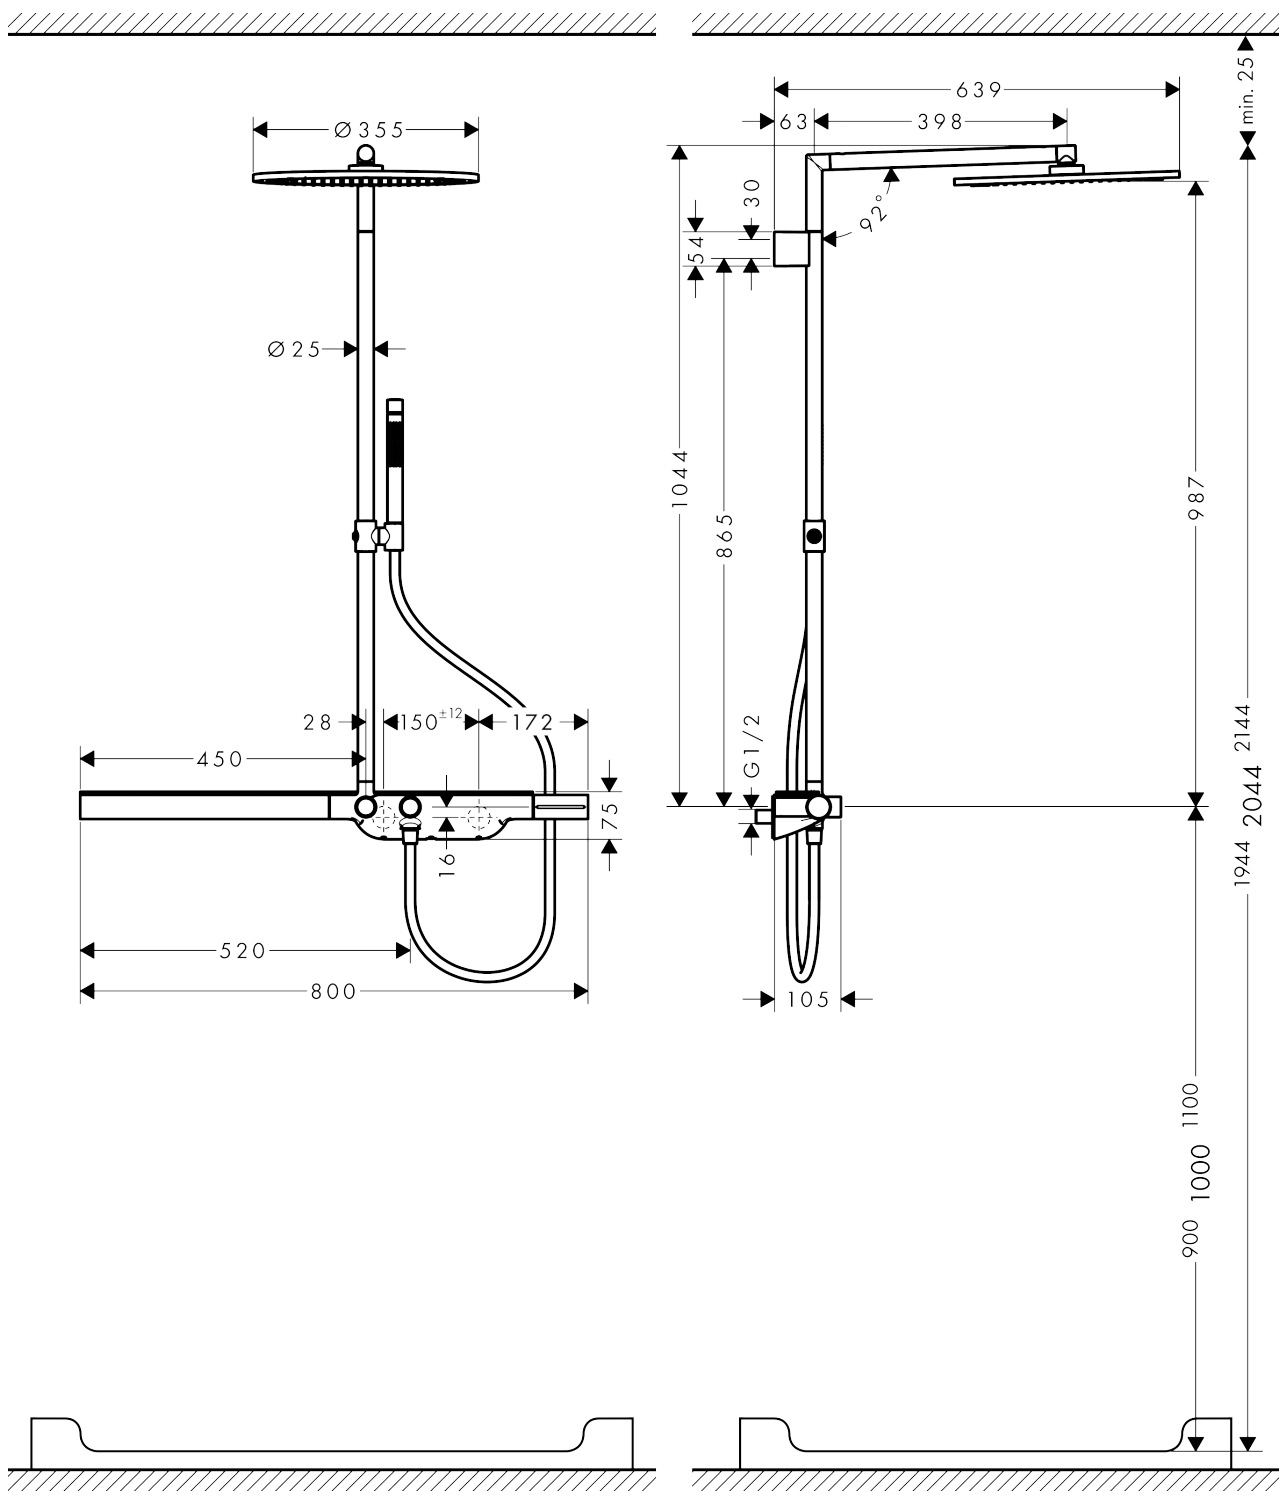

AXOR ShowerSolutions
Showerpipe with thermostat 800 and overhead shower 350 1jet
Surfaces: **Chrome** Article Number: **27984000**

Installation examples