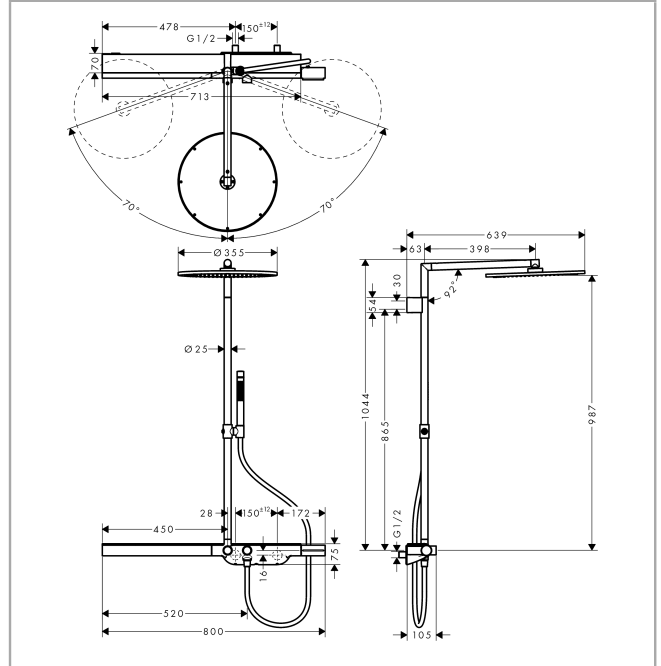

AXOR ShowerSolutions
Showerpipe with thermostat 800 and overhead shower 350 1jet
 Surfaces: **Chrome** Article Number: **27984000**

Description

product features

- consists of: overhead shower, baton hand shower, shower thermostat, shower hose, shower holder
- 90° position adjustable slider, pivots left and right, up and down
- simultaneous utilization by 2 outlets
- overhead shower AXOR overhead shower 350 1jet
- shower head size: 350 mm
- shelf made of safety glass
- spray type: PowderRain
- flow rate PowderRain (at 3 bar): 22 l/min
- fully chrome-plated spray disc
- shower arm length: 400 mm
- swivel shower arm
- thermostat AXOR thermostatic mixer 800
- shelf finish: chrome
- safety lock at 40° C
- adjustable hot water limitation
- convenient diversion via Select button
- installation type: exposed installation
- connection dimension DN15
- connection thread G ½
- centre distance 150 ± 12 mm

Technology

Design awards

AXOR ShowerSolutions
Showerpipe with thermostat 800 and overhead shower 350 1jet
 Surfaces: **Chrome** Article Number: **27984000**

Product image

Scale drawing

Flowchart

AXOR ShowerSolutions
Showerpipe with thermostat 800 and overhead shower 350 1jet
 Surfaces: **Chrome** Article Number: **27984000**