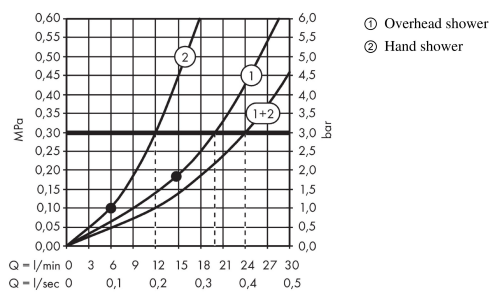

AXOR ShowerSolutions
Showerpipe with thermostat 800 and overhead shower 350 1jet
 Surfaces: **Polished Brass** Article Number: **27984930**

Description

product features

- consists of: overhead shower, baton hand shower, shower thermostat, shower hose, shower holder
- 90° position adjustable slider, pivots left and right, up and down
- simultaneous utilization by 2 outlets
- overhead shower AXOR overhead shower 350 1jet
- shower head size: 350 mm
- shelf made of safety glass
- spray type: PowderRain
- flow rate PowderRain (at 3 bar): 22 l/min
- fully chrome-plated spray disc
- shower arm length: 400 mm
- swivel shower arm
- thermostat AXOR thermostatic mixer 800
- shelf finish: chrome
- safety lock at 40° C
- adjustable hot water limitation
- convenient diversion via Select button
- installation type: exposed installation
- connection dimension DN15
- connection thread G ½
- centre distance 150 ± 12 mm

Technology

Design awards

AXOR ShowerSolutions
Showerpipe with thermostat 800 and overhead shower 350 1jet
 Surfaces: **Polished Brass** Article Number: **27984930**

Product image

Scale drawing

Flowchart

AXOR ShowerSolutions
Showerpipe with thermostat 800 and overhead shower 350 1jet
 Surfaces: **Polished Brass** Article Number: **27984930**