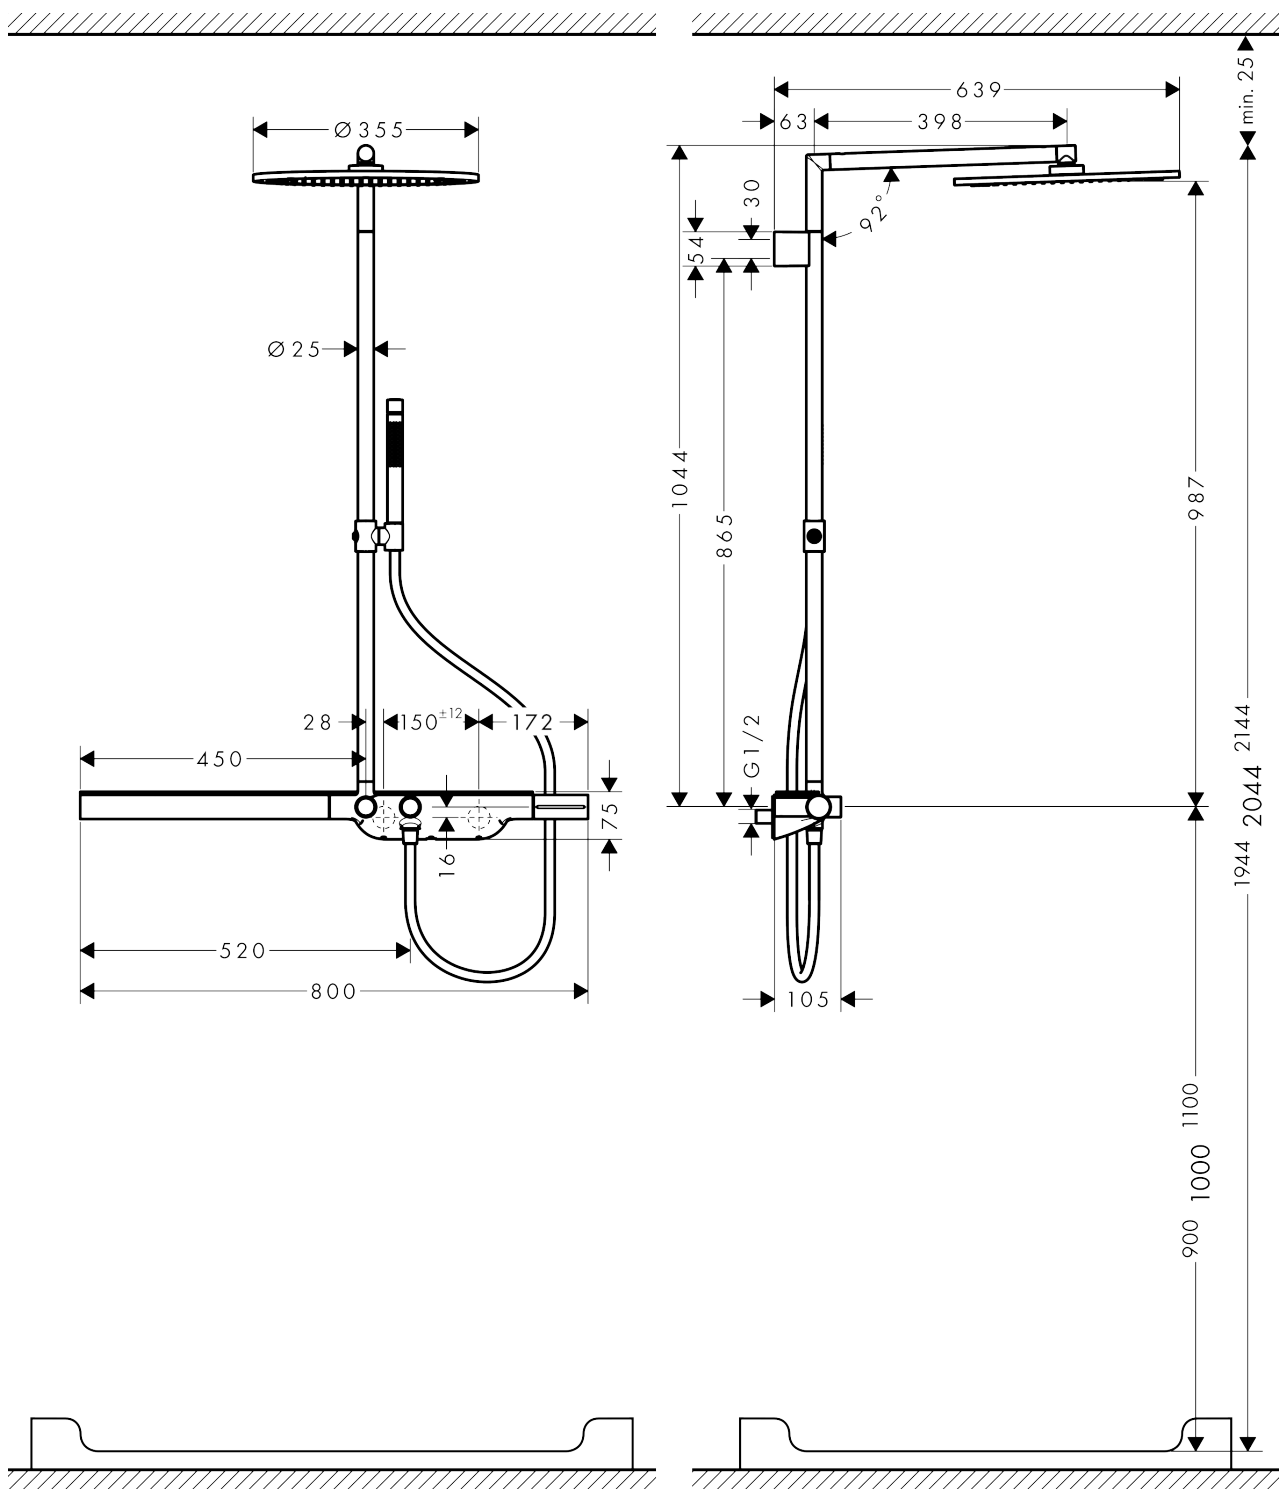

AXOR ShowerSolutions
Showerpipe with thermostat 800 and overhead shower 350 1jet
Surfaces: **Polished Brass**   Article Number: **27984930**

Installation examples