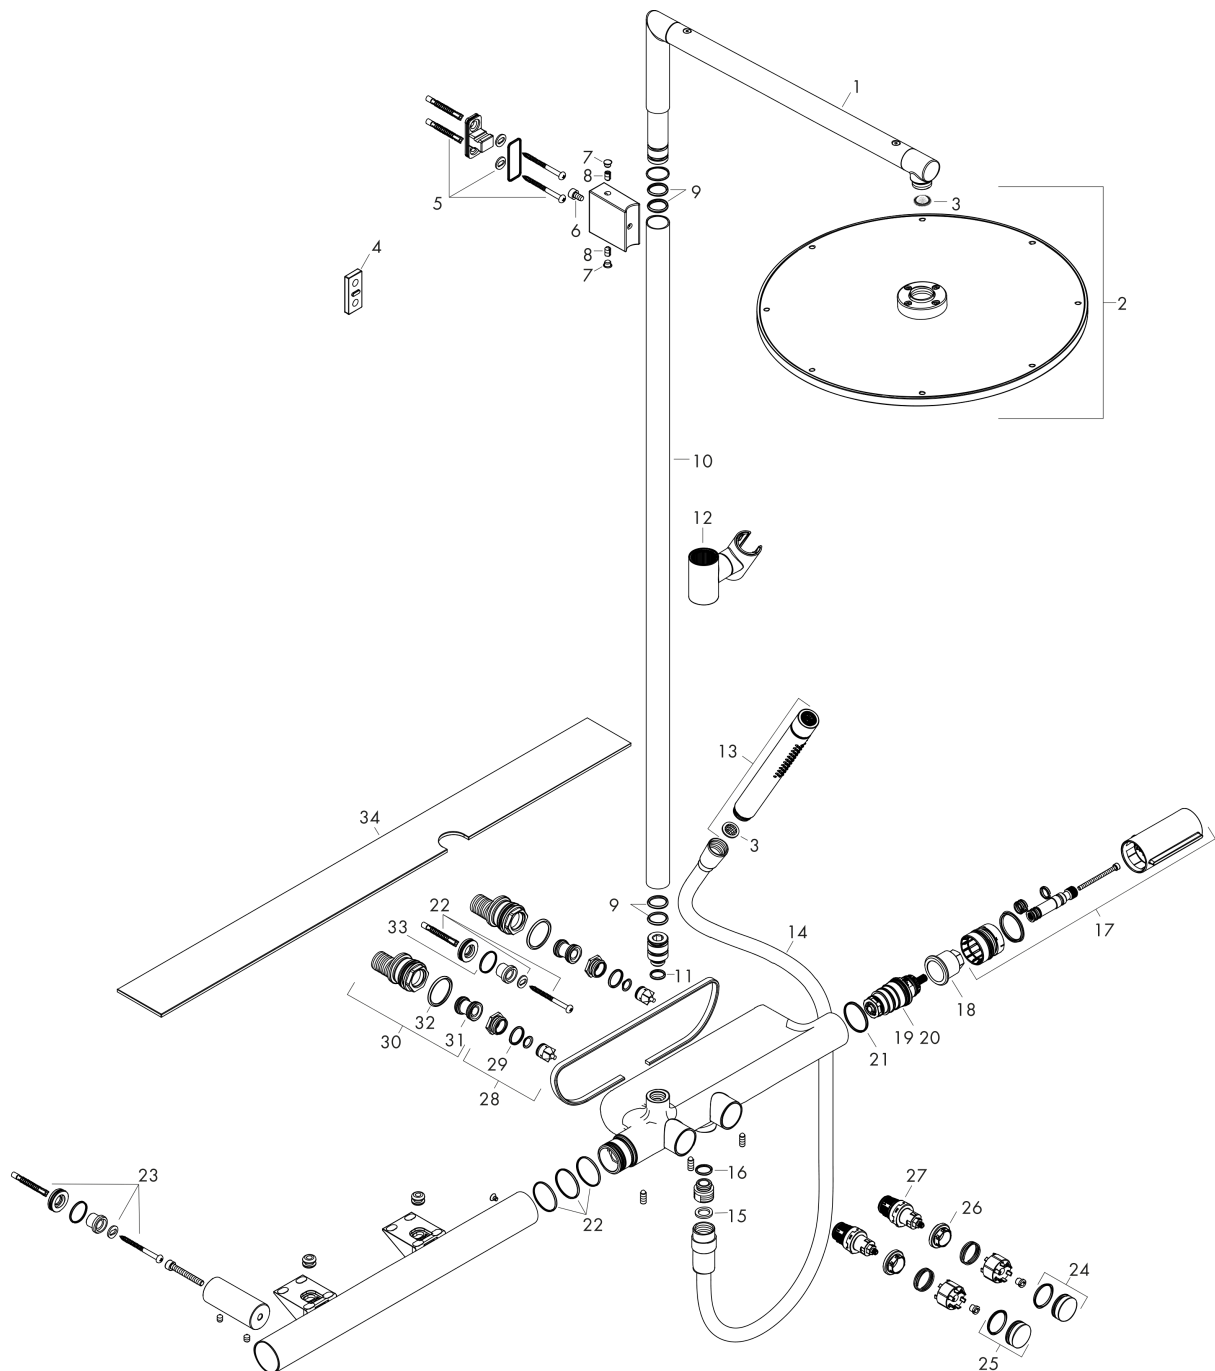

AXOR ShowerSolutions
Showerpipe with thermostat 800 and overhead shower 350 1jet
Surfaces: **Polished Brass** Article Number: **27984930**

Exploded Drawing

Year of production: >10/17

AXOR ShowerSolutions
Showerpipe with thermostat 800 and overhead shower 350 1jet
Surfaces: **Polished Brass** Article Number: **27984930**

Spare part list

Year of production: >10/17

Pos.	Description	Article Number	PC	PU
1	shower arm	93289930	0	1
2	head shower	93288930	0	1
3	filter packing	94246000	0	1
4	tile-matching-disk	93155930	0	1
5	mounting set	98716000	0	1
6	hexagon socket screw M6x10	92847000	0	1
7	cover cap	96541001	0	1
8	hollow set screw M6x10 DIN 916	96029000	0	1
9	O-ring 17x2,5	98387000	0	1
10	pipe	93287930	0	1
11	O-ring 12x2,25	98382000	0	1
12	support, assy	95480930	0	1
13	handshower	28532930	0	1
14	shower hose 1,60 m	93360930	0	1
15	seal	98058000	0	1
16	O-ring 14x2	98129000	0	1
17	handle for thermostat	93291930	0	1
18	nut	93294000	0	1
19	thermostat cartridge	98282000	0	1
20	cartridge for exchanged connections	92373000	0	1
21	O-ring 32x1,5	92936000	0	1
22	O-ring 30x1,5	98433000	0	1
23	mounting set	96179000	0	1
24	symbol handshower	93295930	0	1
25	symbol head shower Rain small	93296930	0	1
26	nut	98368000	0	1
27	shut off unit	95758000	0	1
28	non return valve (pressure-resistant up to 2 MPa)	95773000	0	1
29	O-ring 17x2	98199000	0	1
30	set of S-unions	95772000	0	1
31	noise reduction	96429000	0	1
32	O-ring 29x3	98371000	0	1
33	shelf	93290000	0	1
34	O-ring 22x1,5	98173000	0	1