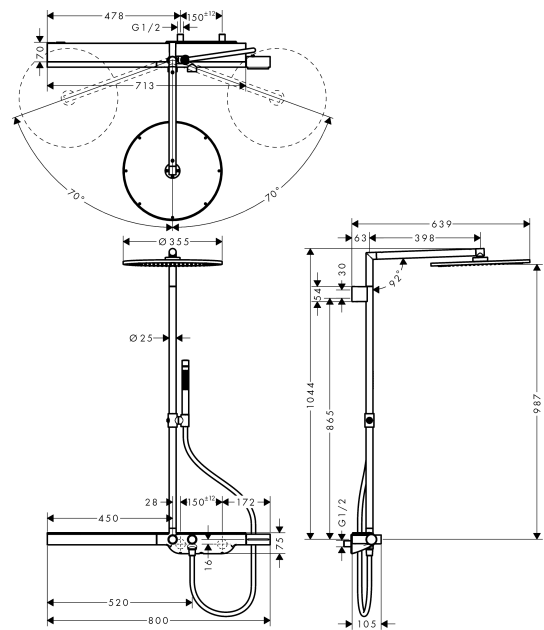

Scale drawing