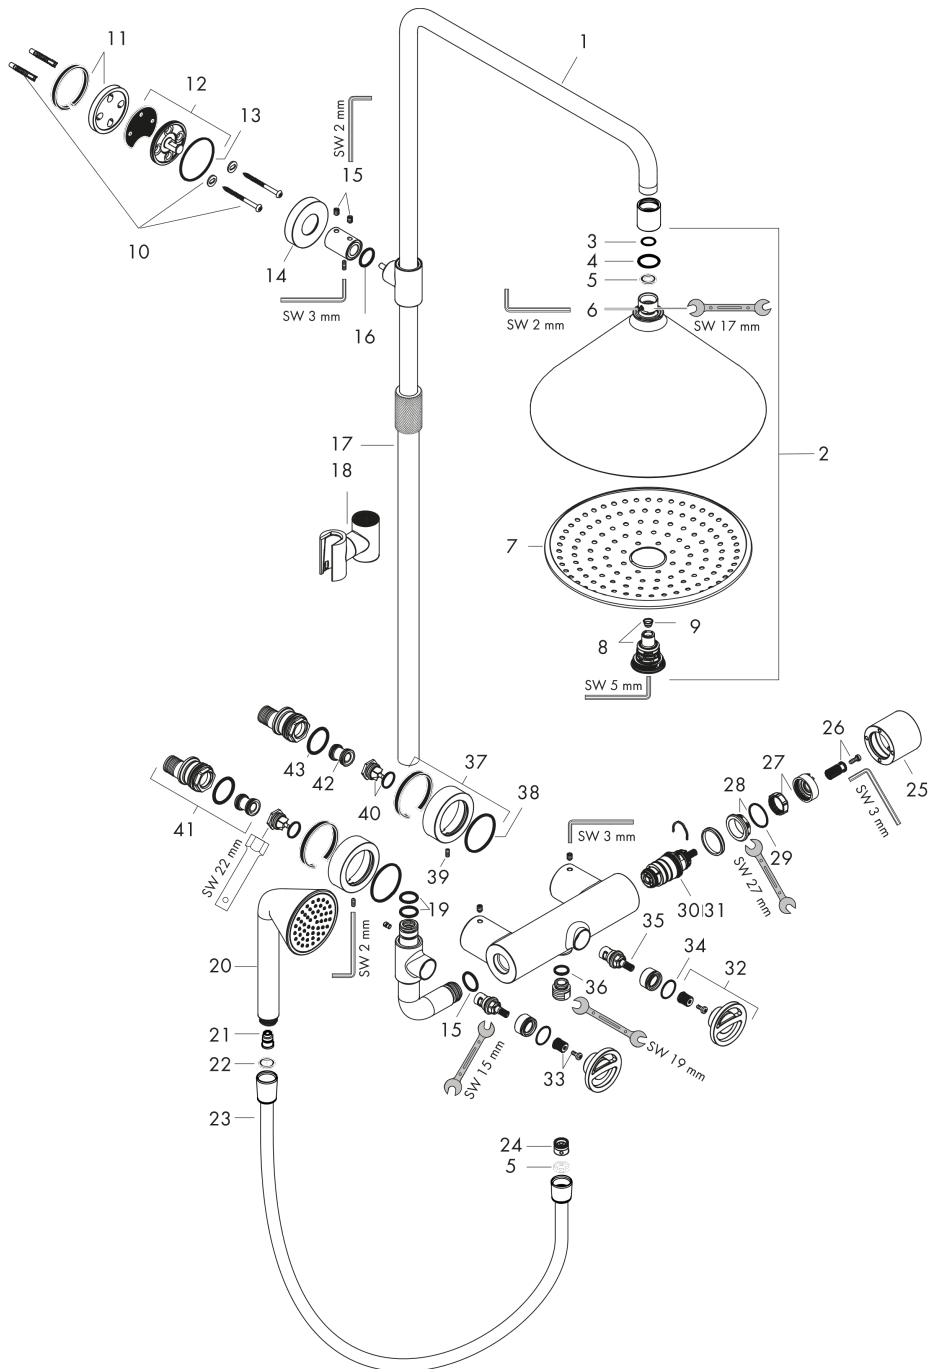

AXOR Showers/Front
Showerpipe with thermostat and overhead shower 240 2jet
 Surfaces: **Chrome** Article Number: **26020000**

Description

product features

- consists of: overhead shower, hand shower, shower thermostat, shower hose, slider
- overhead shower Raindance Select S 240 2jet
- shower head size: 279 mm
- overhead shower angle adjustable
- individually height adjustable shower head with easy-to-use twist lock. Adjustment 300 mm
- spray type: Rain, RainAir
- convenient diversion via Select button
- flow rate RainAir spray (at 0.3 MPa): 14 l/min
- flow rate Rain spray (at 0.3 MPa): 15 l/min
- fully chrome-plated spray disc
- shower arm length: 400 mm
- swivel shower arm
- safety lock at 40° C
- adjustable hot water limitation
- outlets controlled via turning handle
- installation type: exposed installation
- connection dimension DN15
- connection thread G ½
- centre distance 150 ± 12 mm
- height-adjustable hand shower holder
- suitable for continuous flow water heaters with an output of 18 kW

Exploded Drawing

Year of production: >11/13

AXOR Showers/Front
Showerpipe with thermostat and overhead shower 240 2jet
 Surfaces: **Chrome** Article Number: **26020000**

Spare part list

Year of production: >11/13

AXOR Showers/Front
Showerpipe with thermostat and overhead shower 240 2jet
 Surfaces: **Chrome** Article Number: **26020000**

Spare part list

Year of production: >11/13

Pos.	Description	Article Number	PC	PU
35	shut off unit right closing	98817000	0	1
36	O-ring 14x2	98129000	0	1
37	escutcheon Ø 65 mm	92228000	0	1
38	O-ring 45x2,5	98432000	0	1
39	hollow set screw M4x10	97667000	0	1
40	non return valve (pressure-resistant up to 2 MPa)	95773000	0	1
41	set of S-unions	95772000	0	1
42	noise reduction	96429000	0	1
43	O-ring 29x3	98371000	0	1
a	Grease	90920000	0	1