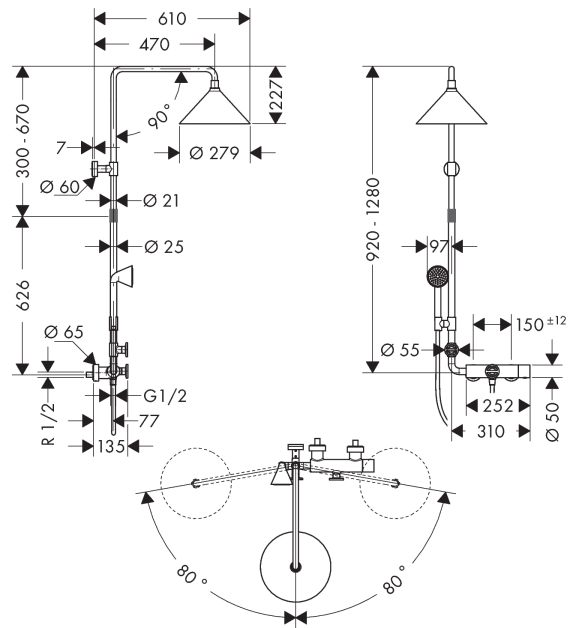

Scale drawing