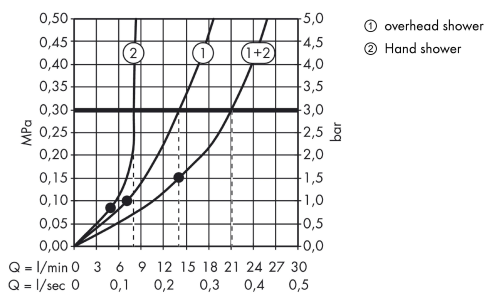

AXOR Showers/Front
Showerpipe with thermostat and overhead shower 240 2jet
Surfaces: **Chrome** Article Number: **26020000**

Product image

Scale drawing

Flowchart