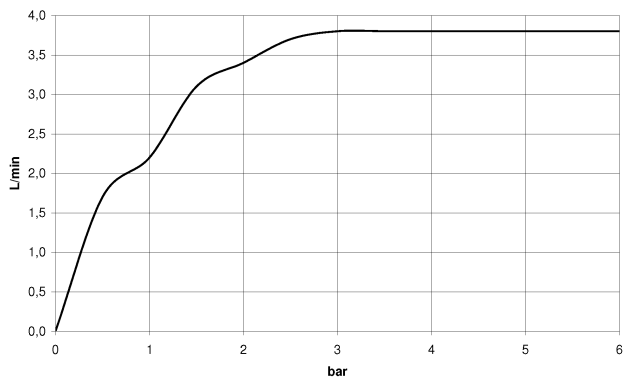

Washbasin - Lissé

Single-lever basin mixer with pop-up waste - platinum matt

Article number: 33 500 845-06

- 130 mm projection
- fixed spout
- circular, air-enriched flow
- height of mixer 127 mm
- height up to aerator 75 mm
- hole diameter 35 mm
- 2x screw-in M 8 x 1 pressure hose, leak-tested
- max. flow 5.7 l/min
- lead-free
- Fittings group as per DIN 4109: 1
- Only suitable for basins with an overflow.

platinum matt

Dimensional drawing

All details in mm / inch = mm x 0.0394

Washbasin - Lissé

Single-lever basin mixer with pop-up waste - platinum matt

Article number: 33 500 845-06

Flow rate chart

Other finish variants