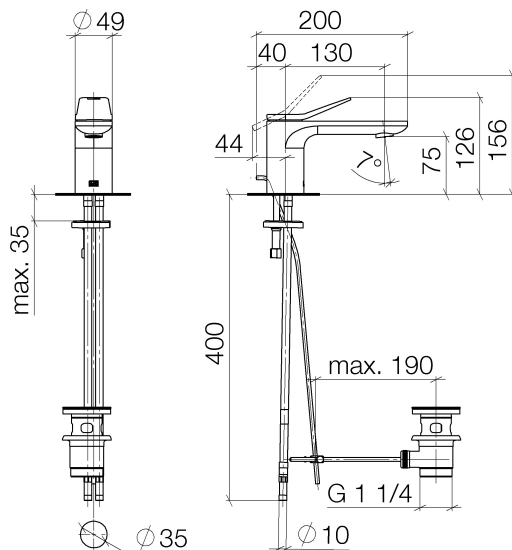

Washbasin - Lissé

Single-lever basin mixer with pop-up waste - platinum matt

Article number: 33 500 845-06

- 130 mm projection
- fixed spout
- circular, air-enriched flow
- height of mixer 127 mm
- height up to aerator 75 mm
- hole diameter 35 mm
- 2x screw-in M 8 x 1 pressure hose, leak-tested
- max. flow 5.7 l/min
- lead-free
- Fittings group as per DIN 4109: 1
- Only suitable for basins with an overflow.

platinum matt

Dimensional drawing

All details in mm / inch = mm x 0.0394

Washbasin - Lissé

Single-lever basin mixer with pop-up waste - platinum matt

Article number: 33 500 845-06

Flow rate chart

Other finish variants