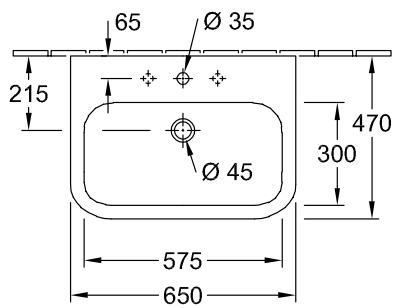

TECHNICAL DRAWINGS

418866