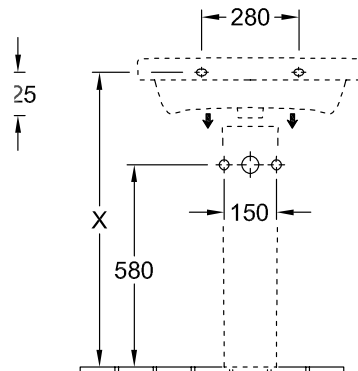

TECHNICAL DRAWINGS

418866