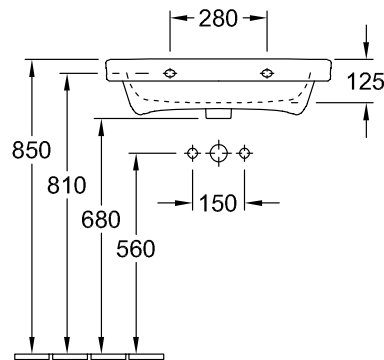

TECHNICAL DRAWINGS

418866