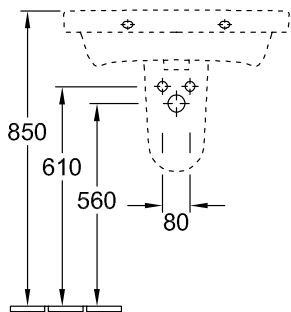

TECHNICAL DRAWINGS

418866