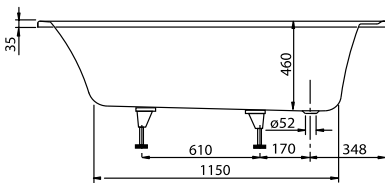

BATH ARCHITECTURA

PRODUCT INFORMATION

1. POSITION

Model	UBA167ARA2V
Collection	Architectura
PROJECTS	 PLUS
Width	700 mm
Depth	460 mm
Length	1600 mm
Weight	21 kg
description	Solo Litres incl. 1 pers: 165 Technical information:: Baths incl. anti slip are not available with whirlpool systems., Baths incl. slip resistance are only available in White alpin (01). Not included in scope of delivery:: Set of bath feet is not supplied as standard.
material	Acrylic
Specification texts	Architectura; Bath; Size: 1600 x 700 mm; Rectangular; Solo; Acrylic; Litres incl. 1 pers: 165; Not included in scope of delivery:: Set of bath feet is not supplied as standard.; Technical information:: Baths incl. anti slip are not available with whirlpool systems., Baths incl. slip resistance are only available in White alpin (01).

COLOURS

white (alpin)	UBA167ARA2V-01	4047289141464
Star White	UBA167ARA2V-96	4047289141488

TECHNICAL DRAWINGS

UBA167ARA2V

TECHNICAL DRAWINGS

UBA167ARA2V