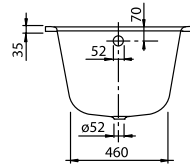

TECHNICAL DRAWINGS

UBA167ARA2V