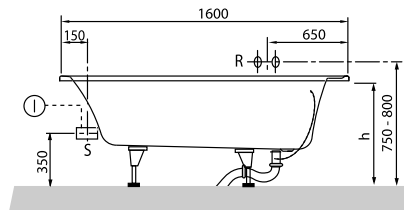

BATH ARCHITECTURA

PRODUCT INFORMATION

1. POSITION

Model	UBA167ARA2V
Collection	Architectura
PROJECTS	 PLUS
Width	700 mm
Depth	460 mm
Length	1600 mm
Weight	21 kg
description	Solo Litres incl. 1 pers: 165 Technical information:: Baths incl. anti slip are not available with whirlpool systems., Baths incl. slip resistance are only available in White alpin (01). Not included in scope of delivery:: Set of bath feet is not supplied as standard.
material	Acrylic
Specification texts	Architectura; Bath; Size: 1600 x 700 mm; Rectangular; Solo; Acrylic; Litres incl. 1 pers: 165; Not included in scope of delivery:: Set of bath feet is not supplied as standard.; Technical information:: Baths incl. anti slip are not available with whirlpool systems., Baths incl. slip resistance are only available in White alpin (01).

COLOURS

white (alpin)	UBA167ARA2V-01	4047289141464
Star White	UBA167ARA2V-96	4047289141488

TECHNICAL DRAWINGS

UBA167ARA2V

TECHNICAL DRAWINGS

UBA167ARA2V