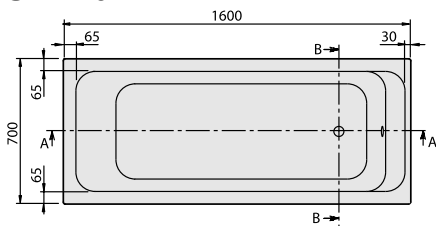

BATH ARCHITECTURA

PRODUCT INFORMATION

1. POSITION

Model	UBA167ARA2V
Collection	Architectura
PROJECTS	 PLUS
Width	700 mm
Depth	460 mm
Length	1600 mm
Weight	21 kg
description	Solo Litres incl. 1 pers: 165 Technical information:: Baths incl. anti slip are not available with whirlpool systems., Baths incl. slip resistance are only available in White alpin (01). Not included in scope of delivery:: Set of bath feet is not supplied as standard.
material	Acrylic
Specification texts	Architectura; Bath; Size: 1600 x 700 mm; Rectangular; Solo; Acrylic; Litres incl. 1 pers: 165; Not included in scope of delivery:: Set of bath feet is not supplied as standard.; Technical information:: Baths incl. anti slip are not available with whirlpool systems., Baths incl. slip resistance are only available in White alpin (01).

COLOURS

white (alpin)	UBA167ARA2V-01	4047289141464
Star White	UBA167ARA2V-96	4047289141488

TECHNICAL DRAWINGS

UBA167ARA2V

TECHNICAL DRAWINGS

UBA167ARA2V