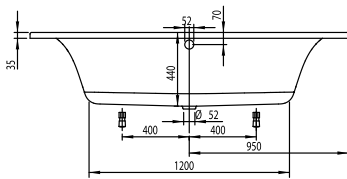

TECHNICAL DRAWINGS

UBA199LFS2V