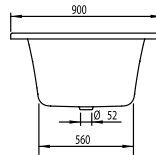

TECHNICAL DRAWINGS

UBA199LFS2V