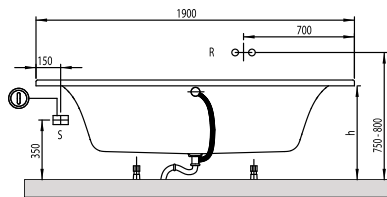

TECHNICAL DRAWINGS

UBA199LFS2V