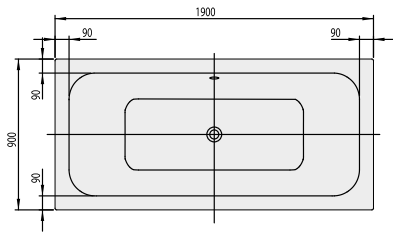

TECHNICAL DRAWINGS

UBA199LFS2V