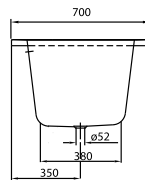

TECHNICAL DRAWINGS

UBA160CAS2V