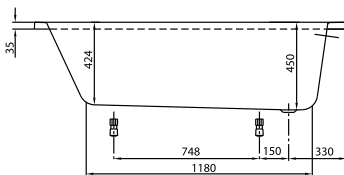

Villeroy & Boch
1748

PROJECTS

TECHNICAL DRAWINGS

UBA160CAS2V