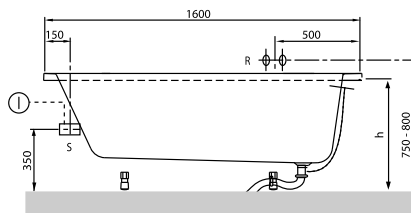

Villeroy & Boch
1748

PROJECTS

TECHNICAL DRAWINGS

UBA160CAS2V