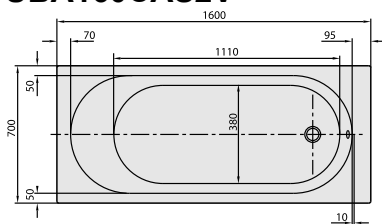

Villeroy & Boch
1748

PROJECTS

TECHNICAL DRAWINGS

UBA160CAS2V