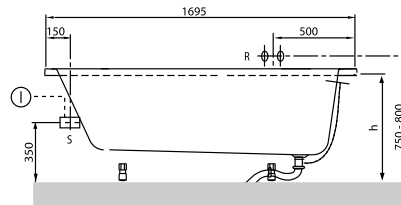

Villeroy & Boch
1748

PROJECTS

TECHNICAL DRAWINGS

UBA170CAS2V