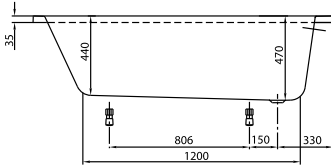

Villeroy & Boch
1748

PROJECTS

TECHNICAL DRAWINGS

UBA170CAS2V