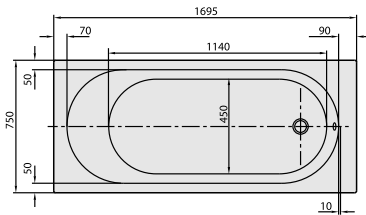

### 1 . POSITION

<b>Model</b>	<b>UBA170CAS2V</b>
Collection	O.novo
PROJECTS	 START
Width	750 mm
Depth	470 mm
Length	1700 mm
Weight	22 kg
description	Solo Litres incl. 1 pers: 170 Technical information:: Baths incl. anti slip are not available with whirlpool systems., Baths incl. slip resistance are only available in White alpin (01). Not included in scope of delivery:: Set of bath feet is not supplied as standard., Requires extended waste/overflow combination. Diameter: 52 mm
material	Acrylic
Specification texts	O.novo; Bath; Size: 1700 x 750 mm; Rectangular; Solo; Acrylic; Litres incl. 1 pers: 170; Not included in scope of delivery:: Set of bath feet is not supplied as standard., Requires extended waste/overflow combination., Diameter: 52 mm; Technical information:: Baths incl. anti slip are not available with whirlpool systems., Baths incl. slip resistance are only available in White alpin (01).

## COLOURS

white (alpin)	UBA170CAS2V-01	4047289359135
Star White	UBA170CAS2V-96	4047289832805

Villeroy & Boch  
1748

PROJECTS

TECHNICAL DRAWINGS

UBA170CAS2V

Villeroy & Boch  
1748

PROJECTS