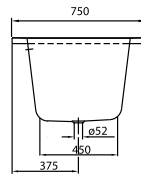

TECHNICAL DRAWINGS

UBA170CAS2V