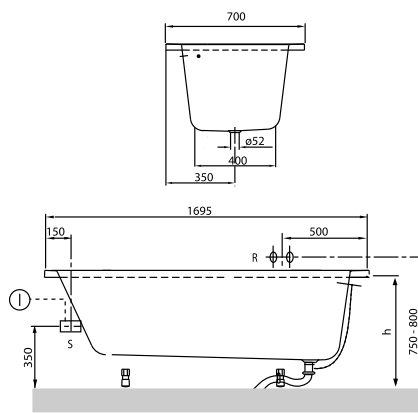

BATH O.NOVO

PRODUCT INFORMATION

1 . POSITION

Model	UBA177CAS2V
Collection	O.novo
PROJECTS	 START
Width	700 mm
Depth	450 mm
Length	1700 mm
Weight	22 kg
description	Solo Litres incl. 1 pers: 140 Technical information:: Baths incl. anti slip are not available with whirlpool systems., Baths incl. slip resistance are only available in White alpin (01). Not included in scope of delivery:: Set of bath feet is not supplied as standard., Requires extended waste/overflow combination. Diameter: 52 mm
material	Acrylic
Specification texts	O.novo; Bath; Size: 1700 x 700 mm; Rectangular; Solo; Acrylic; Litres incl. 1 pers: 140; Not included in scope of delivery:: Set of bath feet is not supplied as standard., Requires extended waste/overflow combination.; Diameter: 52 mm; Technical information:: Baths incl. anti slip are not available with whirlpool systems., Baths incl. slip resistance are only available in White alpin (01).

COLOURS

white (alpin)	UBA177CAS2V-01	4047289359142
Star White	UBA177CAS2V-96	4047289832980

Villeroy & Boch
1748

PROJECTS

TECHNICAL DRAWINGS

UBA177CAS2V

Villeroy & Boch
1748

PROJECTS

TECHNICAL DRAWINGS

UBA177CAS2V