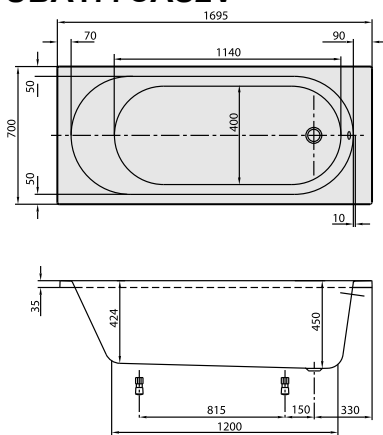

BATH O.NOVO

PRODUCT INFORMATION

1 . POSITION

Model	UBA177CAS2V
Collection	O.novo
PROJECTS	 START
Width	700 mm
Depth	450 mm
Length	1700 mm
Weight	22 kg
description	Solo Litres incl. 1 pers: 140 Technical information:: Baths incl. anti slip are not available with whirlpool systems., Baths incl. slip resistance are only available in White alpin (01). Not included in scope of delivery:: Set of bath feet is not supplied as standard., Requires extended waste/overflow combination. Diameter: 52 mm
material	Acrylic
Specification texts	O.novo; Bath; Size: 1700 x 700 mm; Rectangular; Solo; Acrylic; Litres incl. 1 pers: 140; Not included in scope of delivery:: Set of bath feet is not supplied as standard., Requires extended waste/overflow combination.; Diameter: 52 mm; Technical information:: Baths incl. anti slip are not available with whirlpool systems., Baths incl. slip resistance are only available in White alpin (01).

COLOURS

white (alpin)	UBA177CAS2V-01	4047289359142
Star White	UBA177CAS2V-96	4047289832980

Villeroy & Boch
1748

PROJECTS

TECHNICAL DRAWINGS

UBA177CAS2V

Villeroy & Boch
1748

PROJECTS

TECHNICAL DRAWINGS

UBA177CAS2V