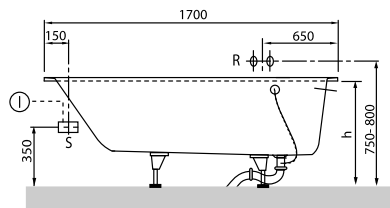

Villeroy & Boch
1748

PROJECTS

TECHNICAL DRAWINGS

UBQ1770BE2V