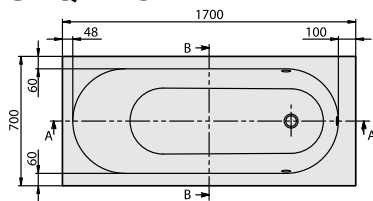

BATH OBERON

PRODUCT INFORMATION

1 . POSITION

Model	UBQ177OBE2V
Collection	Oberon
PROJECTS	DESIGN
Width	700 mm
Depth	450 mm
Length	1700 mm
Weight	39,8 kg
description	<p>Solo Litres incl. 1 pers: 135 Technical information:: Overflow hole possible in one of 3 different positions. Holesaw (for drilling the overflow hole) included. In combination with a whirlpool, the overflow is mounted on the side where the technical parts are also accessible. Set of bath feet is supplied as standard (self-adhesive), adjustable from 130 à 180 mm. Not included in scope of delivery:: Requires extended waste/overflow combination. Diameter: 52 mm</p>
material	Quaryl®
Specification texts	<p>Oberon; Bath; Size: 1700 x 700 mm; Rectangular; Solo; Quaryl®; Litres incl. 1 pers: 135; Set of bath feet is supplied as standard (self-adhesive), adjustable from 130 à 180 mm.; Not included in scope of delivery:: Requires extended waste/overflow combination.; Diameter: 52 mm; Technical information:: Overflow hole possible in one of 3 different positions. Holesaw (for drilling the overflow hole) included. In combination with a whirlpool, the overflow is mounted on the side where the technical parts are also accessible.</p>

COLOURS

Star White	UBQ177OBE2V-96	8712326116489
white (alpin)	UBQ177OBE2V-01	8712326116427

Villeroy & Boch
1748

PROJECTS

TECHNICAL DRAWINGS

UBQ1770BE2V

Villeroy & Boch
1748

PROJECTS