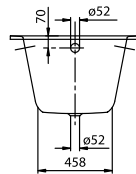

TECHNICAL DRAWINGS

UBQ1770BE2V