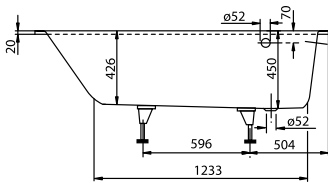

Villeroy & Boch
1748

PROJECTS

TECHNICAL DRAWINGS

UBQ1770BE2V