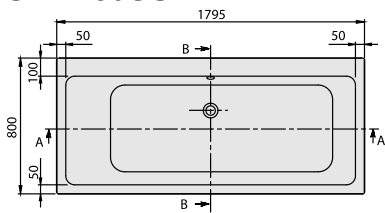

BATH SUBWAY

PRODUCT INFORMATION

1 . POSITION

Model	UBA180SUB2V
Collection	Subway
PROJECTS	DESIGN
Width	800 mm
Depth	480 mm
Length	1800 mm
Weight	24,5 kg
description	Duo Litres incl. 1 pers: 180 Not included in scope of delivery:: Set of bath feet is not supplied as standard., Requires extended waste/overflow combination. Diameter: 52 mm
material	Acrylic
Specification texts	Subway; Bath; Size: 1800 x 800 mm; Rectangular; Duo; Acrylic; Litres incl. 1 pers: 180; Not included in scope of delivery:: Set of bath feet is not supplied as standard., Requires extended waste/overflow combination.; Diameter: 52 mm

COLOURS

white (alpin)	UBA180SUB2V-01	5412326121300
Star White	UBA180SUB2V-96	5412326121362

TECHNICAL DRAWINGS

UBA180SUB2V

TECHNICAL DRAWINGS

UBA180SUB2V