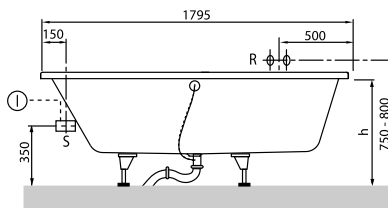

BATH SUBWAY

PRODUCT INFORMATION

1 . POSITION

Model	UBA180SUB2V
Collection	Subway
PROJECTS	DESIGN
Width	800 mm
Depth	480 mm
Length	1800 mm
Weight	24,5 kg
description	Duo Litres incl. 1 pers: 180 Not included in scope of delivery:: Set of bath feet is not supplied as standard., Requires extended waste/overflow combination. Diameter: 52 mm
material	Acrylic
Specification texts	Subway; Bath; Size: 1800 x 800 mm; Rectangular; Duo; Acrylic; Litres incl. 1 pers: 180; Not included in scope of delivery:: Set of bath feet is not supplied as standard., Requires extended waste/overflow combination.; Diameter: 52 mm

COLOURS

white (alpin)	UBA180SUB2V-01	5412326121300
Star White	UBA180SUB2V-96	5412326121362

TECHNICAL DRAWINGS

UBA180SUB2V

TECHNICAL DRAWINGS

UBA180SUB2V