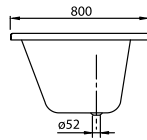

TECHNICAL DRAWINGS

UBA180SUB2V