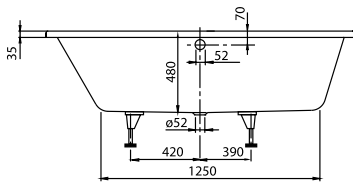

BATH SUBWAY

PRODUCT INFORMATION

1 . POSITION

Model	UBA180SUB2V
Collection	Subway
PROJECTS	DESIGN
Width	800 mm
Depth	480 mm
Length	1800 mm
Weight	24,5 kg
description	Duo Litres incl. 1 pers: 180 Not included in scope of delivery:: Set of bath feet is not supplied as standard., Requires extended waste/overflow combination. Diameter: 52 mm
material	Acrylic
Specification texts	Subway; Bath; Size: 1800 x 800 mm; Rectangular; Duo; Acrylic; Litres incl. 1 pers: 180; Not included in scope of delivery:: Set of bath feet is not supplied as standard., Requires extended waste/overflow combination.; Diameter: 52 mm

COLOURS

white (alpin)	UBA180SUB2V-01	5412326121300
Star White	UBA180SUB2V-96	5412326121362

TECHNICAL DRAWINGS

UBA180SUB2V

TECHNICAL DRAWINGS

UBA180SUB2V