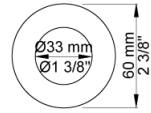

Date:

Client:

Project:

VOLA product: 2171

2171

One-handle build-in mixer with ceramic disc technology. 2171UP = Mixer 2100. 2171AP = Handle NR21, hand shower and hand shower holder with non-return valve 070, hose 1500 mm, 60 mm circular flanges 2001, 001.

Flow

	Bar:	1.0	2.0	3.0	4.0	5.0
2171 ¹⁾	(l/min)	5.2	7.4	9.0	9.0	9.0

¹⁾ USA: Flow restricted to 1.8 gpm (7.0 l/min)

Available in colors

- Color 02, Grey
- Color 04, Light blue
- Color 05, Orange
- Color 06, Light green
- Color 08, Yellow
- Color 09, Dark grey
- Color 12, Mocca
- Color 14, Bright red
- Color 15, Dark blue
- Color 16, Polished chrome
- Color 17, Gloss black
- Color 18, White
- Color 19, Natural brass
- Color 20, Brushed chrome
- Color 21, Carmine red
- Color 25, Pink
- Color 27, Matt black
- Color 40, Brushed stainless steel

Date:

Client:

Project:

001
60 mm circular flange. Hole Ø33 mm.

070
Hand shower, hand shower holder and hose with non-return valve.

2001
60 mm circular flange. Hole Ø39 mm.

Date:

Client:

Project:

2100
One-handle build-in mixer for high flow, with fixed outlet socket. 1/2" connection to copper, steel, iron or pex pipe work.

NR21
Operating handle for 2100, 2200, 2300, 2400 incl. variants. Ø43 mm.