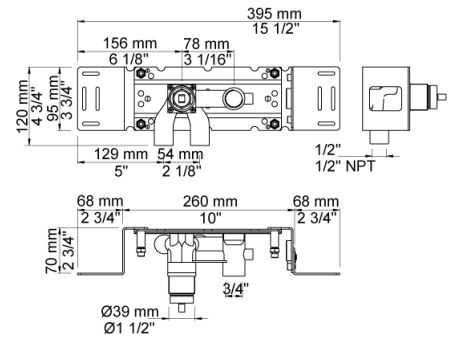

Date:

Client:

Project:

VOLA product: 2171

2171

One-handle build-in mixer with ceramic disc technology. 2171UP = Mixer 2100. 2171AP = Handle NR21, hand shower and hand shower holder with non-return valve 070, hose 1500 mm, 60 mm circular flanges 2001, 001.

Date:

Client:

Project:

001
60 mm circular flange. Hole Ø33 mm.

070
Hand shower, hand shower holder and hose with non-return valve.

2001
60 mm circular flange. Hole Ø39 mm.

Date:

Client:

Project:

2100
One-handle build-in mixer for high flow, with fixed outlet socket. 1/2" connection to copper, steel, iron or pex pipe work.

NR21
Operating handle for 2100, 2200, 2300, 2400 incl. variants. Ø43 mm.