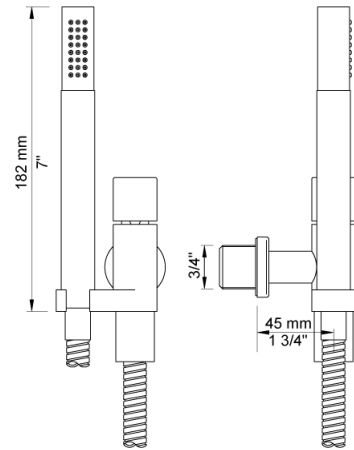

Date:

Client:

Project:

VOLA product: 2171

2171

One-handle build-in mixer with ceramic disc technology. 2171UP = Mixer 2100. 2171AP = Handle NR21, hand shower and hand shower holder with non-return valve 070, hose 1500 mm, 60 mm circular flanges 2001, 001.

Flow

	Bar:	1.0	2.0	3.0	4.0	5.0
2171 ¹⁾	(l/min)	5.2	7.4	9.0	9.0	9.0

¹⁾ USA: Flow restricted to 1.8 gpm (7.0 l/min)

Available in colors

- Color 02, Grey
- Color 04, Light blue
- Color 05, Orange
- Color 06, Light green
- Color 08, Yellow
- Color 09, Dark grey
- Color 12, Mocca
- Color 14, Bright red
- Color 15, Dark blue
- Color 16, Polished chrome
- Color 17, Gloss black
- Color 18, White
- Color 19, Natural brass
- Color 20, Brushed chrome
- Color 21, Carmine red
- Color 25, Pink
- Color 27, Matt black
- Color 40, Brushed stainless steel

Date:

Client:

Project:

001
60 mm circular flange. Hole Ø33 mm.

070
Hand shower, hand shower holder and hose with non-return valve.

2001
60 mm circular flange. Hole Ø39 mm.

Date:

Client:

Project:

2100
One-handle build-in mixer for high flow, with fixed outlet socket. 1/2" connection to copper, steel, iron or pex pipe work.

NR21
Operating handle for 2100, 2200, 2300, 2400 incl. variants. Ø43 mm.