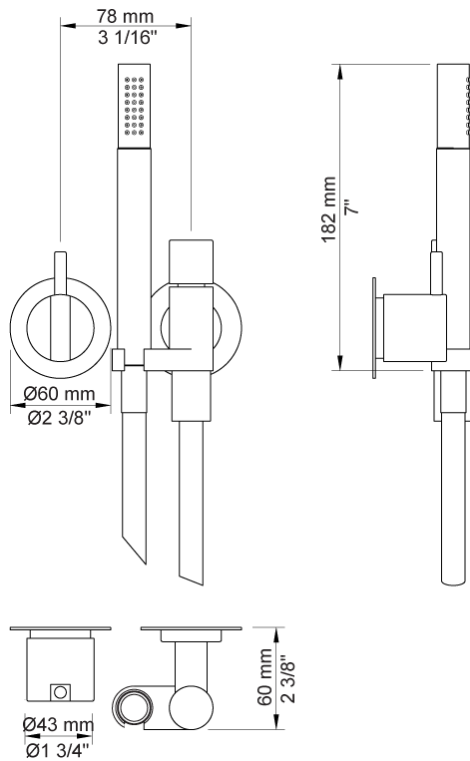

Date:

Client:

Project:

VOLA product: 2171

2171

One-handle build-in mixer with ceramic disc technology. 2171UP = Mixer 2100. 2171AP = Handle NR21, hand shower and hand shower holder with non-return valve 070, hose 1500 mm, 60 mm circular flanges 2001, 001.

Flow

	Bar:	1.0	2.0	3.0	4.0	5.0
2171 ¹⁾	(l/min)	5.2	7.4	9.0	9.0	9.0

¹⁾ USA: Flow restricted to 1.8 gpm (7.0 l/min)

Available in colors

- Color 02, Grey
- Color 04, Light blue
- Color 05, Orange
- Color 06, Light green
- Color 08, Yellow
- Color 09, Dark grey
- Color 12, Mocca
- Color 14, Bright red
- Color 15, Dark blue
- Color 16, Polished chrome
- Color 17, Gloss black
- Color 18, White
- Color 19, Natural brass
- Color 20, Brushed chrome
- Color 21, Carmine red
- Color 25, Pink
- Color 27, Matt black
- Color 40, Brushed stainless steel

Date:

Client:

Project:

001
60 mm circular flange. Hole Ø33 mm.

070
Hand shower, hand shower holder and hose with non-return valve.

2001
60 mm circular flange. Hole Ø39 mm.

Date:

Client:

Project:

2100
One-handle build-in mixer for high flow, with fixed outlet socket. 1/2" connection to copper, steel, iron or pex pipe work.

NR21
Operating handle for 2100, 2200, 2300, 2400 incl. variants. Ø43 mm.