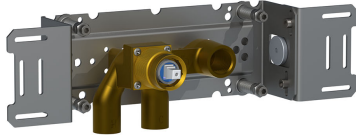

Date:

Client:

Project:

VOLA product: 2171

2171

One-handle build-in mixer with ceramic disc technology. 2171UP = Mixer 2100. 2171AP = Handle NR21, hand shower and hand shower holder with non-return valve 070, hose 1500 mm, 60 mm circular flanges 2001, 001.

Flow

	Bar:	1.0	2.0	3.0	4.0	5.0
2171 ¹⁾	(l/min)	5.2	7.4	9.0	9.0	9.0

¹⁾ USA: Flow restricted to 1.8 gpm (7.0 l/min)

Available in colors

- Color 02, Grey
- Color 04, Light blue
- Color 05, Orange
- Color 06, Light green
- Color 08, Yellow
- Color 09, Dark grey
- Color 12, Mocca
- Color 14, Bright red
- Color 15, Dark blue
- Color 16, Polished chrome
- Color 17, Gloss black
- Color 18, White
- Color 19, Natural brass
- Color 20, Brushed chrome
- Color 21, Carmine red
- Color 25, Pink
- Color 27, Matt black
- Color 40, Brushed stainless steel

Date:

Client:

Project:

001
60 mm circular flange. Hole Ø33 mm.

070
Hand shower, hand shower holder and hose with non-return valve.

2001
60 mm circular flange. Hole Ø39 mm.

Date:

Client:

Project:

2100
One-handle build-in mixer for high flow, with fixed outlet socket. 1/2" connection to copper, steel, iron or pex pipe work.

NR21
Operating handle for 2100, 2200, 2300, 2400 incl. variants. Ø43 mm.