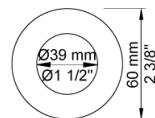

Flow

	Bar:	1.0	2.0	3.0	4.0	5.0
2171 ¹⁾	(l/min)	5.2	7.4	9.0	9.0	9.0

¹⁾ USA: Flow restricted to 1.8 gpm (7.0 l/min)

Available in colors

- Color 02, Grey
- Color 04, Light blue
- Color 05, Orange
- Color 06, Light green
- Color 08, Yellow
- Color 09, Dark grey
- Color 12, Mocca
- Color 14, Bright red
- Color 15, Dark blue
- Color 16, Polished chrome
- Color 17, Gloss black
- Color 18, White
- Color 19, Natural brass
- Color 20, Brushed chrome
- Color 21, Carmine red
- Color 25, Pink
- Color 27, Matt black
- Color 40, Brushed stainless steel

Date:

Client:

Project:

001
60 mm circular flange. Hole Ø33 mm.

070
Hand shower, hand shower holder and hose with non-return valve.

2001
60 mm circular flange. Hole Ø39 mm.

Date:

Client:

Project:

2100
One-handle build-in mixer for high flow, with fixed outlet socket. 1/2" connection to copper, steel, iron or pex pipe work.

NR21
Operating handle for 2100, 2200, 2300, 2400 incl. variants. Ø43 mm.