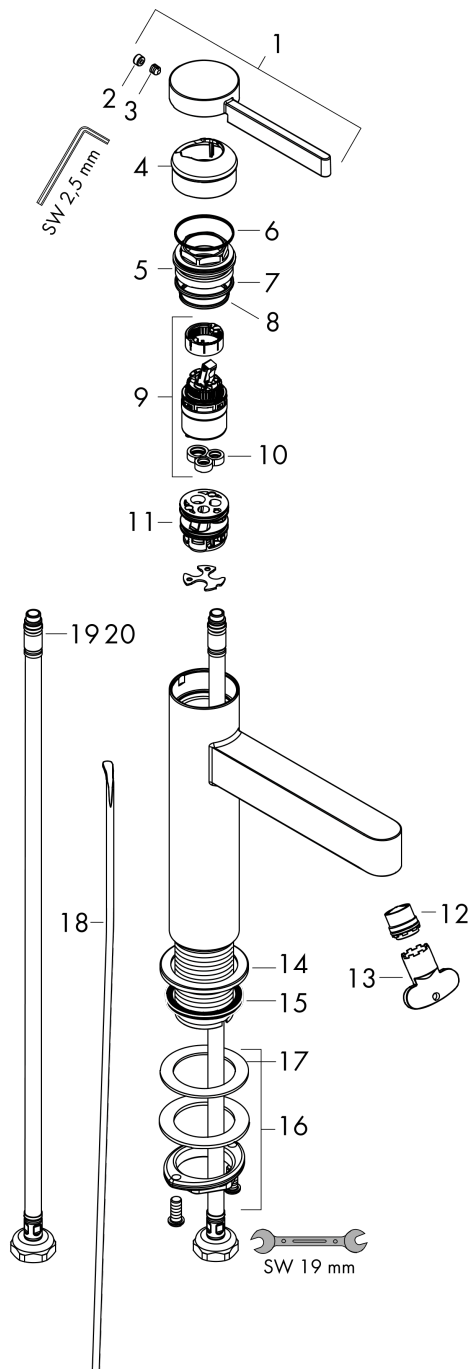

Finoris

Single lever basin mixer 110 with pop-up waste set

Surfaces: **Chrome** Article Number: **76020000**

Description

product features

- consists of: single lever basin mixer, waste set
- ComfortZone 110
- projection 139 mm
- spray type: laminar spray
- maximum flow rate at 3 bar: 5 l/min
- ceramic cartridge
- temperature limitation adjustable
- suitable for continuous flow water heaters
- pop-up waste set G 1¼
- material waste set: metal
- connection type: G ½ connections
- connection dimension: DN15

Technology

Design awards

reddot winner 2021

Product image

Flowchart

Finoris
Single lever basin mixer 110 with pop-up waste set
 Surfaces: **Chrome** Article Number: **76020000**

Exploded Drawing

Year of production: >06/21

Finoris

Single lever basin mixer 110 with pop-up waste set

Surfaces: **Chrome** Article Number: **76020000**

Spare part list

Year of production: >06/21

Pos.	Description	Article Number	Price	PU
1	handle	94266000	-	1
2	screw cover	93735460	-	1
3	hollow set screw M5x5	98446000	-	1
4	flange	93737000	-	1
5	nut	92926000	-	1
6	O-ring 30x1,5	98433000	-	1
7	O-ring 29x2	98391000	-	1
8	O-ring 25x1,5	98146000	-	1
9	cartridge, assy	93760000	-	1
10	seal	93383000	-	1
11	adapter for cartridge	98866000	-	1
12	spray former	93973000	-	1
13	special tool	98987000	-	1
14	escutcheon	94265000	-	1
15	flat seal	98749000	-	1
16	fixing set (Ø 32)	13961000	-	1
17	lever collar	97548000	-	1
18	pull rod	96657000	-	1
19	connection hose 600 mm M8x0,75 G3/8	96556000	-	1
20	O-ring 6,6x1,6	93019000	-	1
a	pop up waste	94139000	-	1
b	fixation extension 35 mm	13898000	-	1