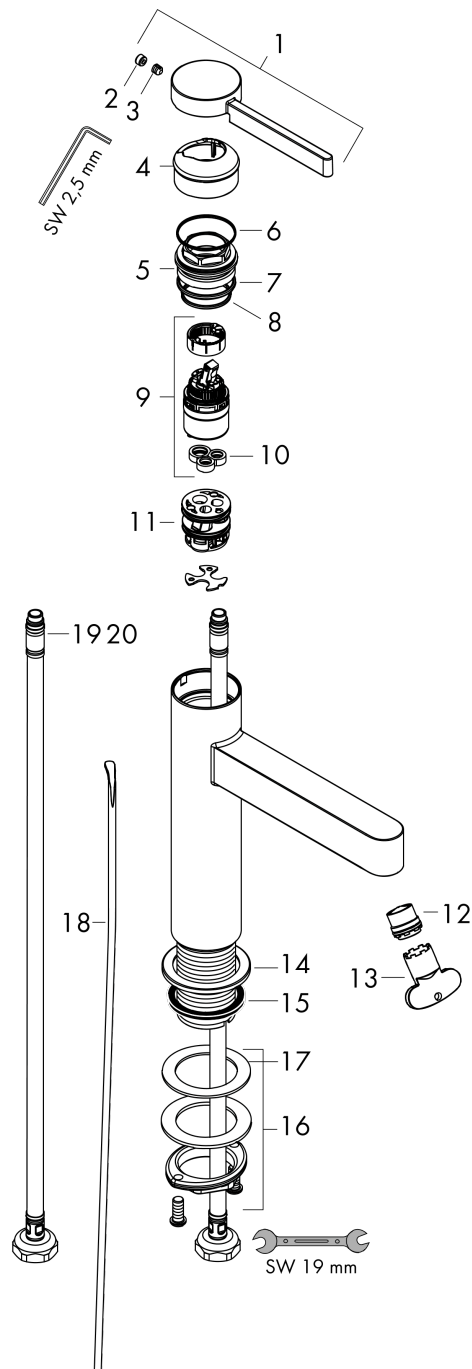

### Single lever basin mixer 110 with pop-up waste set

Surfaces: **Matt Black** Article Number: **76020670**

##### product features

- consists of: single lever basin mixer, waste set
- ComfortZone 110
- projection 139 mm
- spray type: laminar spray
- maximum flow rate at 3 bar: 5 l/min
- ceramic cartridge
- temperature limitation adjustable
- suitable for continuous flow water heaters
- pop-up waste set G 1¼
- material waste set: metal
- connection type: G ½ connections
- connection dimension: DN15

#### Flowchart

**Finoris**  
**Single lever basin mixer 110 with pop-up waste set**  
 Surfaces: **Matt Black** Article Number: **76020670**

**Exploded Drawing**

Year of production: >06/21

**Finoris****Single lever basin mixer 110 with pop-up waste set**Surfaces: **Matt Black** Article Number: **76020670****Spare part list**

Year of production: &gt;06/21

Pos.	Description	Article Number	Price	PU
1	handle	94266670	-	1
2	screw cover	93735460	-	1
3	hollow set screw M5x5	98446000	-	1
4	flange	93737670	-	1
5	nut	92926000	-	1
6	O-ring 30x1,5	98433000	-	1
7	O-ring 29x2	98391000	-	1
8	O-ring 25x1,5	98146000	-	1
9	cartridge, assy	93760000	-	1
10	seal	93383000	-	1
11	adapter for cartridge	98866000	-	1
12	spray former	93973000	-	1
13	special tool	98987000	-	1
14	escutcheon	94265670	-	1
15	flat seal	98749000	-	1
16	fixing set (Ø 32)	13961000	-	1
17	lever collar	97548000	-	1
18	pull rod	96657670	-	1
19	connection hose 600 mm M8x0,75 G3/8	96556000	-	1
20	O-ring 6,6x1,6	93019000	-	1
a	pop up waste	94139670	-	1
b	fixation extension 35 mm	13898000	-	1