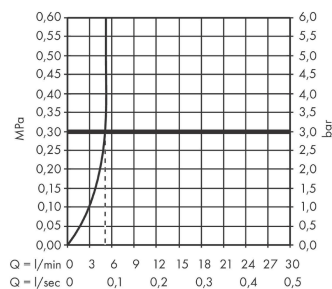

Finoris

Single lever basin mixer 110 with pop-up waste set

Surfaces: **Matt Black** Article Number: **76020670**

Description

product features

- consists of: single lever basin mixer, waste set
- ComfortZone 110
- projection 139 mm
- spray type: laminar spray
- maximum flow rate at 3 bar: 5 l/min
- ceramic cartridge
- temperature limitation adjustable
- suitable for continuous flow water heaters
- pop-up waste set G 1¼
- material waste set: metal
- connection type: G ½ connections
- connection dimension: DN15

Technology

Design awards

reddot winner 2021

Product image

Flowchart