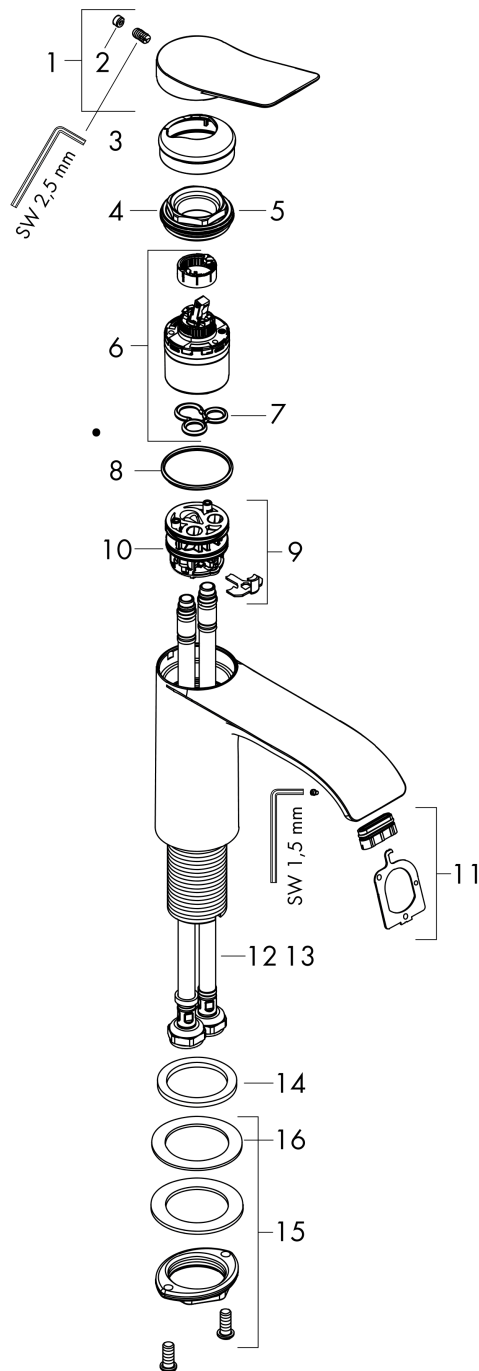

### Single lever basin mixer 110 without waste set

Surfaces: **Matt Black** Article Number: **75022670**

#### Scale drawing

#### Flowchart

**Vivenis**

**Single lever basin mixer 110 without waste set**

Surfaces: **Matt Black** Article Number: **75022670**

**Exploded Drawing**

Year of production: >06/21

**Vivenis****Single lever basin mixer 110 without waste set**Surfaces: **Matt Black** Article Number: **75022670****Spare part list**

Year of production: &gt;06/21

Pos.	Description	Article Number	Price	PU
1	handle	94277670	-	1
2	screw cover	93735610	-	1
3	escutcheon	94027670	-	1
4	nut	93995000	-	1
5	O-ring 35x1,5	92114000	-	1
6	cartridge, assy	93897000	-	1
7	seal	95008000	-	1
8	O-ring 35x2	92604000	-	1
9	adapter for cartridge	98750000	-	1
10	O-Ring 30x2	98186000	-	1
11	spray former	94275000	-	1
12	connection hose 450 mm M8x0,75 G3/8	97206000	-	1
13	O-ring 6,6x1,6	93019000	-	1
14	flat seal	98749000	-	1
15	fixing set (Ø 32)	13961000	-	1
16	lever collar	97548000	-	1
a	fixation extension 35 mm	13898000	-	1