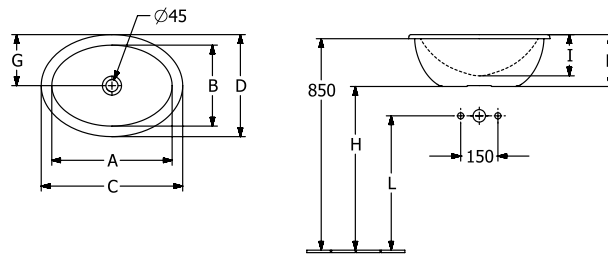

WASHBASINS LOOP & FRIENDS

PRODUCT INFORMATION

1 . POSITION

Article number	4A620001
Article title	Villeroy & Boch Loop & Friends Built-in washbasin, 570 x 410 x 215 mm, White Alpin, with overflow, unpolished
Product designation	Built-in washbasin
Collection	Loop & Friends
PROJECTS	DESIGN
Assembly / Assembly type	Installation
Scope of delivery	1 x built-in washbasin , 1 x extended ball rod to operate pop-up outlet valve 1 x cut-out template
Length in mm	410
Width in mm	570
Height in mm	215
Interior depth	160
Weight in kg	11,80
express delivery	No
Material	TitanCeram
Surface	glossy
With overflow	Yes
EAN number	4062373895894

COLOUR

COLOUR DESIGNATION

White Alpin

TECHNICAL DRAWINGS

4A620001

	A	B	C	D	G	H	I	K	L
4A6100	430	280	505	365	180	670	140	185	550
4A6101	430	280	505	365	180	670	140	185	550
4A6200	485	325	570	410	205	660	160	205	540
4A6201	485	325	570	410	205	660	160	205	540
4A6300	560	380	660	470	235	640	175	225	520
4A6301	560	380	660	470	235	640	175	225	520