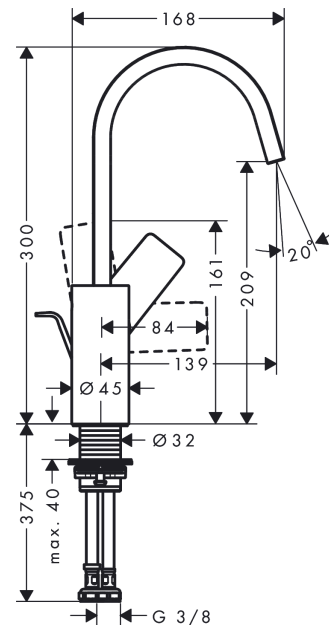

Vivenis

Single lever basin mixer 210 with swivel spout and pop-up waste set

Surfaces: **Chrome** Article Number: **75030000**

Description

product features

- consists of: single lever basin mixer, waste set
- ComfortZone 210
- projection 139 mm
- swivel range 120°
- spray type: WaterfallStream
- maximum flow rate at 3 bar: 5 l/min
- ceramic cartridge
- temperature limitation adjustable
- suitable for continuous flow water heaters
- material waste set: metal
- connection type: G ¾ connections
- connection dimension: DN15
- pop-up waste set G 1¼

Technology

Design awards

reddot winner 2021

Product image

Scale drawing

Vivenis

Single lever basin mixer 210 with swivel spout and pop-up waste set

Surfaces: **Chrome** Article Number: **75030000**

Flowchart

Vivenis

Single lever basin mixer 210 with swivel spout and pop-up waste set

Surfaces: **Chrome** Article Number: **75030000**

Exploded Drawing

Year of production: >06/21

Vivenis

Single lever basin mixer 210 with swivel spout and pop-up waste set

Surfaces: **Chrome** Article Number: **75030000**

Spare part list

Year of production: >06/21

Pos.	Description	Article Number	Price	PU
1	spout cpl.	94304000	-	1
2	spray former	94275000	-	1
3	O-ring 30x1,5	98433000	-	1
4	O-ring 8x2	98112000	-	1
5	plug	93087000	-	1
6	screw	93088000	-	1
7	handle	94305000	-	1
8	screw cover	93735460	-	1
9	flange	93737000	-	1
10	nut	92926000	-	1
11	O-ring 29x2	98391000	-	1
12	O-ring 25x1,5	98146000	-	1
13	cartridge, assy	93760000	-	1
14	seal	93383000	-	1
15	flat seal	98749000	-	1
16	O-ring 24x2	98388000	-	1
17	O-ring 26x1,5	98390000	-	1
18	fixing set (Ø 32)	13961000	-	1
19	lever collar	97548000	-	1
20	connection hose 450 mm M8x0,75 G3/8	97206000	-	1
21	O-ring 6,6x1,6	93019000	-	1
22	pull rod	96657000	-	1
a	pop up waste	94139000	-	1
b	fixation extension 35 mm	13898000	-	1