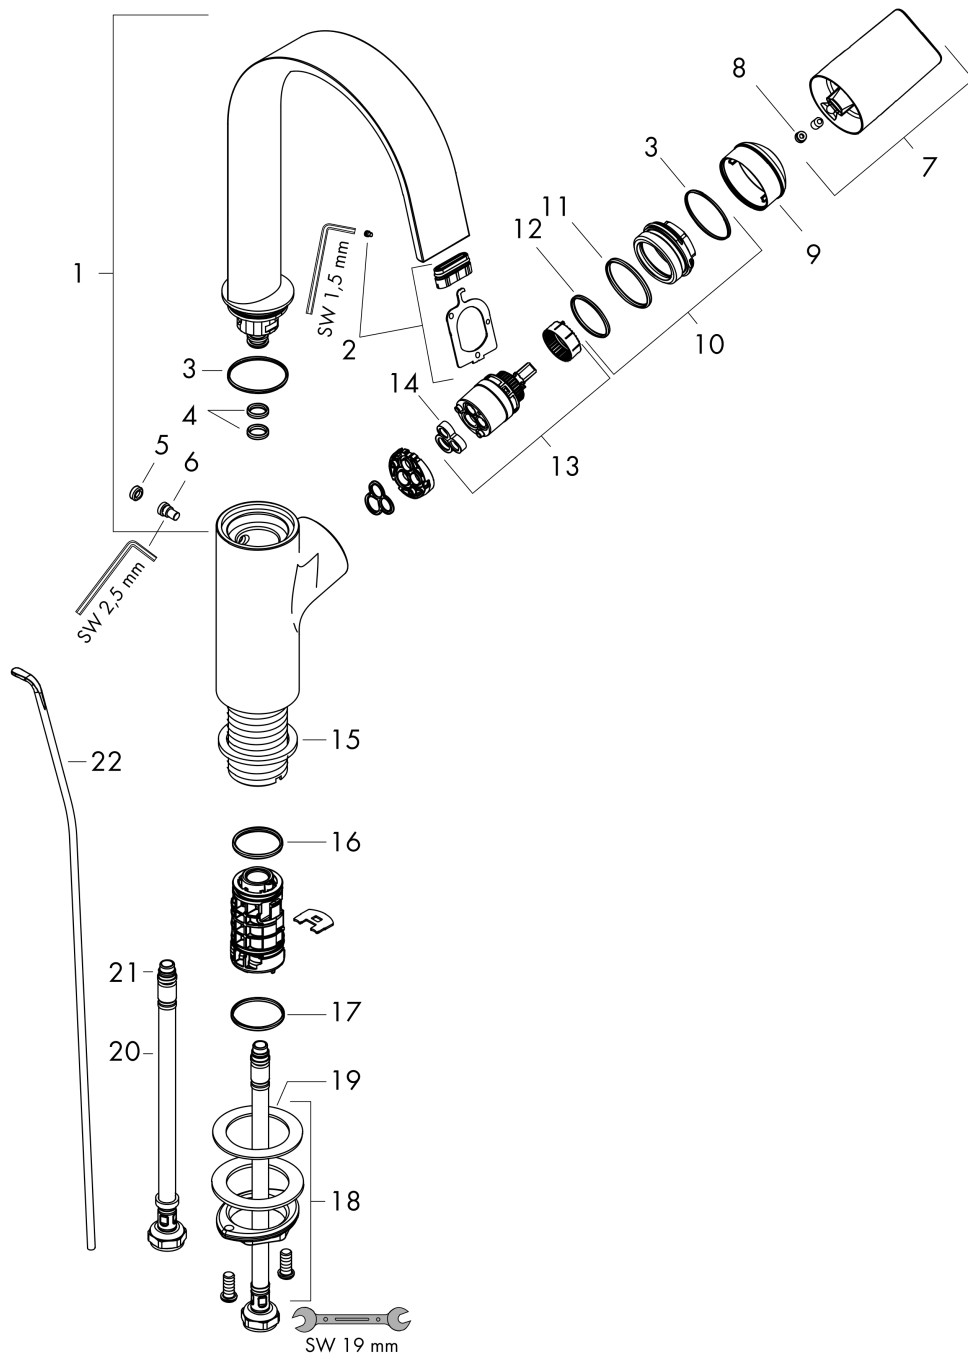

Vivenis

Single lever basin mixer 210 with swivel spout and pop-up waste set

Surfaces: **Chrome** Article Number: **75030000**

Description

product features

- consists of: single lever basin mixer, waste set
- ComfortZone 210
- projection 139 mm
- swivel range 120°
- spray type: WaterfallStream
- maximum flow rate at 3 bar: 5 l/min
- ceramic cartridge
- temperature limitation adjustable
- suitable for continuous flow water heaters
- material waste set: metal
- connection type: G ¾ connections
- connection dimension: DN15
- pop-up waste set G 1¼

Technology

Design awards

reddot winner 2021

Product image

Scale drawing

Vivenis

Single lever basin mixer 210 with swivel spout and pop-up waste set

Surfaces: **Chrome** Article Number: **75030000**

Flowchart

Vivenis

Single lever basin mixer 210 with swivel spout and pop-up waste set

Surfaces: **Chrome** Article Number: **75030000**

Exploded Drawing

Year of production: >06/21

Vivenis

Single lever basin mixer 210 with swivel spout and pop-up waste set

Surfaces: **Chrome** Article Number: **75030000**

Spare part list

Year of production: >06/21

Pos.	Description	Article Number	Price	PU
1	spout cpl.	94304000	-	1
2	spray former	94275000	-	1
3	O-ring 30x1,5	98433000	-	1
4	O-ring 8x2	98112000	-	1
5	plug	93087000	-	1
6	screw	93088000	-	1
7	handle	94305000	-	1
8	screw cover	93735460	-	1
9	flange	93737000	-	1
10	nut	92926000	-	1
11	O-ring 29x2	98391000	-	1
12	O-ring 25x1,5	98146000	-	1
13	cartridge, assy	93760000	-	1
14	seal	93383000	-	1
15	flat seal	98749000	-	1
16	O-ring 24x2	98388000	-	1
17	O-ring 26x1,5	98390000	-	1
18	fixing set (Ø 32)	13961000	-	1
19	lever collar	97548000	-	1
20	connection hose 450 mm M8x0,75 G3/8	97206000	-	1
21	O-ring 6,6x1,6	93019000	-	1
22	pull rod	96657000	-	1
a	pop up waste	94139000	-	1
b	fixation extension 35 mm	13898000	-	1