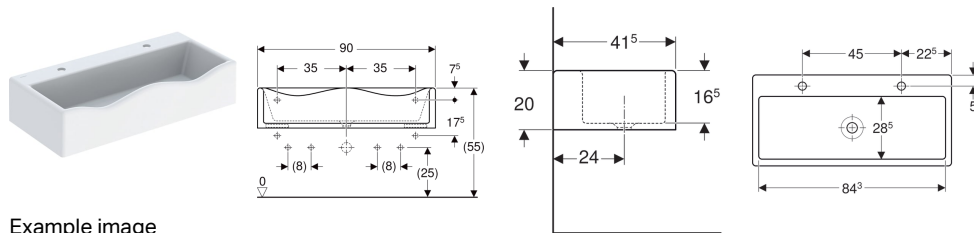

Geberit Bambini play and washspace, for two washbasin taps

Example image

Application purposes

- For mounting on mounting brackets
- For children
- For schools, childcare facilities and other educational facilities

Characteristics

- 2 washbasin areas
- Small projection
- Wavy rim for easy tap access

- Rounded edges for avoiding injuries
- Antibacterial
- Shockproof
- Scratchproof
- Easy cleaning
- Seamless surface repair

Technical data

Product material

Varicor®

To order additionally

- Geberit Bambini decorative cover, front, for play and washspace, for two washbasin taps
- Geberit Bambini decorative cover, side, for play and washspace, lower basin
- Geberit set of mounting brackets for play and washspace, for two washbasin taps

Art. no.	Colour / surface	Tap hole	Overflow	B	H	T
430200016	white alpine	left and right	without	90 cm	20 cm	41.5 cm

Accessories

- Geberit waste outlet with free outlet and valve cover
- Geberit P-trap for washbasin, with sleeve, horizontal outlet