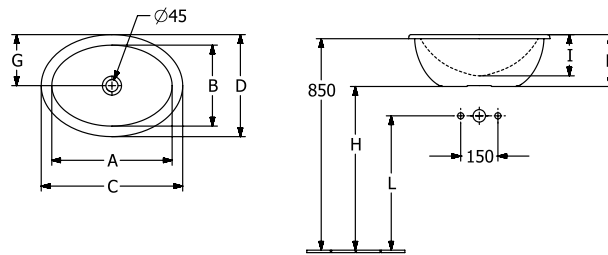

WASHBASINS LOOP & FRIENDS

PRODUCT INFORMATION

1 . POSITION

Article number	4A630101
Article title	Villeroy & Boch Loop & Friends Built-in washbasin, 660 x 470 x 220 mm, White Alpin, without overflow, unpolished
Product designation	Built-in washbasin
Collection	Loop & Friends
PROJECTS	DESIGN
Assembly / Assembly type	Installation
Scope of delivery	1 x built-in washbasin , 1 x cut-out template
Length in mm	470
Width in mm	660
Height in mm	220
Interior depth	175
Weight in kg	16,40
express delivery	No
Material	TitanCeram
Surface	glossy
With overflow	No
EAN number	4062373896051

COLOUR

COLOUR DESIGNATION

White Alpin

TECHNICAL DRAWINGS

4A630101

	A	B	C	D	G	H	I	K	L
4A6100	430	280	505	365	180	670	140	185	550
4A6101	430	280	505	365	180	670	140	185	550
4A6200	485	325	570	410	205	660	160	205	540
4A6201	485	325	570	410	205	660	160	205	540
4A6300	560	380	660	470	235	640	175	225	520
4A6301	560	380	660	470	235	640	175	225	520