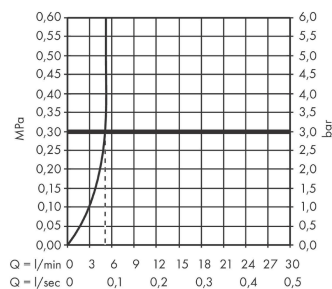

Vivenis

Single lever basin mixer 250 for washbowls with pop-up waste set

Surfaces: **Matt White** Article Number: **75040700**

Description

product features

- consists of: single lever basin mixer, waste set
- ComfortZone 250
- projection 191 mm
- spray type: WaterfallStream
- maximum flow rate at 3 bar: 5 l/min
- ceramic cartridge
- temperature limitation adjustable
- suitable for continuous flow water heaters
- pop-up waste set G 1¼
- material waste set: metal
- connection type: G ¾ connections
- connection dimension: DN15

Technology

Design awards

reddot winner 2021

Product image

Scale drawing

Flowchart

Vivenis

Single lever basin mixer 250 for washbowls with pop-up waste set