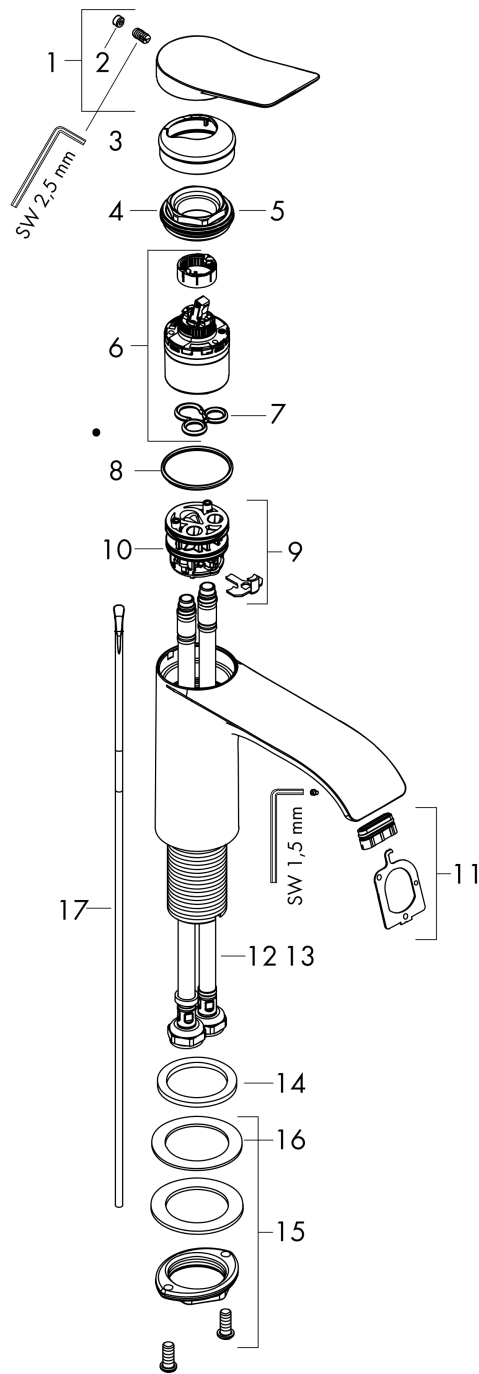

Vivenis

Single lever basin mixer 250 for washbowls with pop-up waste set

Surfaces: **Matt White** Article Number: **75040700**

Description

product features

- consists of: single lever basin mixer, waste set
- ComfortZone 250
- projection 191 mm
- spray type: WaterfallStream
- maximum flow rate at 3 bar: 5 l/min
- ceramic cartridge
- temperature limitation adjustable
- suitable for continuous flow water heaters
- pop-up waste set G 1¼
- material waste set: metal
- connection type: G ¾ connections
- connection dimension: DN15

Technology

Design awards

reddot winner 2021

Product image

Scale drawing

Flowchart

Vivenis

Single lever basin mixer 250 for washbowls with pop-up waste set

Surfaces: **Matt White** Article Number: **75040700**

Exploded Drawing

Year of production: >06/21

Vivenis

Single lever basin mixer 250 for washbowls with pop-up waste set

Surfaces: **Matt White** Article Number: **75040700**

Spare part list

Year of production: >06/21

Pos.	Description	Article Number	Price	PU
1	handle	94277700	-	1
2	screw cover	93735700	-	1
3	escutcheon	94027700	-	1
4	nut	93995000	-	1
5	O-ring 35x1,5	92114000	-	1
6	cartridge, assy	93897000	-	1
7	seal	95008000	-	1
8	O-ring 35x2	92604000	-	1
9	adapter for cartridge	98750000	-	1
10	O-Ring 30x2	98186000	-	1
11	spray former	94275000	-	1
12	connection hose 600 mm M8x0,75 G3/8	96556000	-	1
13	O-ring 6,6x1,6	93019000	-	1
14	flat seal	98749000	-	1
15	fixing set (Ø 32)	13961000	-	1
16	lever collar	97548000	-	1
17	pull rod	96657000	-	1
a	pop up waste	94139700	-	1
b	fixation extension 35 mm	13898000	-	1