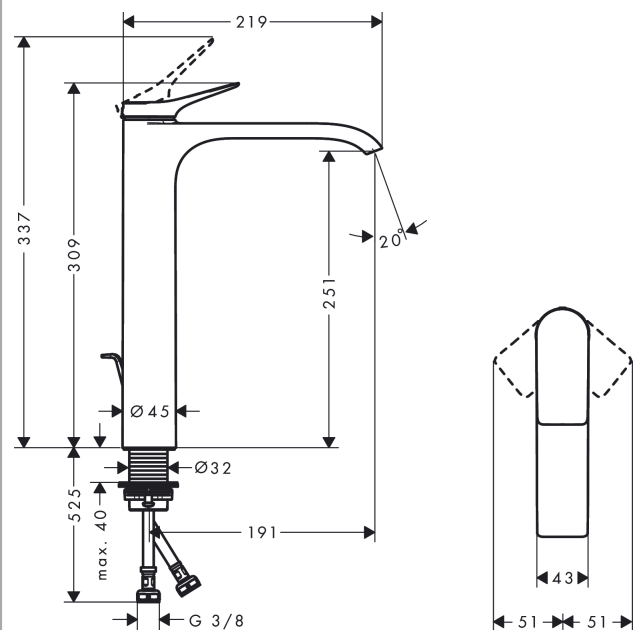

Vivenis

Single lever basin mixer 250 for washbowls with pop-up waste set

Surfaces: **Matt White** Article Number: **75040700**

Description

product features

- consists of: single lever basin mixer, waste set
- ComfortZone 250
- projection 191 mm
- spray type: WaterfallStream
- maximum flow rate at 3 bar: 5 l/min
- ceramic cartridge
- temperature limitation adjustable
- suitable for continuous flow water heaters
- pop-up waste set G 1¼
- material waste set: metal
- connection type: G ¾ connections
- connection dimension: DN15

Technology

Design awards

reddot winner 2021

Product image

Scale drawing

Flowchart

Vivenis

Single lever basin mixer 250 for washbowls with pop-up waste set

Surfaces: **Matt White** Article Number: **75040700**

Exploded Drawing

Year of production: >06/21

Vivenis

Single lever basin mixer 250 for washbowls with pop-up waste set

Surfaces: **Matt White** Article Number: **75040700**

Spare part list

Year of production: >06/21

Pos.	Description	Article Number	Price	PU
1	handle	94277700	-	1
2	screw cover	93735700	-	1
3	escutcheon	94027700	-	1
4	nut	93995000	-	1
5	O-ring 35x1,5	92114000	-	1
6	cartridge, assy	93897000	-	1
7	seal	95008000	-	1
8	O-ring 35x2	92604000	-	1
9	adapter for cartridge	98750000	-	1
10	O-Ring 30x2	98186000	-	1
11	spray former	94275000	-	1
12	connection hose 600 mm M8x0,75 G3/8	96556000	-	1
13	O-ring 6,6x1,6	93019000	-	1
14	flat seal	98749000	-	1
15	fixing set (Ø 32)	13961000	-	1
16	lever collar	97548000	-	1
17	pull rod	96657000	-	1
a	pop up waste	94139700	-	1
b	fixation extension 35 mm	13898000	-	1