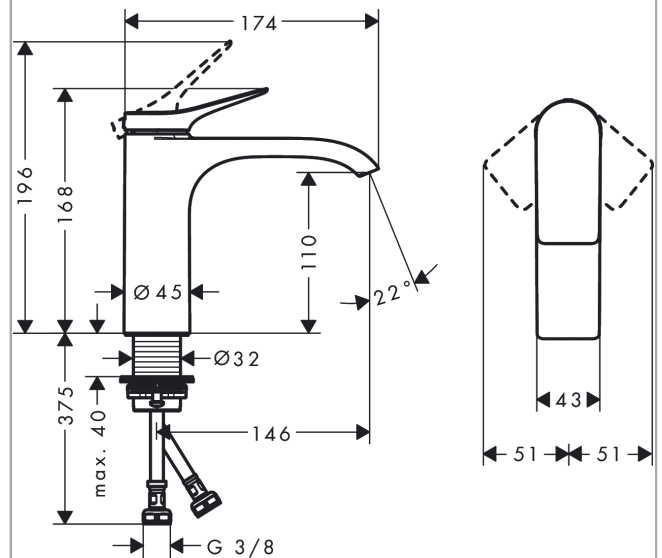

#### Product image

#### Scale drawing

Surfaces: **Matt Black** Article Number: **75022670**

**Spare part list**

Year of production: >06/21

Pos.	Description	Article Number	Price	PU
1	handle	94277670	-	1
2	screw cover	93735610	-	1
3	escutcheon	94027670	-	1
4	nut	93995000	-	1
5	O-ring 35x1,5	92114000	-	1
6	cartridge, assy	93897000	-	1
7	seal	95008000	-	1
8	O-ring 35x2	92604000	-	1
9	adapter for cartridge	98750000	-	1
10	O-Ring 30x2	98186000	-	1
11	spray former	94275000	-	1
12	connection hose 450 mm M8x0,75 G3/8	97206000	-	1
13	O-ring 6,6x1,6	93019000	-	1
14	flat seal	98749000	-	1
15	fixing set (Ø 32)	13961000	-	1
16	lever collar	97548000	-	1
a	fixation extension 35 mm	13898000	-	1