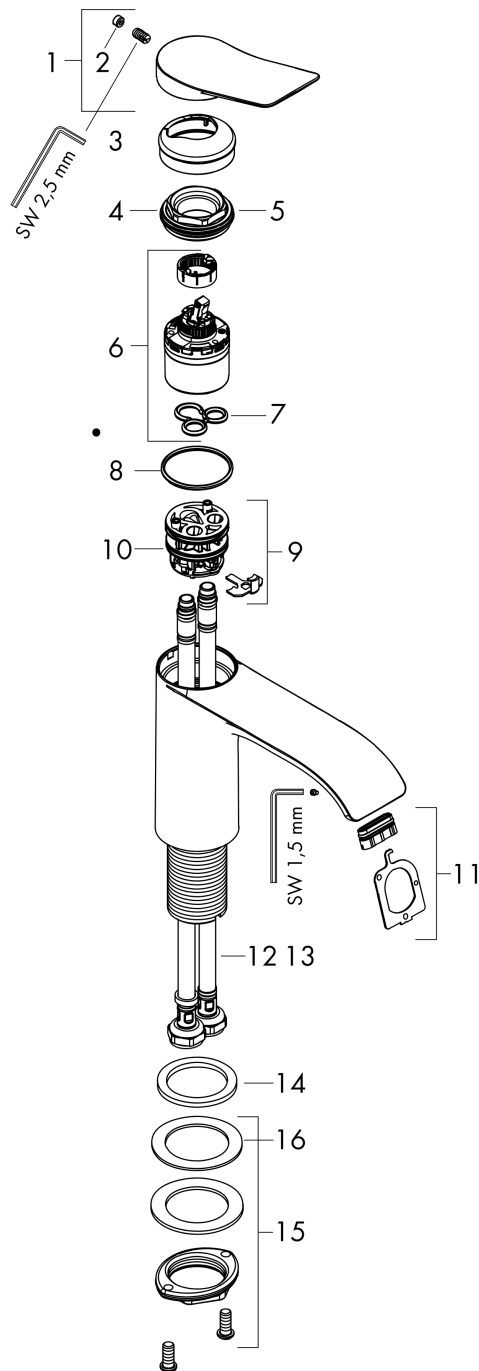

### Single lever basin mixer 110 without waste set

Surfaces: **Matt Black** Article Number: **75022670**

#### Scale drawing

#### Flowchart

**Vivenis**

**Single lever basin mixer 110 without waste set**

Surfaces: **Matt Black** Article Number: **75022670**

**Exploded Drawing**

Year of production: >06/21

**Vivenis**

**Single lever basin mixer 110 without waste set**

Surfaces: **Matt Black** Article Number: **75022670**

**Spare part list**

Year of production: >06/21

Pos.	Description	Article Number	Price	PU
1	handle	94277670	-	1
2	screw cover	93735610	-	1
3	escutcheon	94027670	-	1
4	nut	93995000	-	1
5	O-ring 35x1,5	92114000	-	1
6	cartridge, assy	93897000	-	1
7	seal	95008000	-	1
8	O-ring 35x2	92604000	-	1
9	adapter for cartridge	98750000	-	1
10	O-Ring 30x2	98186000	-	1
11	spray former	94275000	-	1
12	connection hose 450 mm M8x0,75 G3/8	97206000	-	1
13	O-ring 6,6x1,6	93019000	-	1
14	flat seal	98749000	-	1
15	fixing set (Ø 32)	13961000	-	1
16	lever collar	97548000	-	1
a	fixation extension 35 mm	13898000	-	1