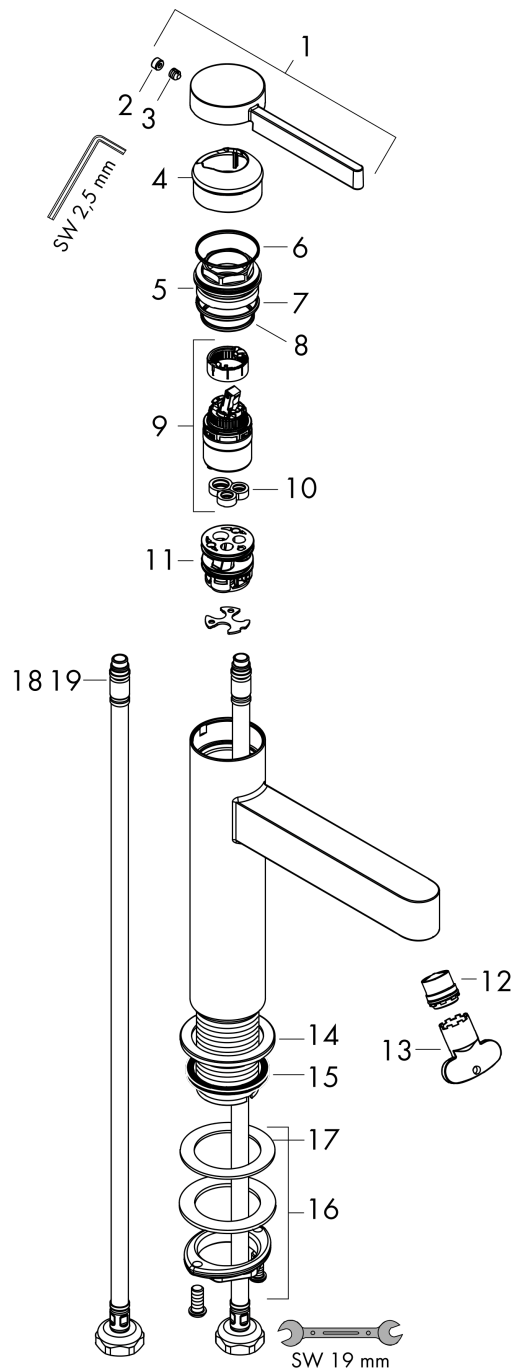

Finoris

Single lever basin mixer 260 for washbowls with push-open waste set

Surfaces: **Matt White** Article Number: **76070700**

Description

product features

- consists of: single lever basin mixer, waste set
- ComfortZone 260
- projection 208 mm
- spray type: laminar spray
- maximum flow rate at 3 bar: 5 l/min
- ceramic cartridge
- temperature limitation adjustable
- suitable for continuous flow water heaters
- push-open waste set G 1¼
- material waste set: metal
- connection type: G ¾ connections
- connection dimension: DN15

Technology

Design awards

reddot winner 2021

Product image

Scale drawing

Flowchart

Finoris

Single lever basin mixer 260 for washbowls with push-open waste set

Surfaces: **Matt White** Article Number: **76070700**

Exploded Drawing

Year of production: >06/21

Finoris**Single lever basin mixer 260 for washbowls with push-open waste set**Surfaces: **Matt White** Article Number: **76070700****Spare part list**

Year of production: >06/21

Pos.	Description	Article Number	Price	PU
1	handle	94266700	-	1
2	screw cover	93735460	-	1
3	hollow set screw M5x5	98446000	-	1
4	flange	93737700	-	1
5	nut	92926000	-	1
6	O-ring 30x1,5	98433000	-	1
7	O-ring 29x2	98391000	-	1
8	O-ring 25x1,5	98146000	-	1
9	cartridge, assy	93760000	-	1
10	seal	93383000	-	1
11	adapter for cartridge	98866000	-	1
12	spray former	93973000	-	1
13	special tool	98987000	-	1
14	escutcheon	94265700	-	1
15	flat seal	98749000	-	1
16	fixing set (Ø 32)	13961000	-	1
17	lever collar	97548000	-	1
18	connection hose	94267000	-	1
19	O-ring 6,6x1,6	93019000	-	1
a	push-open waste set	50100700	-	1
b	fixation extension 35 mm	13898000	-	1