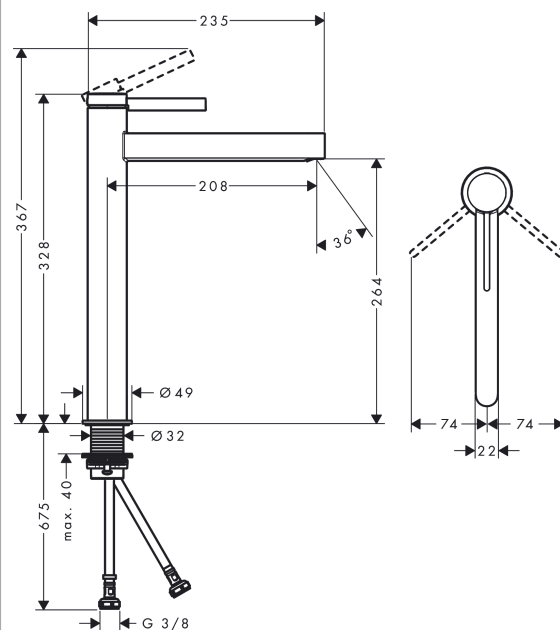

Finoris

Single lever basin mixer 260 for washbowls with push-open waste set

Surfaces: **Matt White** Article Number: **76070700**

Description

product features

- consists of: single lever basin mixer, waste set
- ComfortZone 260
- projection 208 mm
- spray type: laminar spray
- maximum flow rate at 3 bar: 5 l/min
- ceramic cartridge
- temperature limitation adjustable
- suitable for continuous flow water heaters
- push-open waste set G 1¼
- material waste set: metal
- connection type: G ¾ connections
- connection dimension: DN15

Technology

Design awards

reddot winner 2021

Product image

Scale drawing

Flowchart

Finoris

Single lever basin mixer 260 for washbowls with push-open waste set

Surfaces: **Matt White** Article Number: **76070700**

Exploded Drawing

Year of production: >06/21

Finoris**Single lever basin mixer 260 for washbowls with push-open waste set**Surfaces: **Matt White** Article Number: **76070700****Spare part list**

Year of production: >06/21

Pos.	Description	Article Number	Price	PU
1	handle	94266700	-	1
2	screw cover	93735460	-	1
3	hollow set screw M5x5	98446000	-	1
4	flange	93737700	-	1
5	nut	92926000	-	1
6	O-ring 30x1,5	98433000	-	1
7	O-ring 29x2	98391000	-	1
8	O-ring 25x1,5	98146000	-	1
9	cartridge, assy	93760000	-	1
10	seal	93383000	-	1
11	adapter for cartridge	98866000	-	1
12	spray former	93973000	-	1
13	special tool	98987000	-	1
14	escutcheon	94265700	-	1
15	flat seal	98749000	-	1
16	fixing set (Ø 32)	13961000	-	1
17	lever collar	97548000	-	1
18	connection hose	94267000	-	1
19	O-ring 6,6x1,6	93019000	-	1
a	push-open waste set	50100700	-	1
b	fixation extension 35 mm	13898000	-	1