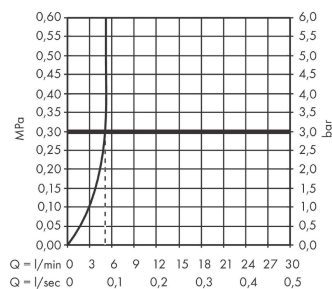

Finoris

Single lever basin mixer 260 for washbowls with push-open waste set

Surfaces: **Matt White** Article Number: **76070700**

Description

product features

- consists of: single lever basin mixer, waste set
- ComfortZone 260
- projection 208 mm
- spray type: laminar spray
- maximum flow rate at 3 bar: 5 l/min
- ceramic cartridge
- temperature limitation adjustable
- suitable for continuous flow water heaters
- push-open waste set G 1¼
- material waste set: metal
- connection type: G ¾ connections
- connection dimension: DN15

Technology

Design awards

reddot winner 2021

Product image

Scale drawing

Flowchart

Finoris

Single lever basin mixer 260 for washbowls with push-open waste set

Surfaces: **Matt White** Article Number: **76070700**

Exploded Drawing

Year of production: >06/21

Finoris**Single lever basin mixer 260 for washbowls with push-open waste set**Surfaces: **Matt White** Article Number: **76070700****Spare part list**