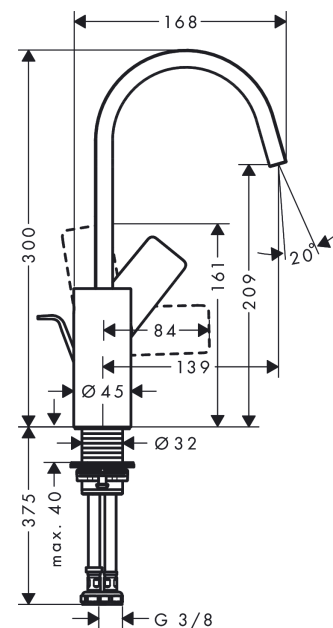

Vivenis

Single lever basin mixer 210 with swivel spout and pop-up waste set

Surfaces: **Matt White** Article Number: **75030700**

Description

product features

- consists of: single lever basin mixer, waste set
- ComfortZone 210
- projection 139 mm
- swivel range 120°
- spray type: WaterfallStream
- maximum flow rate at 3 bar: 5 l/min
- ceramic cartridge
- temperature limitation adjustable
- suitable for continuous flow water heaters
- pop-up waste set G 1¼
- material waste set: metal
- connection type: G ¾ connections
- connection dimension: DN15

Technology

Design awards

reddot winner 2021

Product image

Scale drawing

Vivenis

Single lever basin mixer 210 with swivel spout and pop-up waste set

Surfaces: **Matt White** Article Number: **75030700**