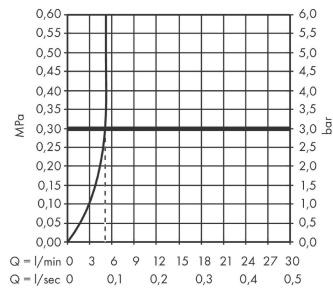

Vivenis

Single lever basin mixer 210 with swivel spout and pop-up waste set

Surfaces: **Matt Black** Article Number: **75030670**

Flowchart