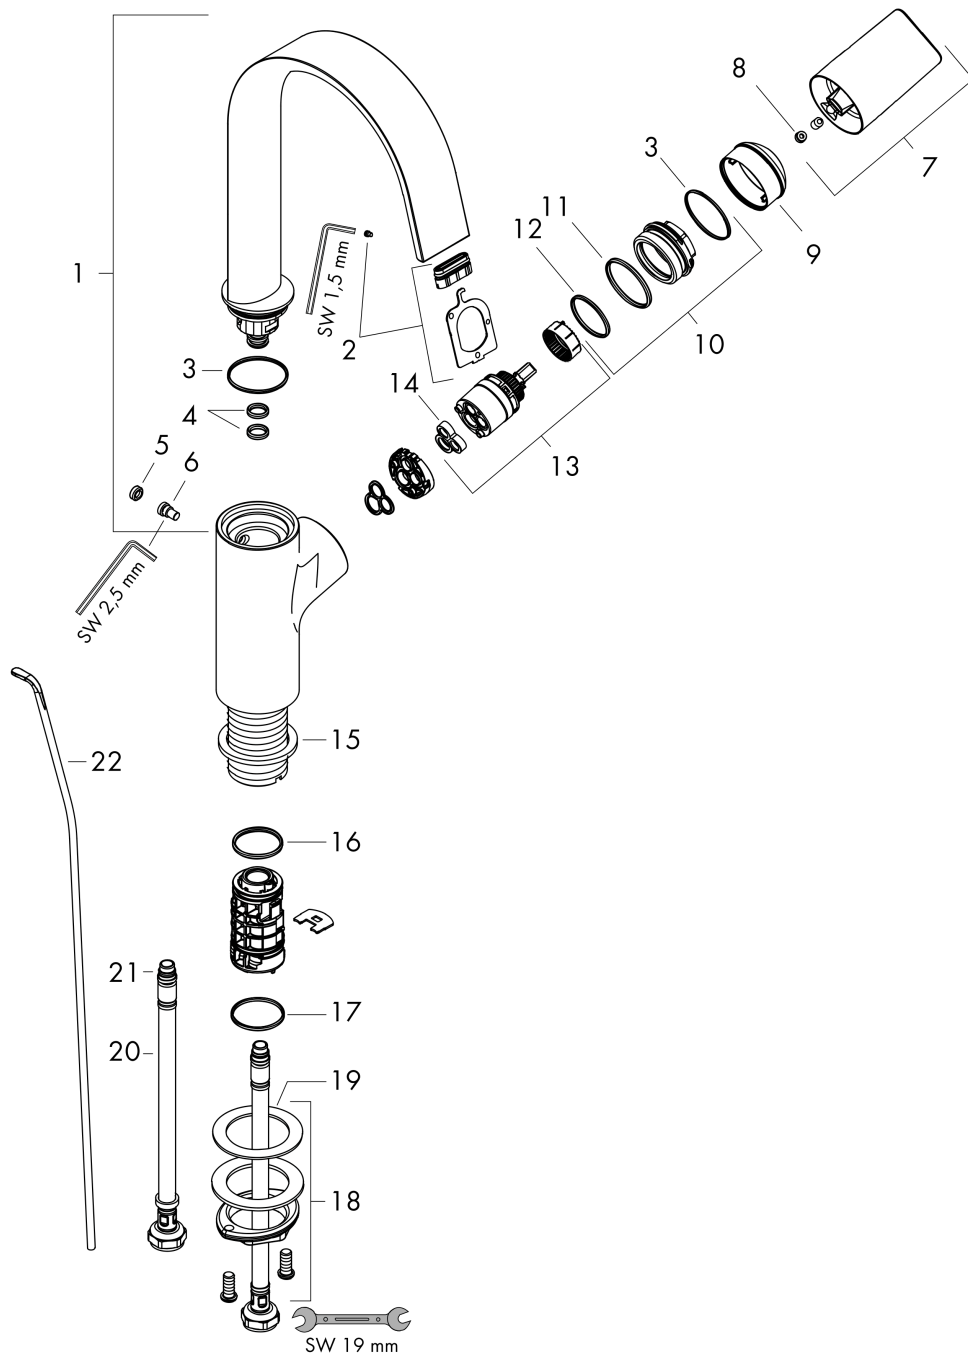

Vivenis

Single lever basin mixer 210 with swivel spout and pop-up waste set

Surfaces: **Matt Black** Article Number: **75030670**

Description

product features

- consists of: single lever basin mixer, waste set
- ComfortZone 210
- projection 139 mm
- swivel range 120°
- spray type: WaterfallStream
- maximum flow rate at 3 bar: 5 l/min
- ceramic cartridge
- temperature limitation adjustable
- suitable for continuous flow water heaters
- pop-up waste set G 1¼
- material waste set: metal
- connection type: G ¾ connections
- connection dimension: DN15

Technology

Design awards

reddot winner 2021

Product image

Scale drawing

Vivenis

Single lever basin mixer 210 with swivel spout and pop-up waste set

Surfaces: **Matt Black** Article Number: **75030670**

Flowchart

Vivenis

Single lever basin mixer 210 with swivel spout and pop-up waste set

Surfaces: **Matt Black** Article Number: **75030670**

Exploded Drawing

Year of production: >06/21

Vivenis

Single lever basin mixer 210 with swivel spout and pop-up waste set

Surfaces: **Matt Black** Article Number: **75030670**

Spare part list

Year of production: >06/21

Pos.	Description	Article Number	Price	PU
1	spout cpl.	94304670	-	1
2	spray former	94275000	-	1
3	O-ring 30x1,5	98433000	-	1
4	O-ring 8x2	98112000	-	1
5	plug	93087000	-	1
6	screw	93088000	-	1
7	handle	94305670	-	1
8	screw cover	93735610	-	1
9	flange	93737670	-	1
10	nut	92926000	-	1
11	O-ring 29x2	98391000	-	1
12	O-ring 25x1,5	98146000	-	1
13	cartridge, assy	93760000	-	1
14	seal	93383000	-	1
15	flat seal	98749000	-	1
16	O-ring 24x2	98388000	-	1
17	O-ring 26x1,5	98390000	-	1
18	fixing set (Ø 32)	13961000	-	1
19	lever collar	97548000	-	1
20	connection hose 450 mm M8x0,75 G3/8	97206000	-	1
21	O-ring 6,6x1,6	93019000	-	1
22	pull rod	96657670	-	1
a	pop up waste	94139670	-	1
b	fixation extension 35 mm	13898000	-	1