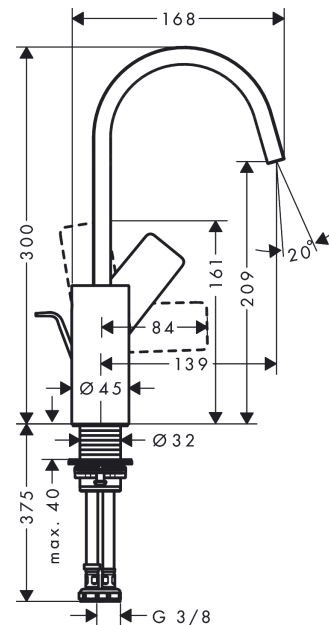

Vivenis

Single lever basin mixer 210 with swivel spout and pop-up waste set

Surfaces: **Matt Black** Article Number: **75030670**

Description

product features

- consists of: single lever basin mixer, waste set
- ComfortZone 210
- projection 139 mm
- swivel range 120°
- spray type: WaterfallStream
- maximum flow rate at 3 bar: 5 l/min
- ceramic cartridge
- temperature limitation adjustable
- suitable for continuous flow water heaters
- pop-up waste set G 1¼
- material waste set: metal
- connection type: G ¾ connections
- connection dimension: DN15

Technology

Design awards

reddot winner 2021

Product image

Scale drawing

Vivenis

Single lever basin mixer 210 with swivel spout and pop-up waste set

Surfaces: **Matt Black** Article Number: **75030670**

Flowchart

Vivenis

Single lever basin mixer 210 with swivel spout and pop-up waste set

Surfaces: **Matt Black** Article Number: **75030670**

Exploded Drawing

Year of production: >06/21

Vivenis

Single lever basin mixer 210 with swivel spout and pop-up waste set

Surfaces: **Matt Black** Article Number: **75030670**

Spare part list

Year of production: >06/21

Pos.	Description	Article Number	Price	PU
1	spout cpl.	94304670	-	1
2	spray former	94275000	-	1
3	O-ring 30x1,5	98433000	-	1
4	O-ring 8x2	98112000	-	1
5	plug	93087000	-	1
6	screw	93088000	-	1
7	handle	94305670	-	1
8	screw cover	93735610	-	1
9	flange	93737670	-	1
10	nut	92926000	-	1
11	O-ring 29x2	98391000	-	1
12	O-ring 25x1,5	98146000	-	1
13	cartridge, assy	93760000	-	1
14	seal	93383000	-	1
15	flat seal	98749000	-	1
16	O-ring 24x2	98388000	-	1
17	O-ring 26x1,5	98390000	-	1
18	fixing set (Ø 32)	13961000	-	1
19	lever collar	97548000	-	1
20	connection hose 450 mm M8x0,75 G3/8	97206000	-	1
21	O-ring 6,6x1,6	93019000	-	1
22	pull rod	96657670	-	1
a	pop up waste	94139670	-	1
b	fixation extension 35 mm	13898000	-	1