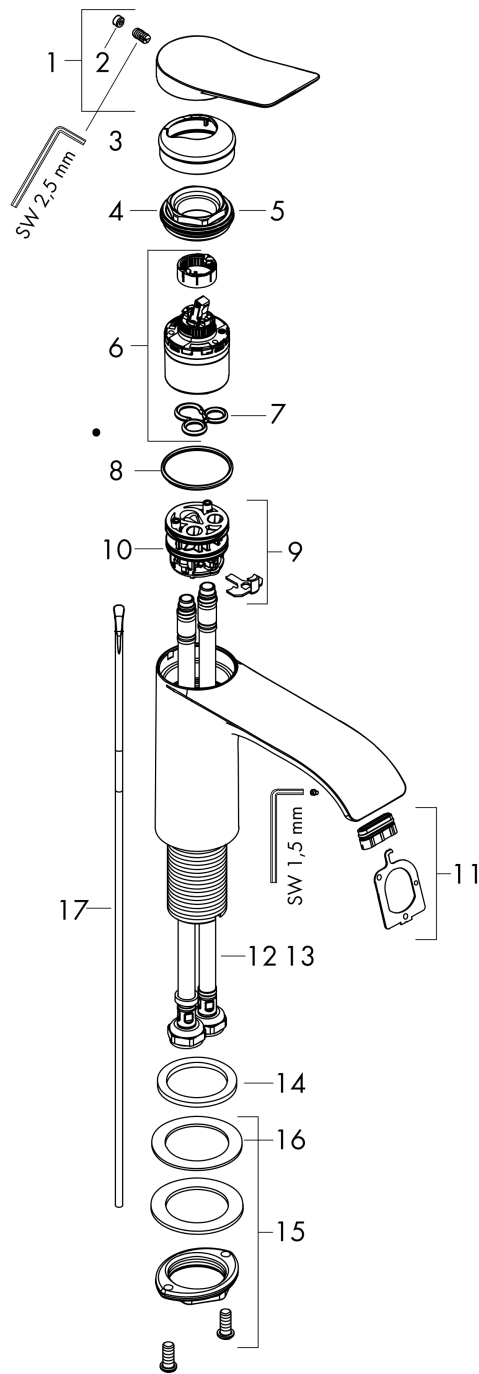

##### product features

- consists of: single lever basin mixer, waste set
- ComfortZone 250
- projection 191 mm
- spray type: WaterfallStream
- maximum flow rate at 3 bar: 5 l/min
- ceramic cartridge
- temperature limitation adjustable
- suitable for continuous flow water heaters
- pop-up waste set G 1¼
- material waste set: metal
- connection type: G ¾ connections
- connection dimension: DN15

#### Scale drawing

#### Flowchart

**Vivenis**

**Single lever basin mixer 250 for washbowls with pop-up waste set**

Surfaces: **Matt Black** Article Number: **75040670**

**Exploded Drawing**

Year of production: >06/21

**Vivenis**

**Single lever basin mixer 250 for washbowls with pop-up waste set**

Surfaces: **Matt Black** Article Number: **75040670**

**Spare part list**

Year of production: >06/21

Pos.	Description	Article Number	Price	PU
1	handle	94277670	-	1
2	screw cover	93735610	-	1
3	escutcheon	94027670	-	1
4	nut	93995000	-	1
5	O-ring 35x1,5	92114000	-	1
6	cartridge, assy	93897000	-	1
7	seal	95008000	-	1
8	O-ring 35x2	92604000	-	1
9	adapter for cartridge	98750000	-	1
10	O-Ring 30x2	98186000	-	1
11	spray former	94275000	-	1
12	connection hose 600 mm M8x0,75 G3/8	96556000	-	1
13	O-ring 6,6x1,6	93019000	-	1
14	flat seal	98749000	-	1
15	fixing set (Ø 32)	13961000	-	1
16	lever collar	97548000	-	1
17	pull rod	96657000	-	1
a	pop up waste	94139670	-	1
b	fixation extension 35 mm	13898000	-	1