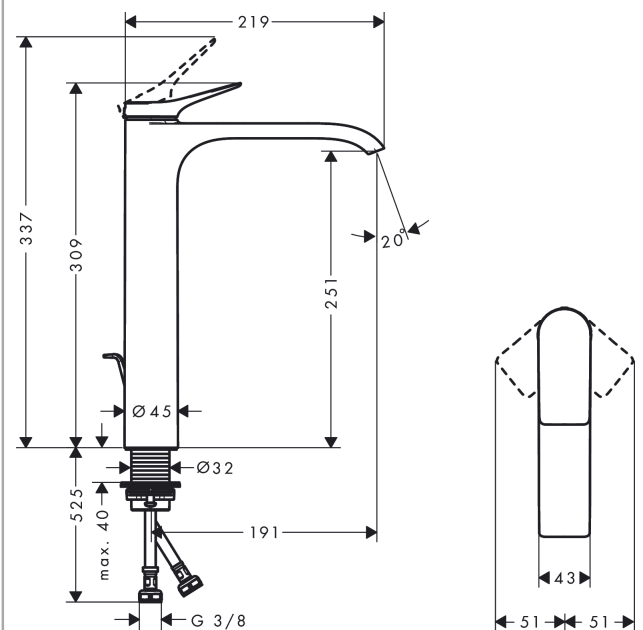

##### product features

- consists of: single lever basin mixer, waste set
- ComfortZone 250
- projection 191 mm
- spray type: WaterfallStream
- maximum flow rate at 3 bar: 5 l/min
- ceramic cartridge
- temperature limitation adjustable
- suitable for continuous flow water heaters
- pop-up waste set G 1¼
- material waste set: metal
- connection type: G ¾ connections
- connection dimension: DN15

#### Product image

#### Scale drawing

**Single lever basin mixer 250 for washbowls with pop-up waste set**

Surfaces: **Matt Black** Article Number: **75040670**

**Spare part list**

Year of production: >06/21

Pos.	Description	Article Number	Price	PU
1	handle	94277670	-	1
2	screw cover	93735610	-	1
3	escutcheon	94027670	-	1
4	nut	93995000	-	1
5	O-ring 35x1,5	92114000	-	1
6	cartridge, assy	93897000	-	1
7	seal	95008000	-	1
8	O-ring 35x2	92604000	-	1
9	adapter for cartridge	98750000	-	1
10	O-Ring 30x2	98186000	-	1
11	spray former	94275000	-	1
12	connection hose 600 mm M8x0,75 G3/8	96556000	-	1
13	O-ring 6,6x1,6	93019000	-	1
14	flat seal	98749000	-	1
15	fixing set (Ø 32)	13961000	-	1
16	lever collar	97548000	-	1
17	pull rod	96657000	-	1
a	pop up waste	94139670	-	1
b	fixation extension 35 mm	13898000	-	1