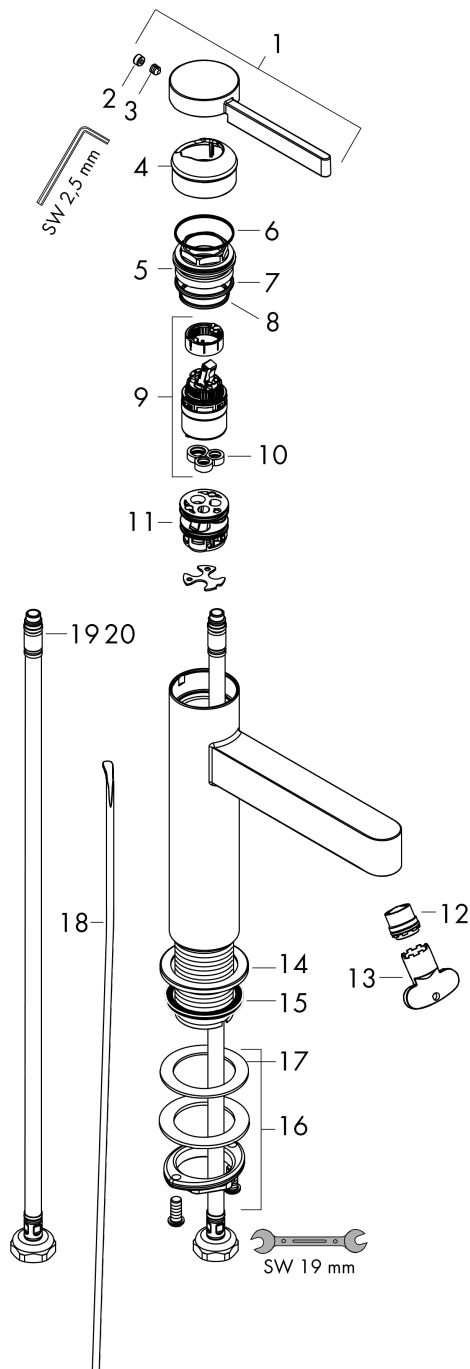

Finoris

Single lever basin mixer 110 with pop-up waste set

Surfaces: **Matt White** Article Number: **76020700**

Description

product features

- consists of: single lever basin mixer, waste set
- ComfortZone 110
- projection 139 mm
- spray type: laminar spray
- maximum flow rate at 3 bar: 5 l/min
- ceramic cartridge
- temperature limitation adjustable
- suitable for continuous flow water heaters
- pop-up waste set G 1¼
- material waste set: metal
- connection type: G ¾ connections
- connection dimension: DN15

Technology

Design awards

reddot winner 2021

Product image

Flowchart

Finoris
Single lever basin mixer 110 with pop-up waste set
 Surfaces: **Matt White** Article Number: **76020700**

Exploded Drawing

Year of production: >06/21

Finoris

Single lever basin mixer 110 with pop-up waste set

Surfaces: **Matt White** Article Number: **76020700**

Spare part list

Year of production: >06/21

Pos.	Description	Article Number	Price	PU
1	handle	94266700	-	1
2	screw cover	93735460	-	1
3	hollow set screw M5x5	98446000	-	1
4	flange	93737700	-	1
5	nut	92926000	-	1
6	O-ring 30x1,5	98433000	-	1
7	O-ring 29x2	98391000	-	1
8	O-ring 25x1,5	98146000	-	1
9	cartridge, assy	93760000	-	1
10	seal	93383000	-	1
11	adapter for cartridge	98866000	-	1
12	spray former	93973000	-	1
13	special tool	98987000	-	1
14	escutcheon	94265700	-	1
15	flat seal	98749000	-	1
16	fixing set (Ø 32)	13961000	-	1
17	lever collar	97548000	-	1
18	pull rod	96657700	-	1
19	connection hose 600 mm M8x0,75 G3/8	96556000	-	1
20	O-ring 6,6x1,6	93019000	-	1
a	pop up waste	94139700	-	1
b	fixation extension 35 mm	13898000	-	1