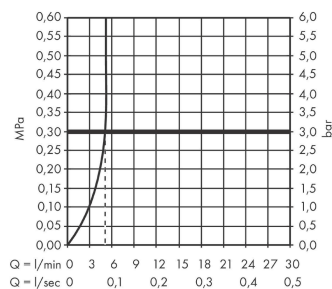

Finoris

Single lever basin mixer 110 with pop-up waste set

Surfaces: **Matt White** Article Number: **76020700**

Description

product features

- consists of: single lever basin mixer, waste set
- ComfortZone 110
- projection 139 mm
- spray type: laminar spray
- maximum flow rate at 3 bar: 5 l/min
- ceramic cartridge
- temperature limitation adjustable
- suitable for continuous flow water heaters
- pop-up waste set G 1¼
- material waste set: metal
- connection type: G ¾ connections
- connection dimension: DN15

Technology

Design awards

reddot winner 2021

Product image

Flowchart

Finoris
Single lever basin mixer 110 with pop-up waste set
 Surfaces: **Matt White** Article Number: **76020700**

Exploded Drawing

Year of production: >06/21