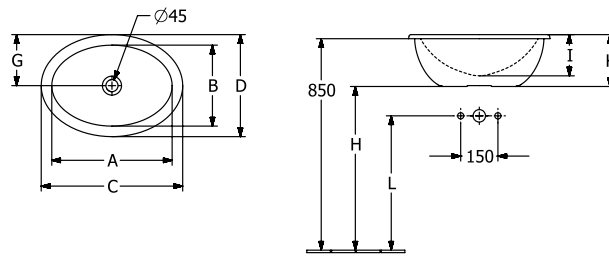

#### 1 . POSITION

<b>Article number</b>	<b>4A620101</b>
Article title	Villeroy & Boch Loop & Friends Built-in washbasin, 570 x 410 x 215 mm, White Alpin, without overflow, unpolished
Product designation	Built-in washbasin
Collection	Loop & Friends
PROJECTS	DESIGN
Assembly / Assembly type	Installation
Scope of delivery	1 x built-in washbasin , 1 x cut-out template
Length in mm	410
Width in mm	570
Height in mm	215
Interior depth	160
Weight in kg	11,80
express delivery	No
Material	TitanCeram
Surface	glossy
With overflow	No
EAN number	4062373896099

#### COLOUR DESIGNATION

White Alpin

TECHNICAL DRAWINGS

4A620101

	A	B	C	D	G	H	I	K	L
4A6100	430	280	505	365	180	670	140	185	550
4A6101	430	280	505	365	180	670	140	185	550
4A6200	485	325	570	410	205	660	160	205	540
4A6201	485	325	570	410	205	660	160	205	540
4A6300	560	380	660	470	235	640	175	225	520
4A6301	560	380	660	470	235	640	175	225	520